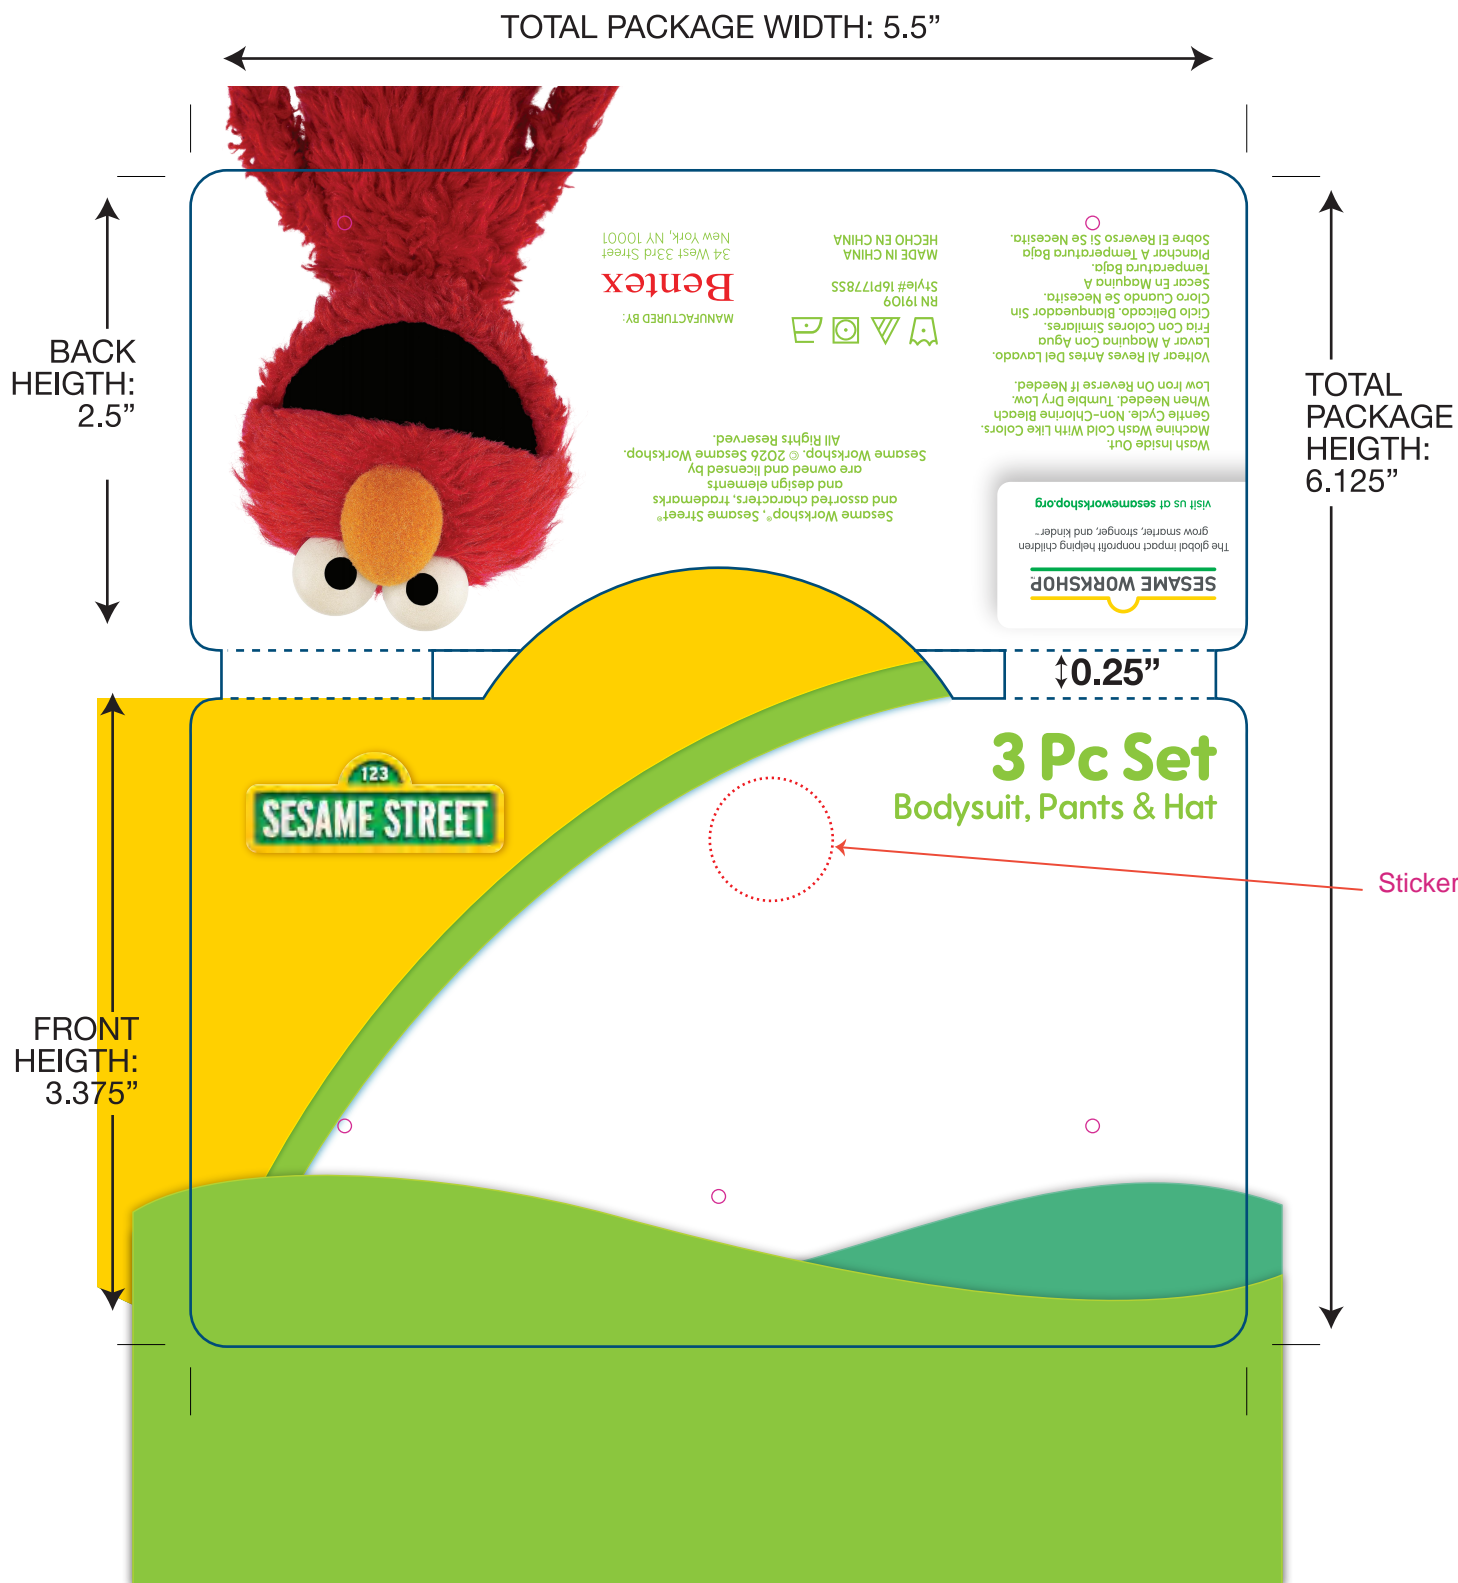

**FALL 2026**  
**BOYS 3 Piece Set**

ACTUAL SIZE SHOWN HERE

**COLOR GUIDE**

Approved w/ Correction: 01/19/26  
- Updated the Sesame Workshop callout.

Catalogue No.	Style No.
Style# 16P1778SS	CAT# F26009

**Artwork**

Artwork by Karen      Product: Disney      Size: 7.125x4.75"      Paper Grammage : 350g

Front Color

Back Color

DIECUT ———      FOLD - - -

**THIS ARTWORK WILL BE GOING TO PRINT!**

PLEASE LOOK IT OVER CAREFULLY & CONTINUE ROUTING TO THE NEXT DEPARTMENT IN A TIMELY MANNER