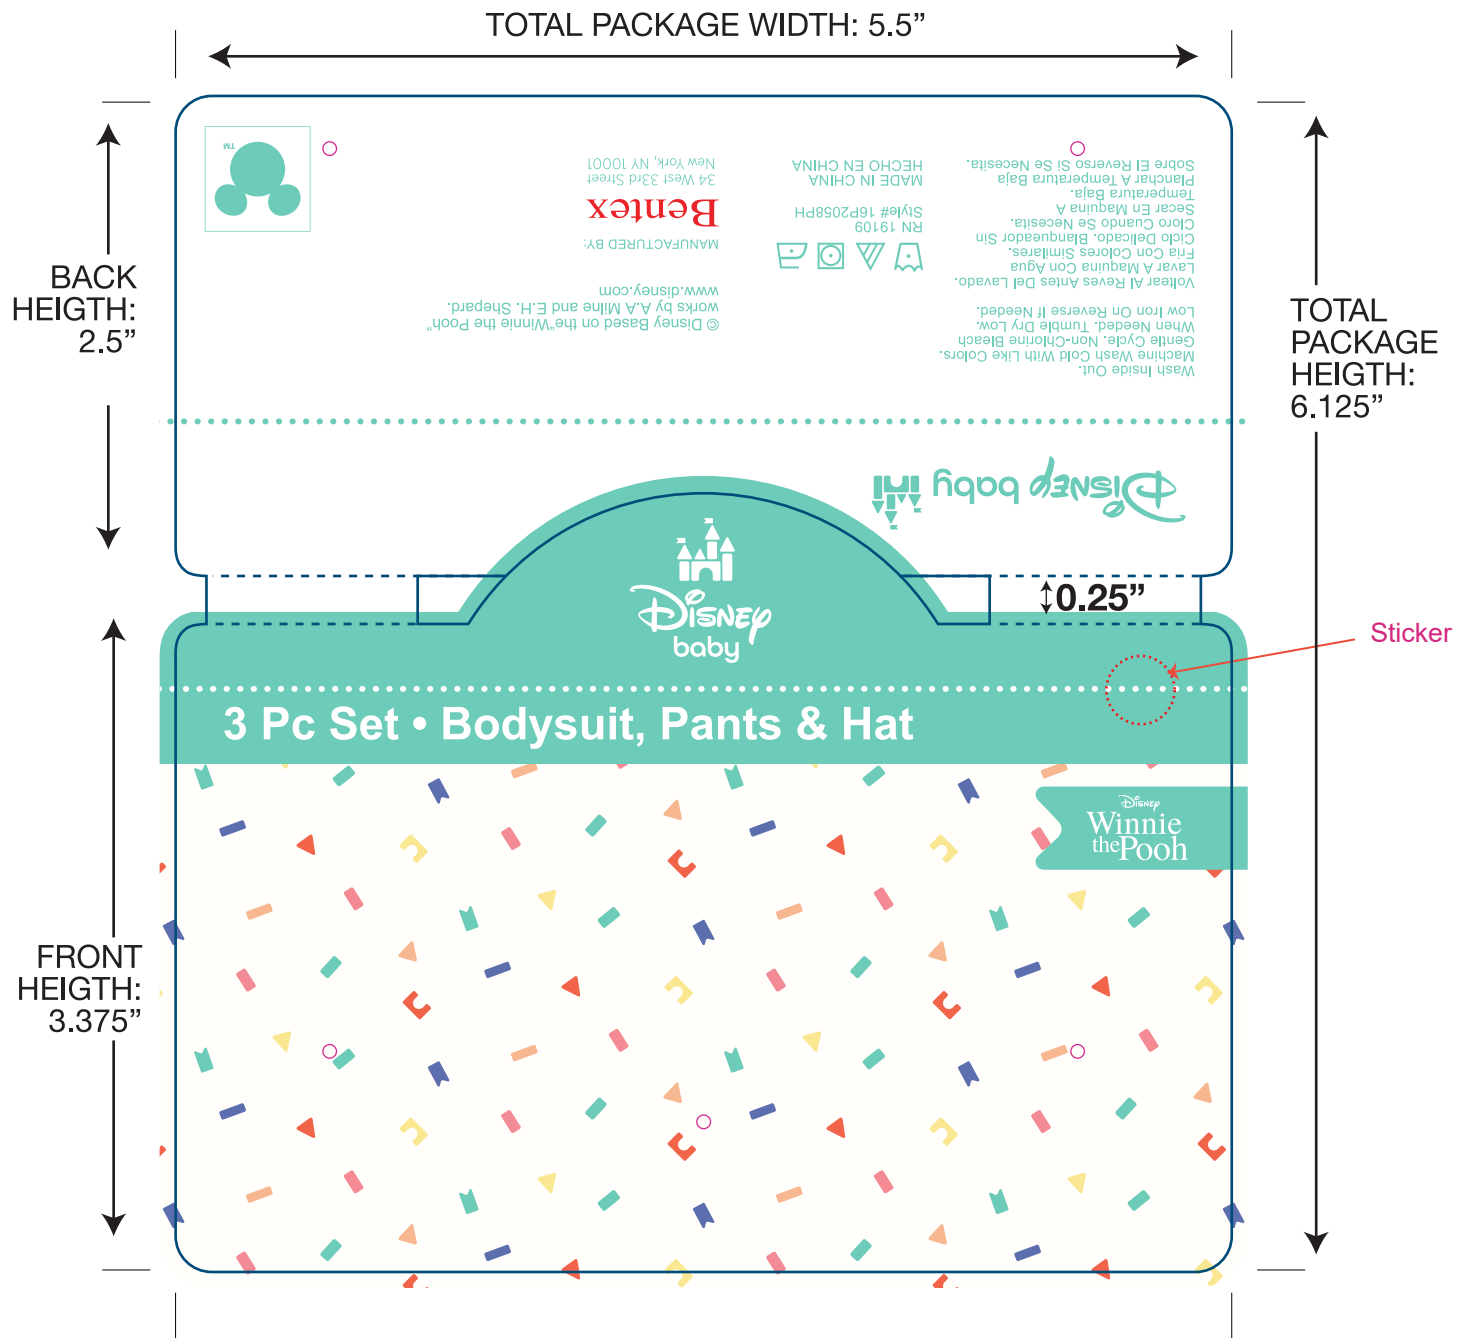

FALL 2026
BOYS 3 Piece Set

ACTUAL SIZE SHOWN HERE

COLOR GUIDE

Primary Colors

P 7456c	P 3248c	P 601c	P 1555c	P 701c	P 7416c
---------	---------	--------	---------	--------	---------

Ground Colors

WHITE	P 3248c
-------	---------

CMYK 4-COLOR PROCESS
** PHOTOREAL IMAGE**

C	M	Y	K
---	---	---	---

Catalogue No.	Style No.
Style# 16P2058PH	CAT# F26009

Artwork

Artwork by : Karen Product:Disney Size:7.125x4.75" Paper Grammage :350g

Front Color :

Back Color : C M Y K 3248c

DIECUT ——— FOLD - - -

THIS ARTWORK WILL BE GOING TO PRINT!

PLEASE LOOK IT OVER CAREFULLY & CONTINUE ROUTING TO THE NEXT DEPARTMENT IN A TIMELY MANNER

By signing off on this artwork you are indicating that you have looked over and approved all artwork for placement, content and dimensions and have shown and received approval from any and all other necessary persons within your department.