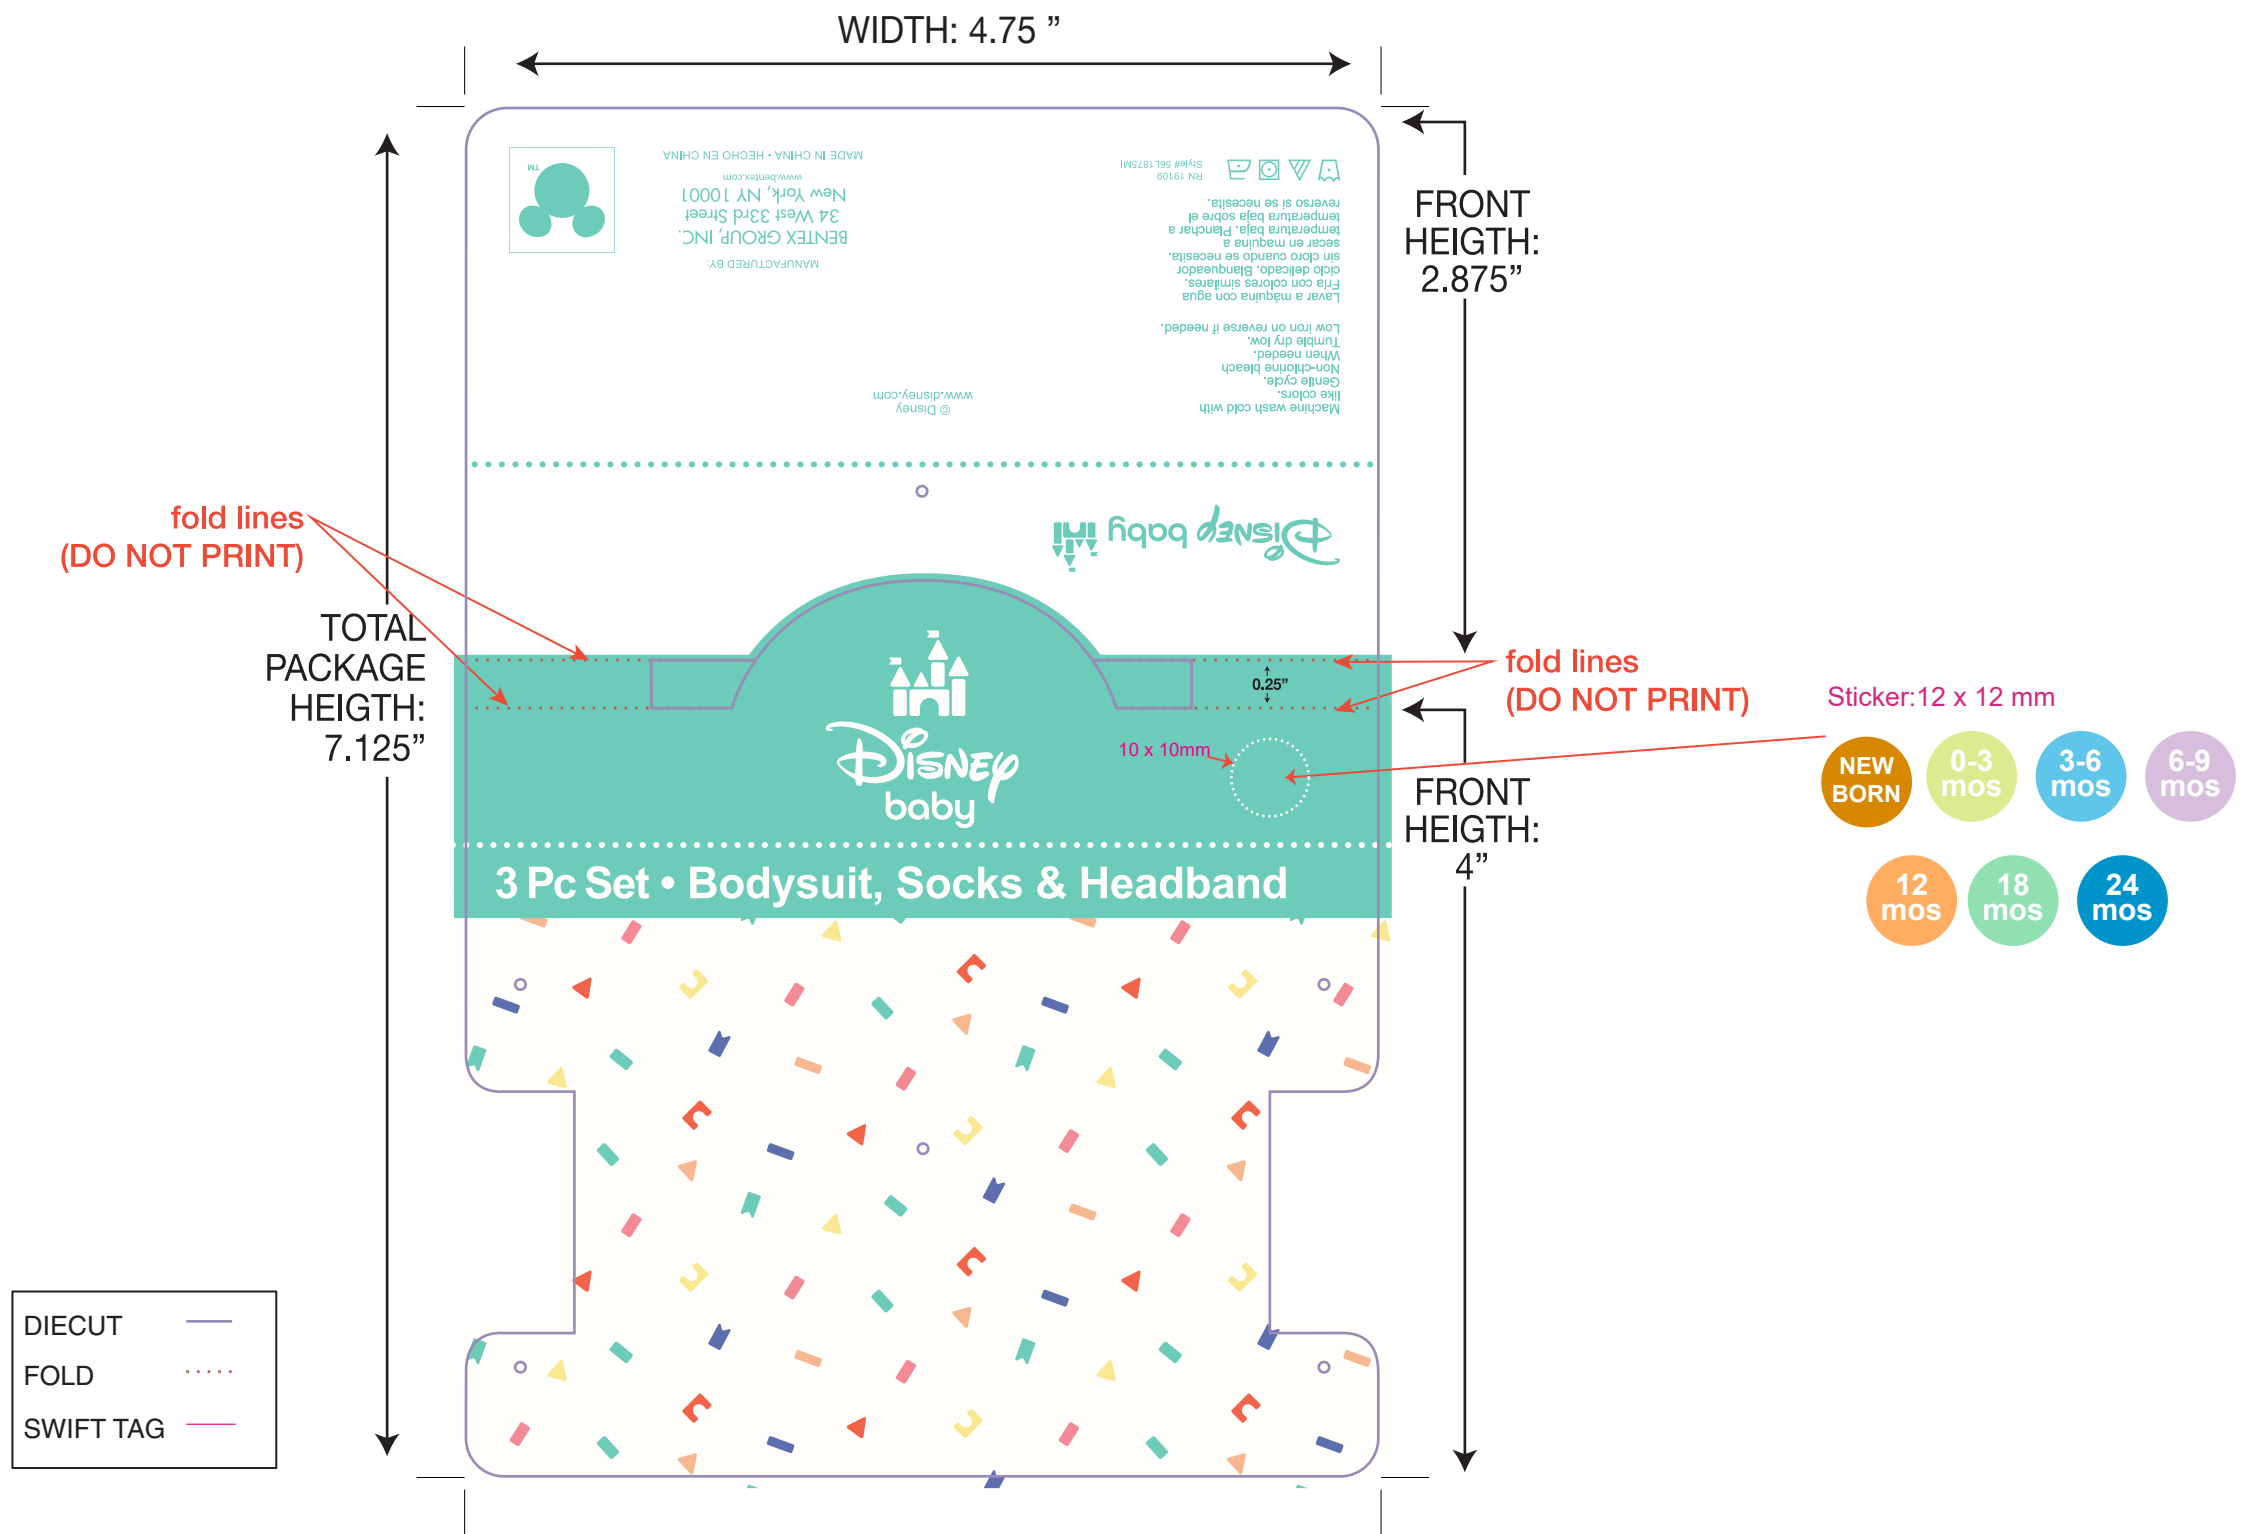

**FALL 2026**  
**JCP**  
**Girls 3 Piece Set**

DIECUT ———  
FOLD .....  
SWIFT TAG ———

**COLOR GUIDE**

Catalogue No.	Style No.
Style# 56L1875MI	CAT# F26009

**Artwork**

Artwork by : Karen      Product:Disney      Size:7.125x4.75"      Paper Grammage :350g

Front Color :

Back Color : C M Y K 3248C

DIECUT ——— FOLD .....  
DIECUT ——— FOLD .....

**THIS ARTWORK WILL BE GOING TO PRINT!**

PLEASE LOOK IT OVER CAREFULLY & CONTINUE ROUTING TO THE NEXT DEPARTMENT IN A TIMELY MANNER

By signing off on this artwork you are indicating that you have looked over and approved all artwork for placement, content and dimensions and have shown and received approval from any and all other necessary persons within your department.