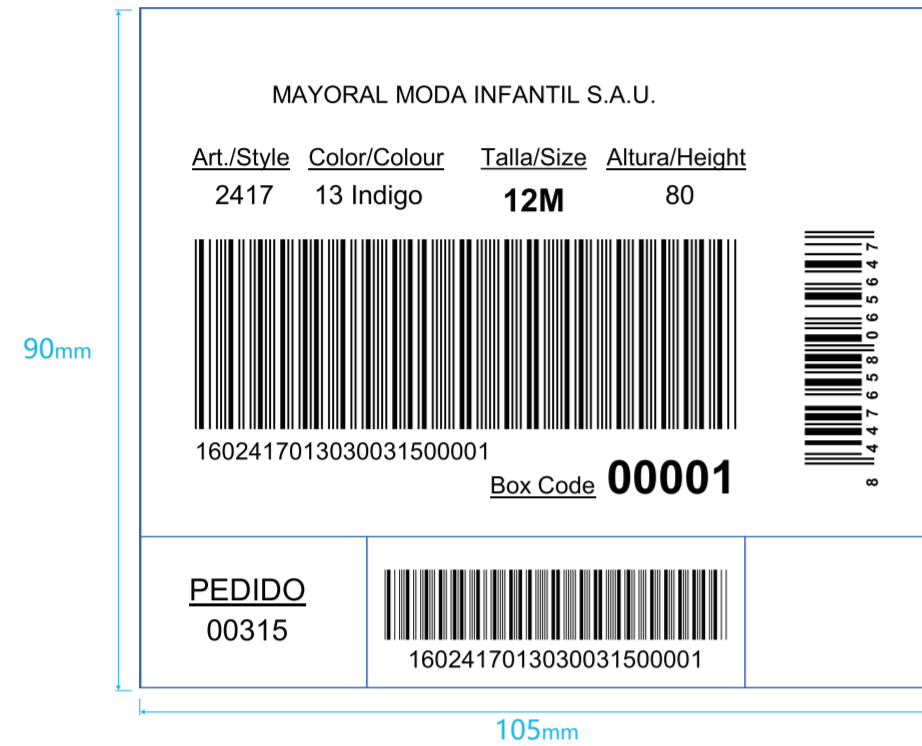

Product:TYPE1

Size:105x90mm

Back Color : ● Pantone Black c

Order Preview

MAYORA-748 SHANGHAI SHENDA IMP. & EXP. CO., LTD

Order Number: 00315

Order Date: 06/03/2026

Validation Date: 06/03/2026

Total Quantity:请参考PDF

Artwork

Artwork by : Karen

Product:TYPE1

Size:105x90mm

Back Color : ● Pantone Black c

Order Preview

MAYORA-748 SHANGHAI SHENDA IMP. & EXP. CO., LTD

Order Number: 00315

Order Date: 06/03/2026

Validation Date: 06/03/2026

Total Quantity:请参考PDF

90mm

MAYORAL MODA INFANTIL S.A.U.			
<u>Art./Style</u>	<u>Color/Colour</u>	<u>Talla/Size</u>	<u>Altura/Height</u>
2430	88 Tofu	2	92
			
1602430088050031500001		Box Code 00001	
<u>PEDIDO</u>			
00315	1602430088050031500001		