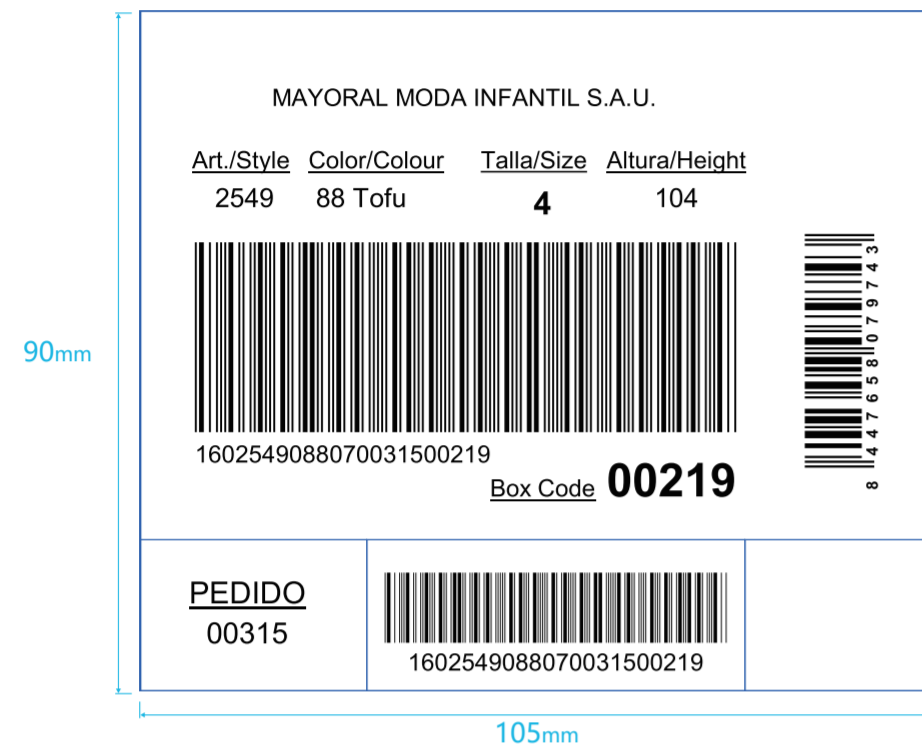

Order Preview

MAYORA-748 SHANGHAI SHENDA IMP. & EXP. CO., LTD

Order Number: 00315

Order Date: 06/03/2026

Validation Date: 06/03/2026

Total Quantity:请参考PDF

Artwork

Artwork by : Karen

Product:TYPE1

Size:105x90mm

Back Color : ● Pantone Black c