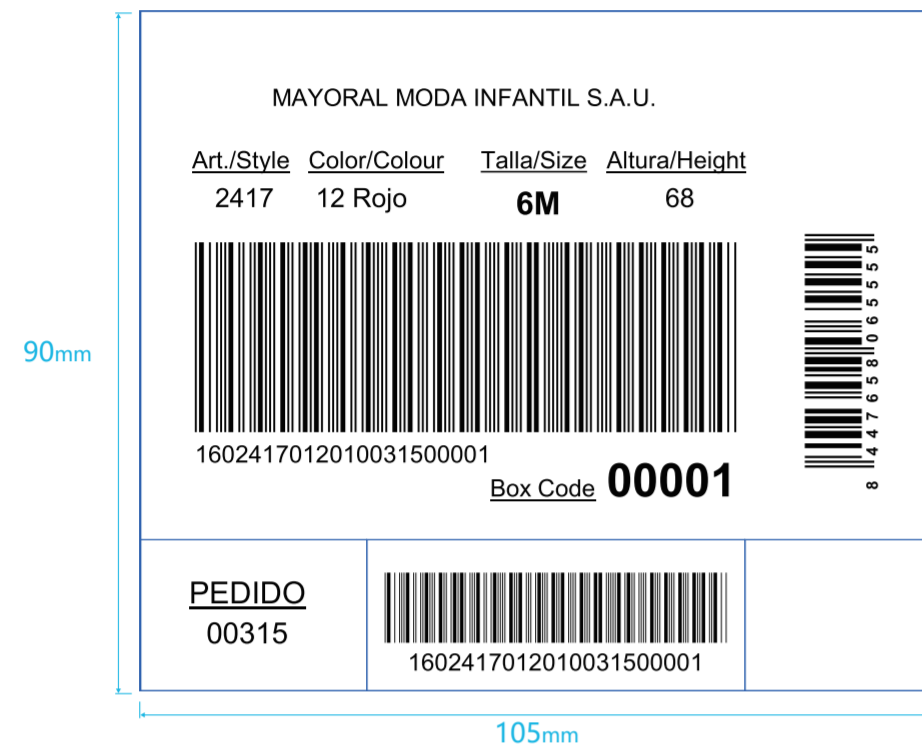

Order Preview

MAYORA-748 SHANGHAI SHENDA IMP. & EXP. CO., LTD

Order Number: 00315

Order Date: 06/03/2026

Validation Date: 06/03/2026

Total Quantity:请参考PDF

Artwork

Artwork by : Karen

Product:TYPE1

Size:105x90mm

Back Color : ● Pantone Black c

Order Preview

MAYORA-748 SHANGHAI SHENDA IMP. & EXP. CO., LTD

Order Number: 00315

Order Date: 06/03/2026

Validation Date: 06/03/2026