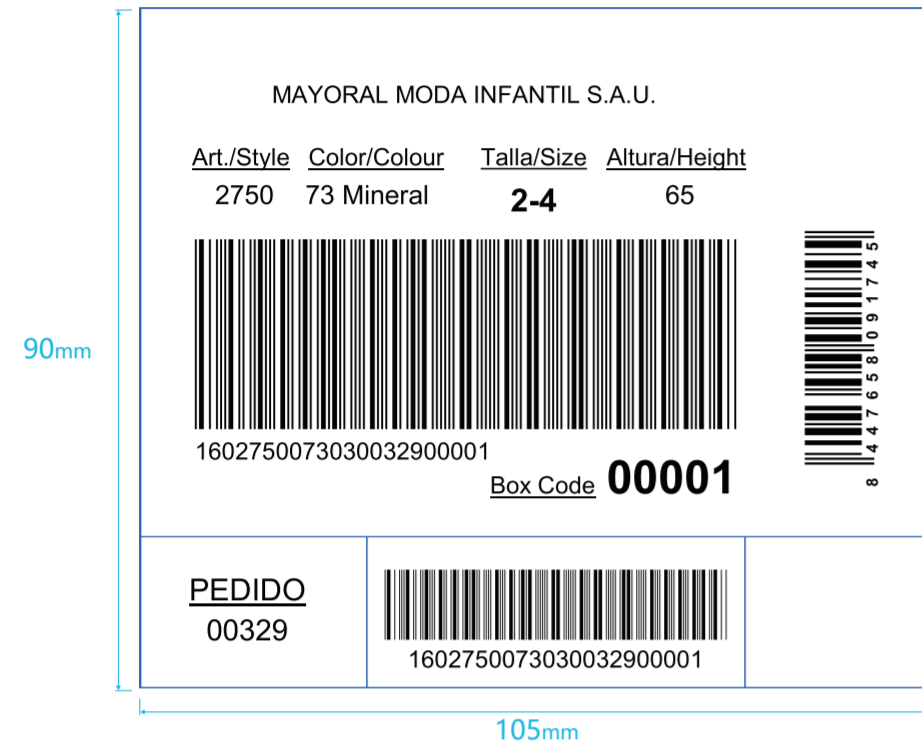

Artwork

Artwork by : Karen

Product:TYPE1

Size:105x90mm

Back Color : ● Pantone Black c

Order Preview

MAYORA-915 ANSHAN SHUNFENG CLOTHING CO., LTD.

Order Number: 00329

Order Date: 06/03/2026

Validation Date: 06/03/2026

Total Quantity:请参考PDF

Artwork

Artwork by : Karen

Product:TYPE1

Size:105x90mm

Back Color : ● Pantone Black c