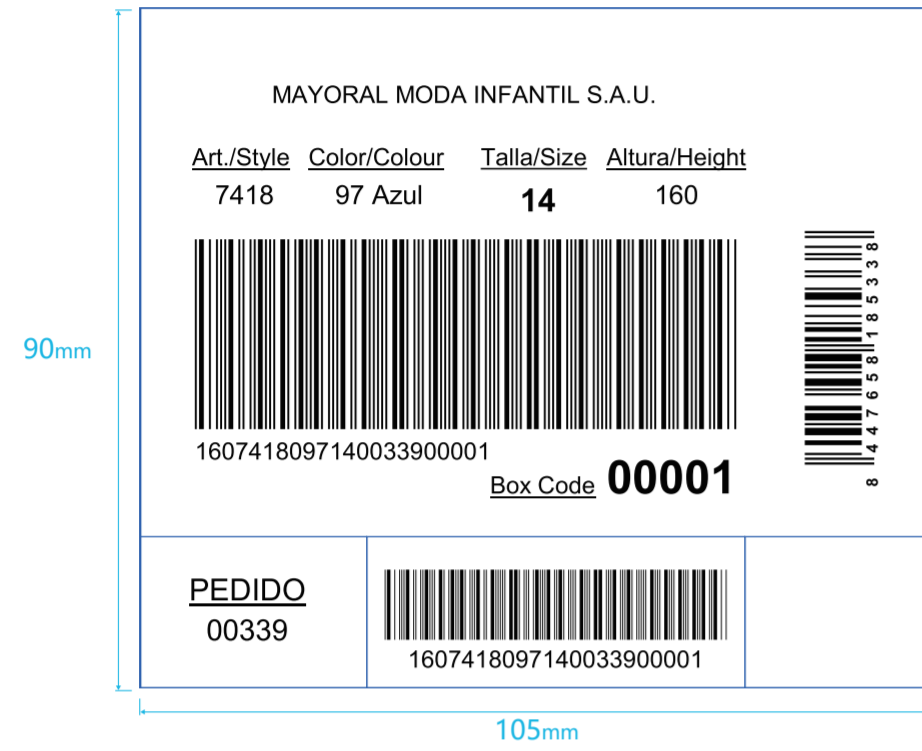

Order Preview

MAYORA-250 JIANGSU SAINTYGLORIOUS TRADE(BOYS)

Order Number: 00339

Order Date: 06/03/2026

Validation Date: 06/03/2026

Total Quantity:请参考PDF

Artwork

Artwork by : Karen

Product:TYPE1

Size:105x90mm

Back Color : ● Pantone Black c