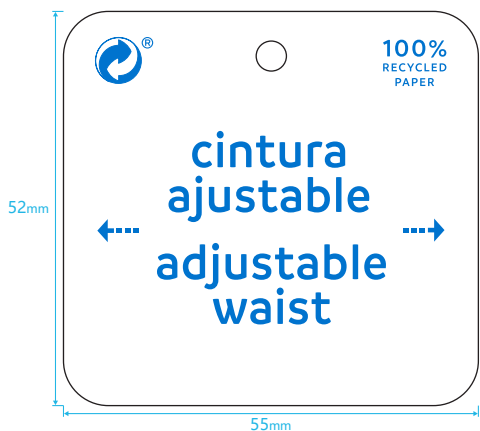

Order Preview

MAYORAL - 328 ANHUI GARMENTS IMP.&EXP. CO.,LTD.

Article:0762516, Total Quantity:参考PDF数量

Order Number: 00282
Order Date: 09/03/2026
Validation Date: 09/03/2026

SILK SCREEN (1+0)

正面丝网印