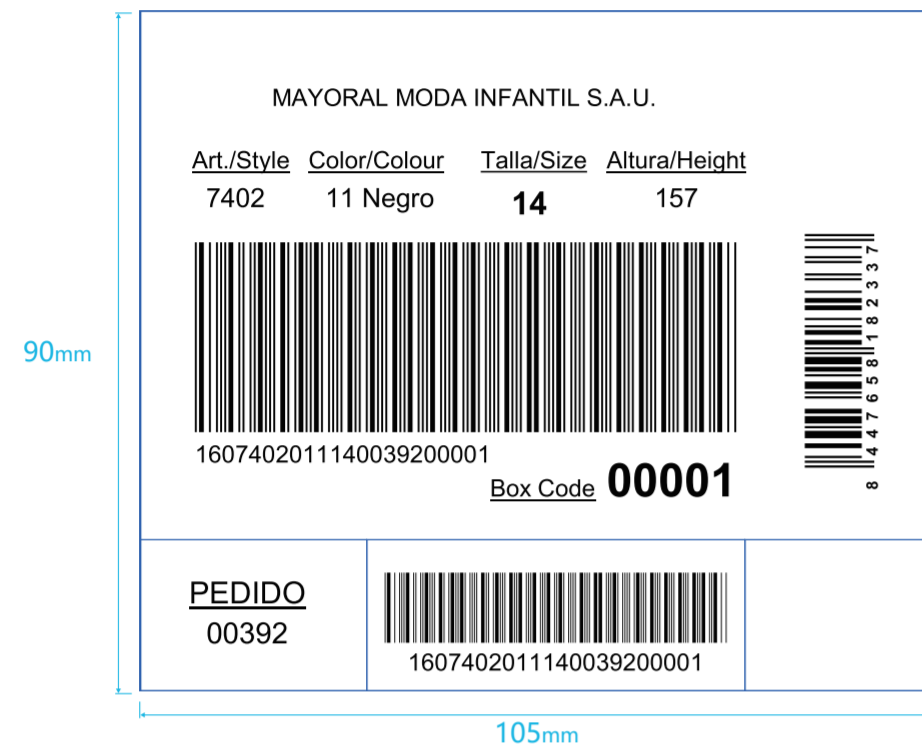

Order Preview

MAYORA-685 NINGBO HALIDA IMP. & EXP. CO.,LTD, MISS

Order Number: 00392

Order Date: 06/03/2026

Validation Date: 06/03/2026

Total Quantity:请参考PDF

Artwork

Artwork by : Karen

Product:TYPE1

Size:105x90mm

Back Color : ● Pantone Black c