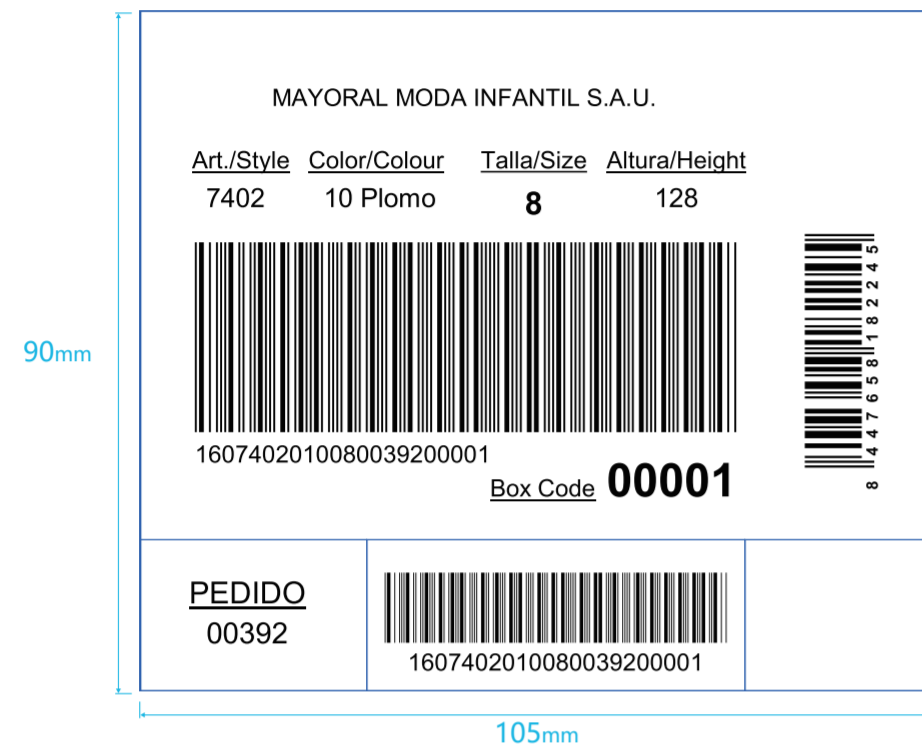

Order Preview

MAYORA-685 NINGBO HALIDA IMP. & EXP. CO.,LTD, MISS

Order Number: 00392

Order Date: 06/03/2026

Validation Date: 06/03/2026

Total Quantity:请参考PDF

Artwork

Artwork by : Karen

Product:TYPE1

Size:105x90mm

Back Color : ● Pantone Black c