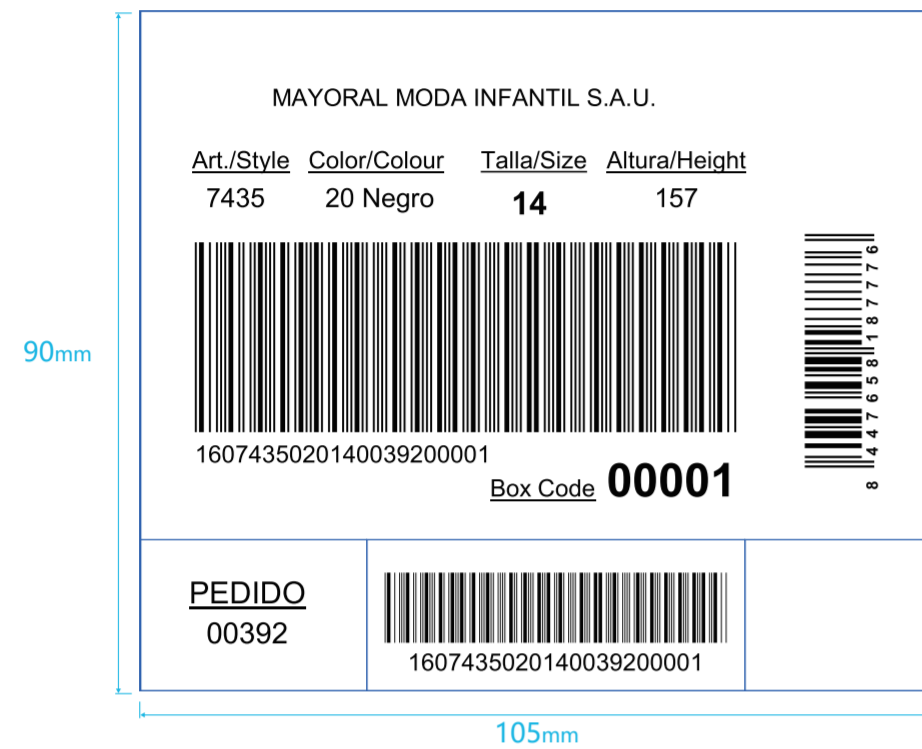

Order Preview

MAYORA-685 NINGBO HALIDA IMP. & EXP. CO.,LTD, MISS

Order Number: 00392

Order Date: 06/03/2026

Validation Date: 06/03/2026

Total Quantity:请参考PDF

Artwork

Artwork by : Karen

Product:TYPE1

Size:105x90mm

Back Color : ● Pantone Black c