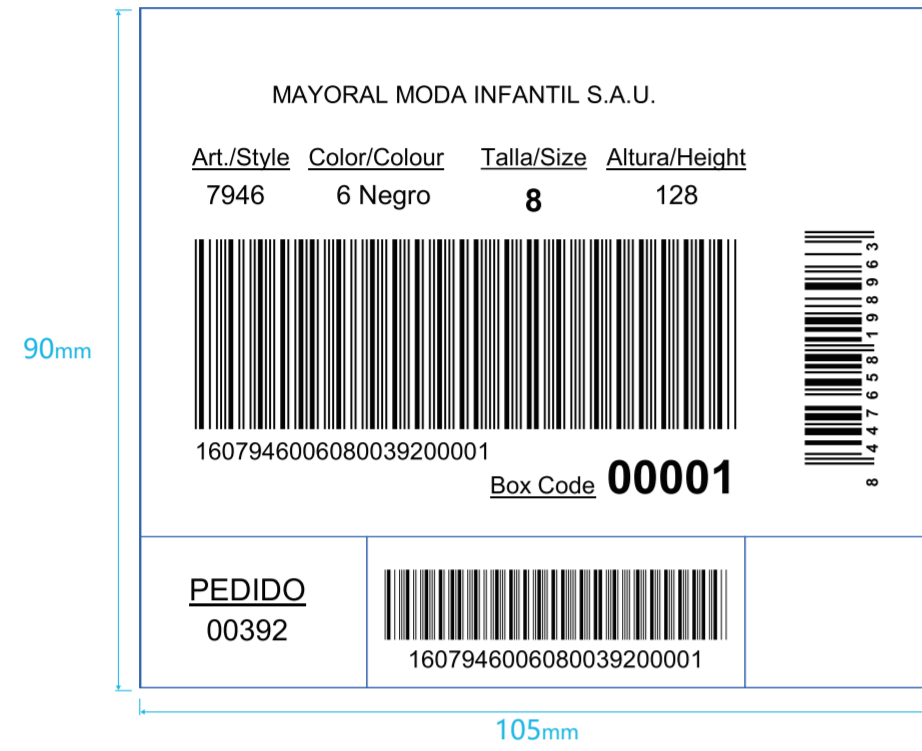

Order Preview

MAYORA-685 NINGBO HALIDA IMP. & EXP. CO.,LTD, MISS

Order Number: 00392

Order Date: 06/03/2026

Validation Date: 06/03/2026

Total Quantity:请参考PDF

Artwork

Artwork by : Karen

Product:TYPE1

Size:105x90mm

Back Color : ● Pantone Black c