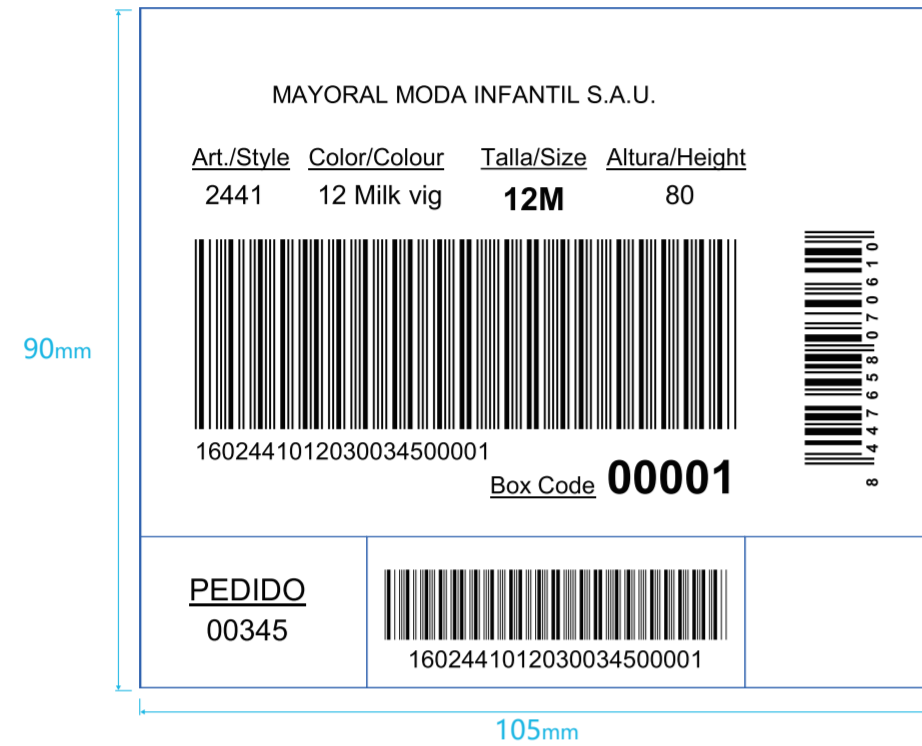

## Order Preview

MAYORA-469 SHANGHAI W-BEST (TRICOTOSA)

Order Number: 00345

Order Date: 06/03/2026

Validation Date: 06/03/2026

Total Quantity:请参考PDF