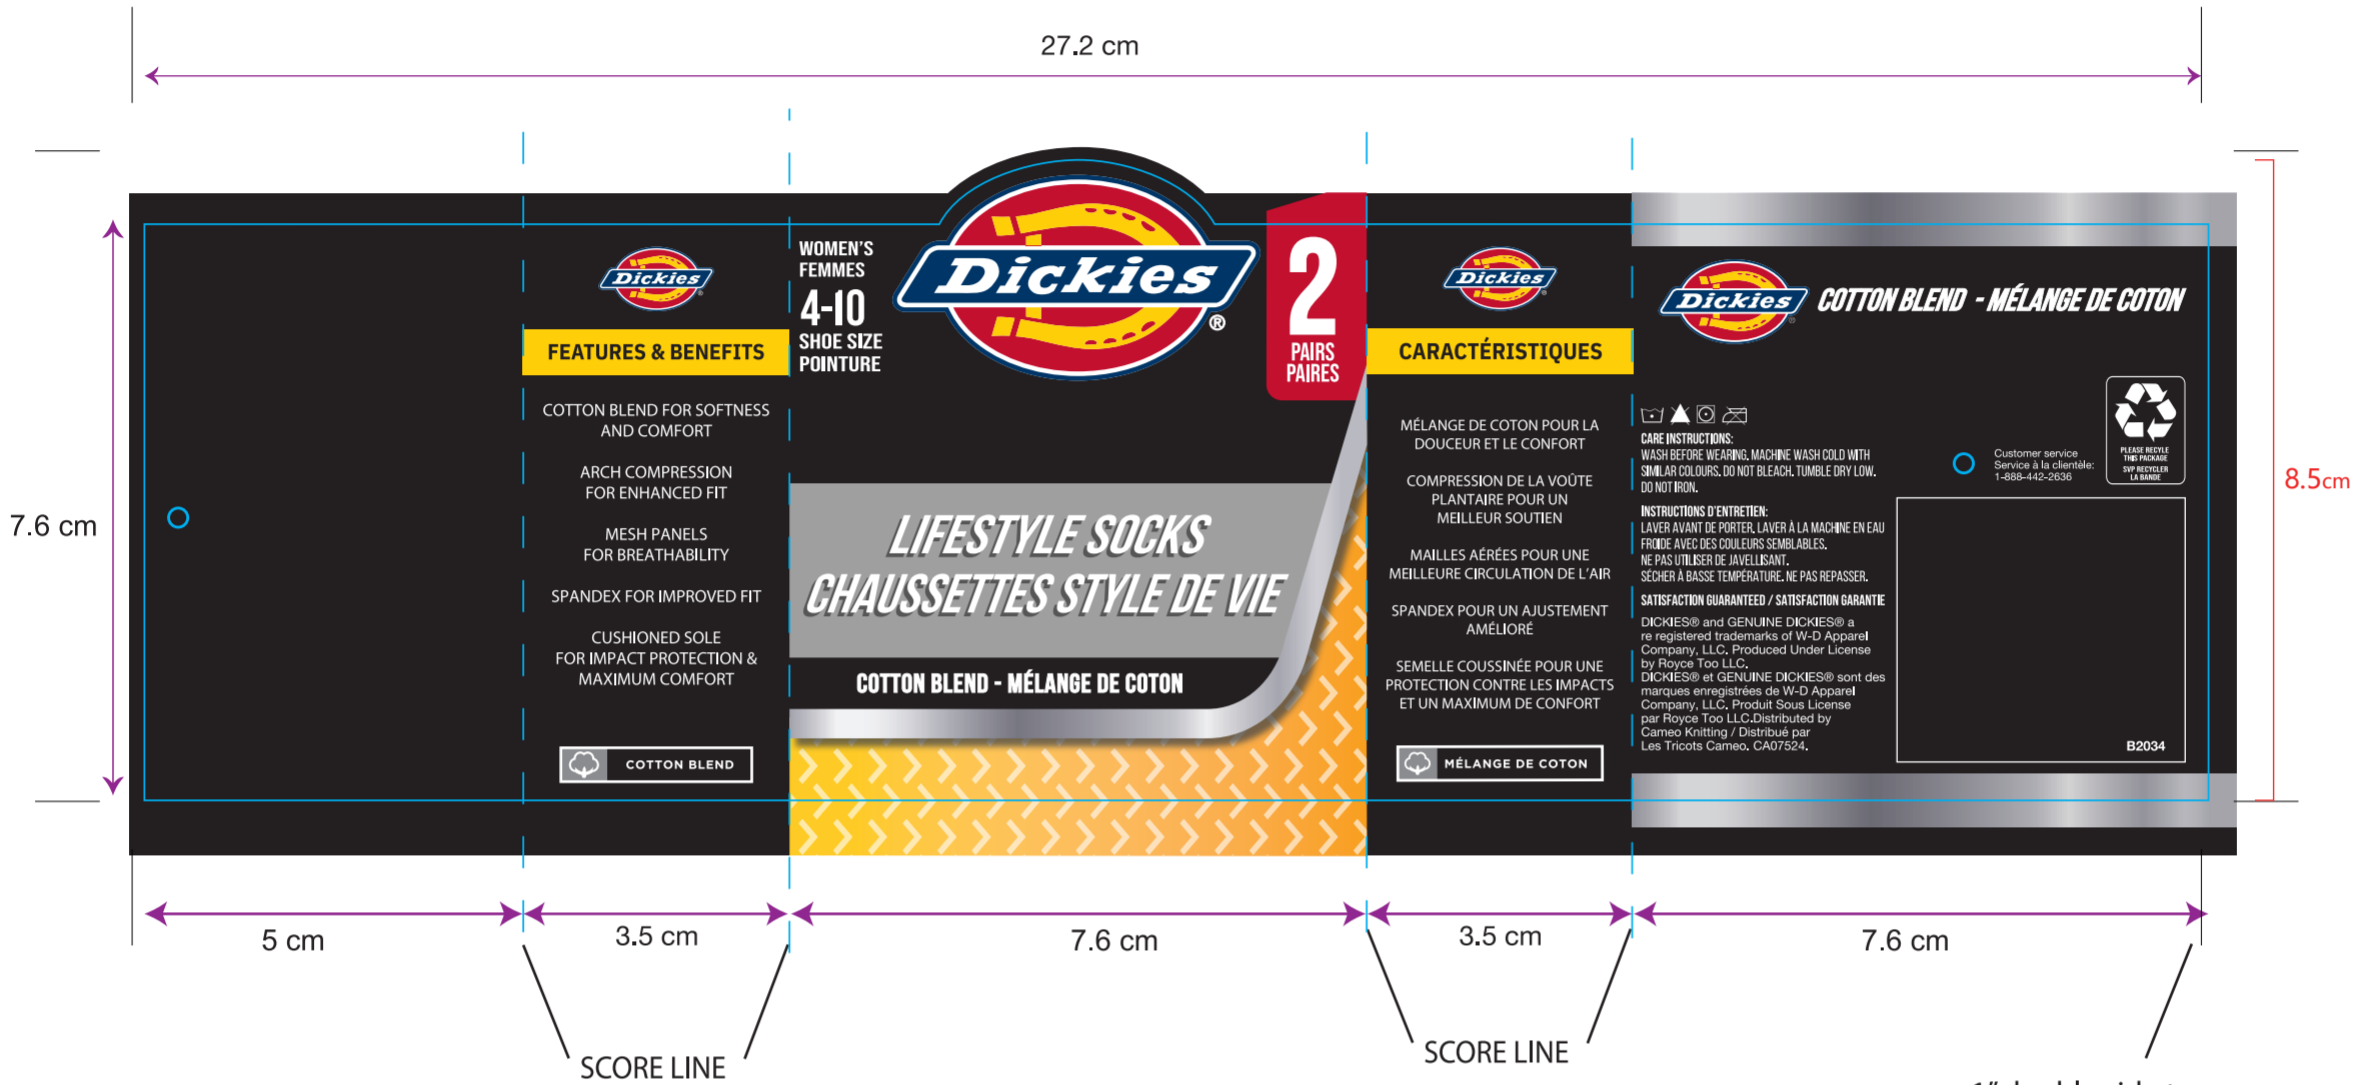

日期:2026.2.24
产品尺寸:27.2x8.5cm

PACKAGING ID

BAND #: B2034
 BRAND: DICKIES
 CLIENT: TRADE
 COUNTRY: CANADA
 STYLE #: 5964D
 ITEM: WORK CREW
 PACK SIZE: 2 ppk
 DATE: 01/19/2026

SPECS

COLOURS: * PLEASE REFER TO PANTONE MATCHING SYSTEM

PAPER: 250 g + gloss lamination

FINISH:

CAMEO Packaging References	
Packaging codes	
Code 001	Gloss/Shiney Finish
Code 002	Mat Finish
Code 003	Velvet Finish
Code 004	Semi Gloss Finish
Code 005	Scored/Folding
Code 006	Foil
Code 007	Kraft Paper
Code 008	Cardboard
Code 009	Selective Varnish
Code 010	Non-Ripped
Code 011	Metallic Pantone
Code 012	Double Side Tape Over Lap
Code 013	Embossed

If changes are necessary, please indicate all changes on the artwork.

Artwork

Po: _____ Product: _____ Size: 27.2x8.5cm Item no(reference#): _____
 Artwork: Karen _____ Artwork date:2026.2.24 Paper Grammage: _____
 Front Color : _____
 Back Color : _____
 — cut (横切线) - - - - fold (折线)