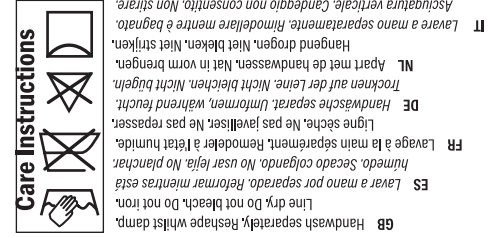

21.5cm

10cm

1cm

31cm

WARNING:
CHOKING HAZARD - Small parts.
Not suitable for children under 3 years.

91% POLYESTER, 9% ELASTANE.
Care Instructions

68. Handwash separately, reshape while damp.
Line dry. Do not bleach. Do not iron.
69. Line dry. Do not bleach. Do not iron.
70. Line dry. Do not bleach. Do not iron.
71. Line dry. Do not bleach. Do not iron.
72. Line dry. Do not bleach. Do not iron.
73. Line dry. Do not bleach. Do not iron.
74. Line dry. Do not bleach. Do not iron.
75. Line dry. Do not bleach. Do not iron.
76. Line dry. Do not bleach. Do not iron.
77. Line dry. Do not bleach. Do not iron.
78. Line dry. Do not bleach. Do not iron.
79. Line dry. Do not bleach. Do not iron.
80. Line dry. Do not bleach. Do not iron.
81. Line dry. Do not bleach. Do not iron.
82. Line dry. Do not bleach. Do not iron.
83. Line dry. Do not bleach. Do not iron.
84. Line dry. Do not bleach. Do not iron.
85. Line dry. Do not bleach. Do not iron.
86. Line dry. Do not bleach. Do not iron.
87. Line dry. Do not bleach. Do not iron.
88. Line dry. Do not bleach. Do not iron.
89. Line dry. Do not bleach. Do not iron.
90. Line dry. Do not bleach. Do not iron.
91. Line dry. Do not bleach. Do not iron.
92. Line dry. Do not bleach. Do not iron.
93. Line dry. Do not bleach. Do not iron.
94. Line dry. Do not bleach. Do not iron.
95. Line dry. Do not bleach. Do not iron.
96. Line dry. Do not bleach. Do not iron.
97. Line dry. Do not bleach. Do not iron.
98. Line dry. Do not bleach. Do not iron.
99. Line dry. Do not bleach. Do not iron.
100. Line dry. Do not bleach. Do not iron.

MORPHCOSTUMES

MUMMY

PACK INCLUDES: MORPHSUIT
See thru them! Drink thru them! Party in them!

WARNING:
IMPAIRED VISION HAZARD -
Increased risk of injury. Do not use on or
adjacent to public highways. Do not wear
it in or near water