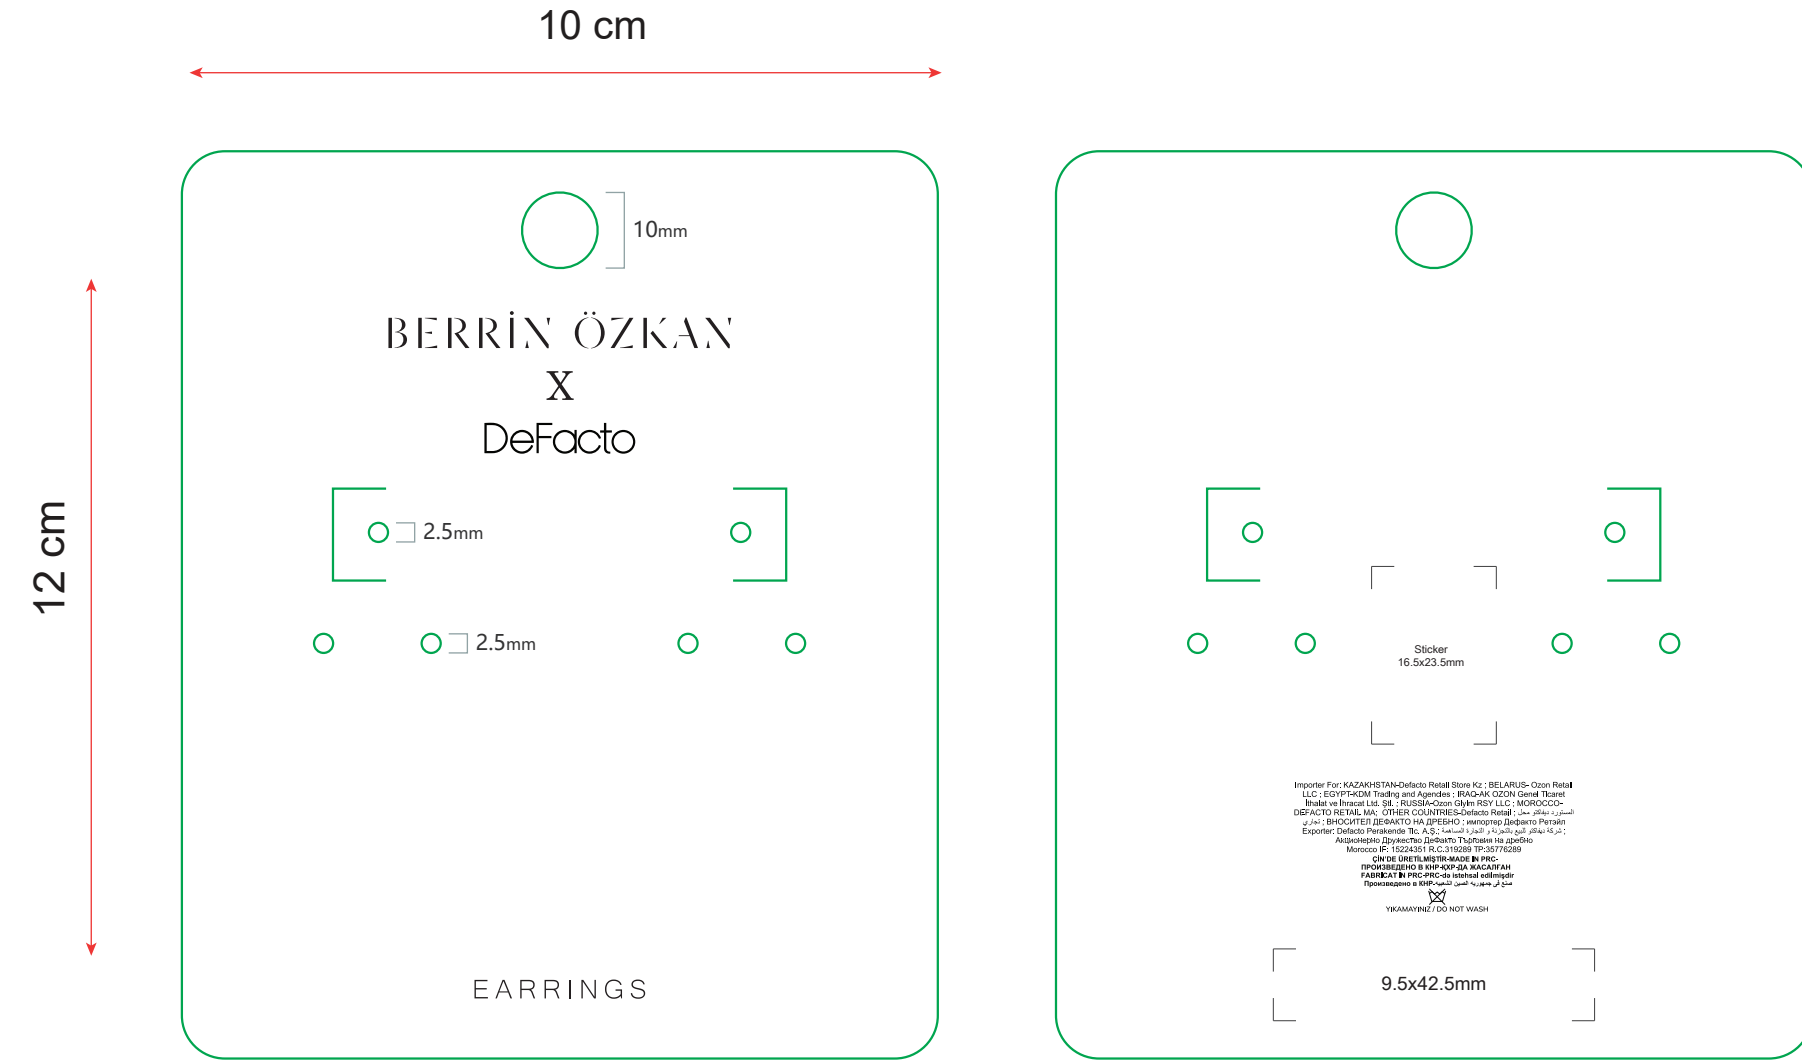

HANGER HOLE 1 CM

LOGO COLOUR BLACK

DETAILED INFORMATION

will be written on the back of the card

LOCK

DETAILED INFORMATION

will be written on the back of the card

LOCK