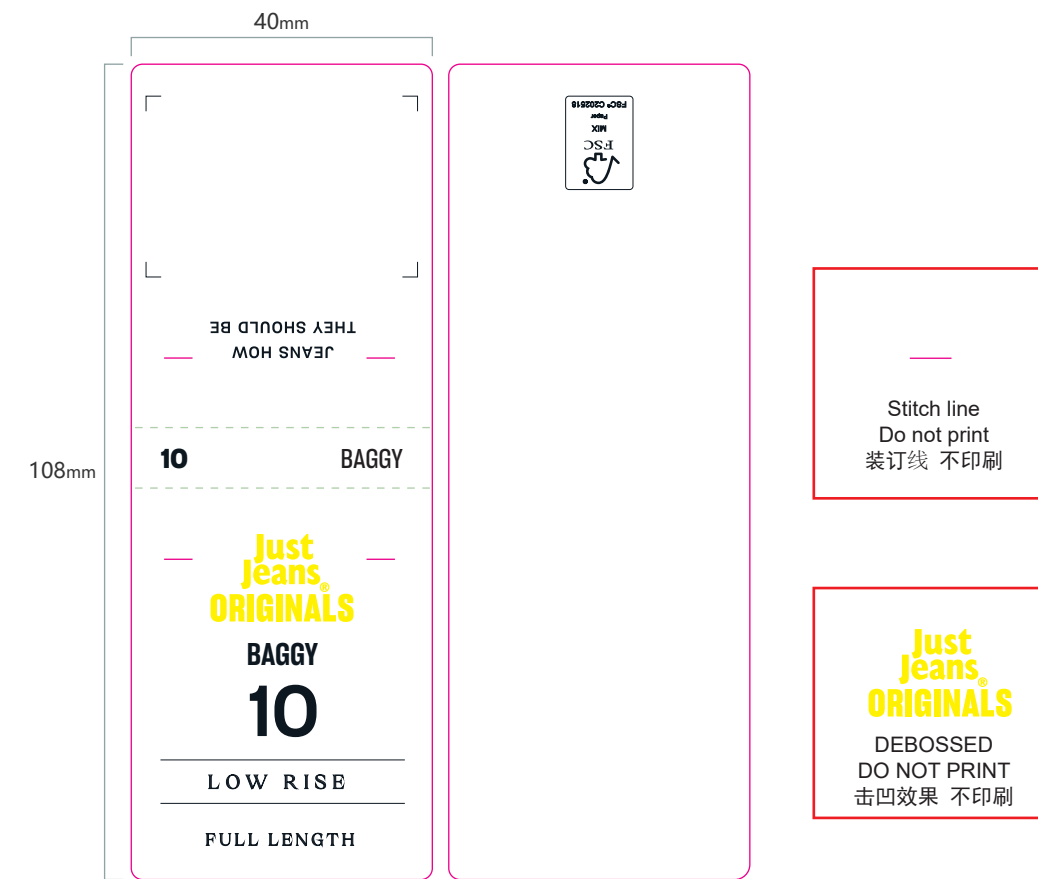

ORIGINALS-BAGGY-LOW RISE-FULL LENGTH
40 MM X 108MM JJW-OR-WT