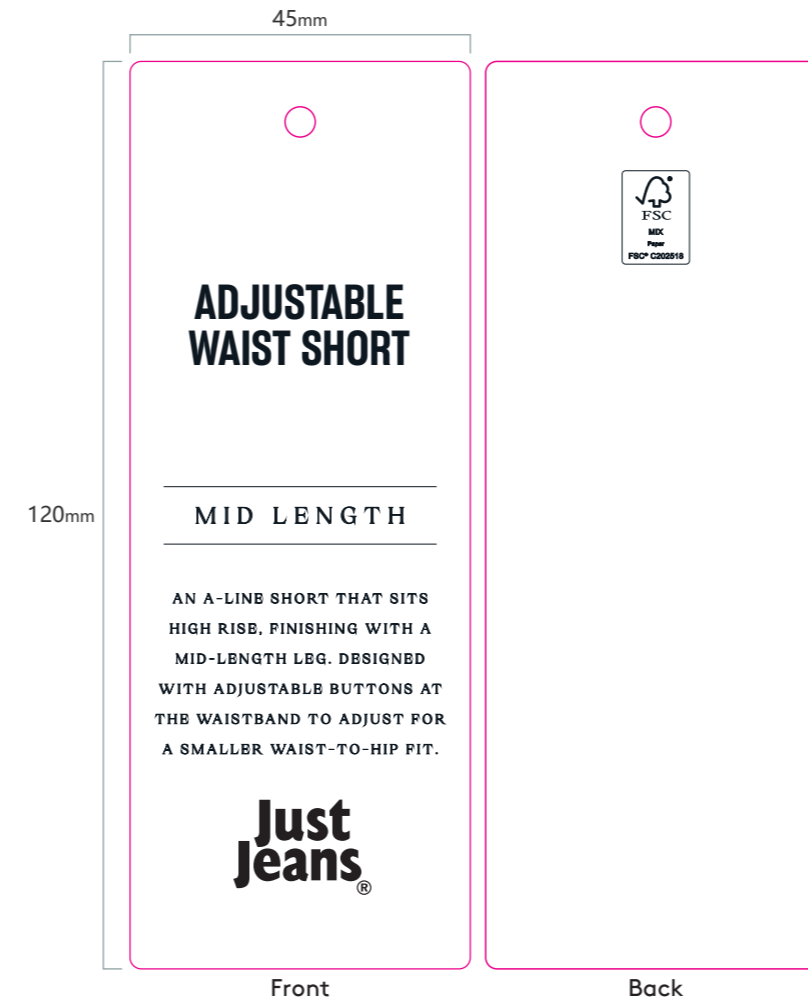

ORIGINALS-AADJUSTABLE WAIST SHORT-MID LENGTH
45MM X 120MM JJW-OR-ST