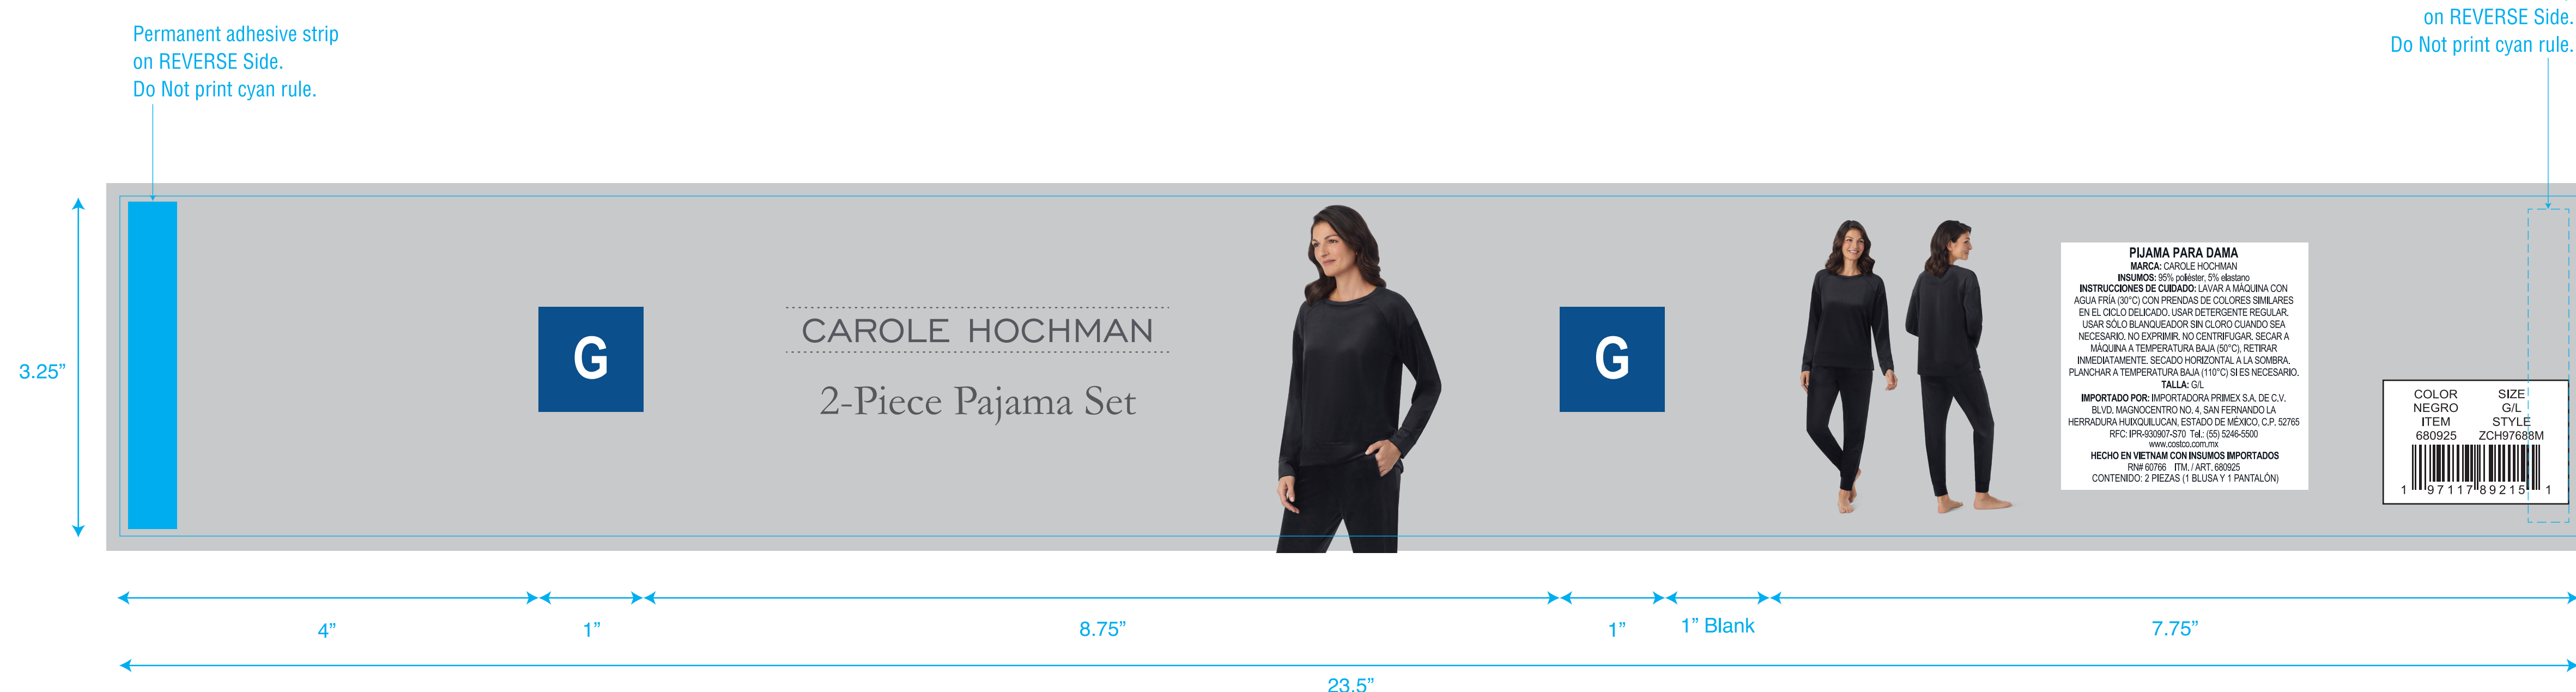

Relay Packaging Group (Global)

Room 801, 8th Floor, Building D1, Lane 388, Puwang Road, Meilong Town, Minhang District, Shangha Zip code:200237

Product Size:23.5"x3.25"

CSSH18019477A

COLOR:4/C PROCESS

- Pantone 113C
- Pantone 293C
- Pantone 1795C
- Pantone 340C

STYLE : ZCH95204M / ZCH95204M /
FILE NAME : CSSH18019477 Costco MX CH Dropped Needle Velour PJ Set F26
DATE : 03/06/2026
DIMENSIONS : 23.5" W x 3.25" H
COLOR : 4C Process
MATERIAL : PP 0.15mm

MEX

MEX

MEX

MEX

Brand:KOMAR

Item Code:

Product:

Size:23.5"x3.25"

Reference# :

Artwork by: Karen

Artwork date:2026.3.11

Paper Grammage :

Front Color:

- Pantone 113C
- Pantone 293C
- Pantone 1795C
- Pantone 340C

cut (横切线)

THIS ARTWORK WILL BE GOING TO PRINT!

PLEASE LOOK IT OVER CAREFULLY & CONTINUE ROUTING TO THE NEXT DEPARTMENT IN A TIMELY MANNER

By signing off on this artwork you are indicating that you have looked over and approved all artwork for placement, content and dimensions and have shown and received approval from any and all other necessary persons within your department.

If changes are necessary, please indicate all changes on the artwork.