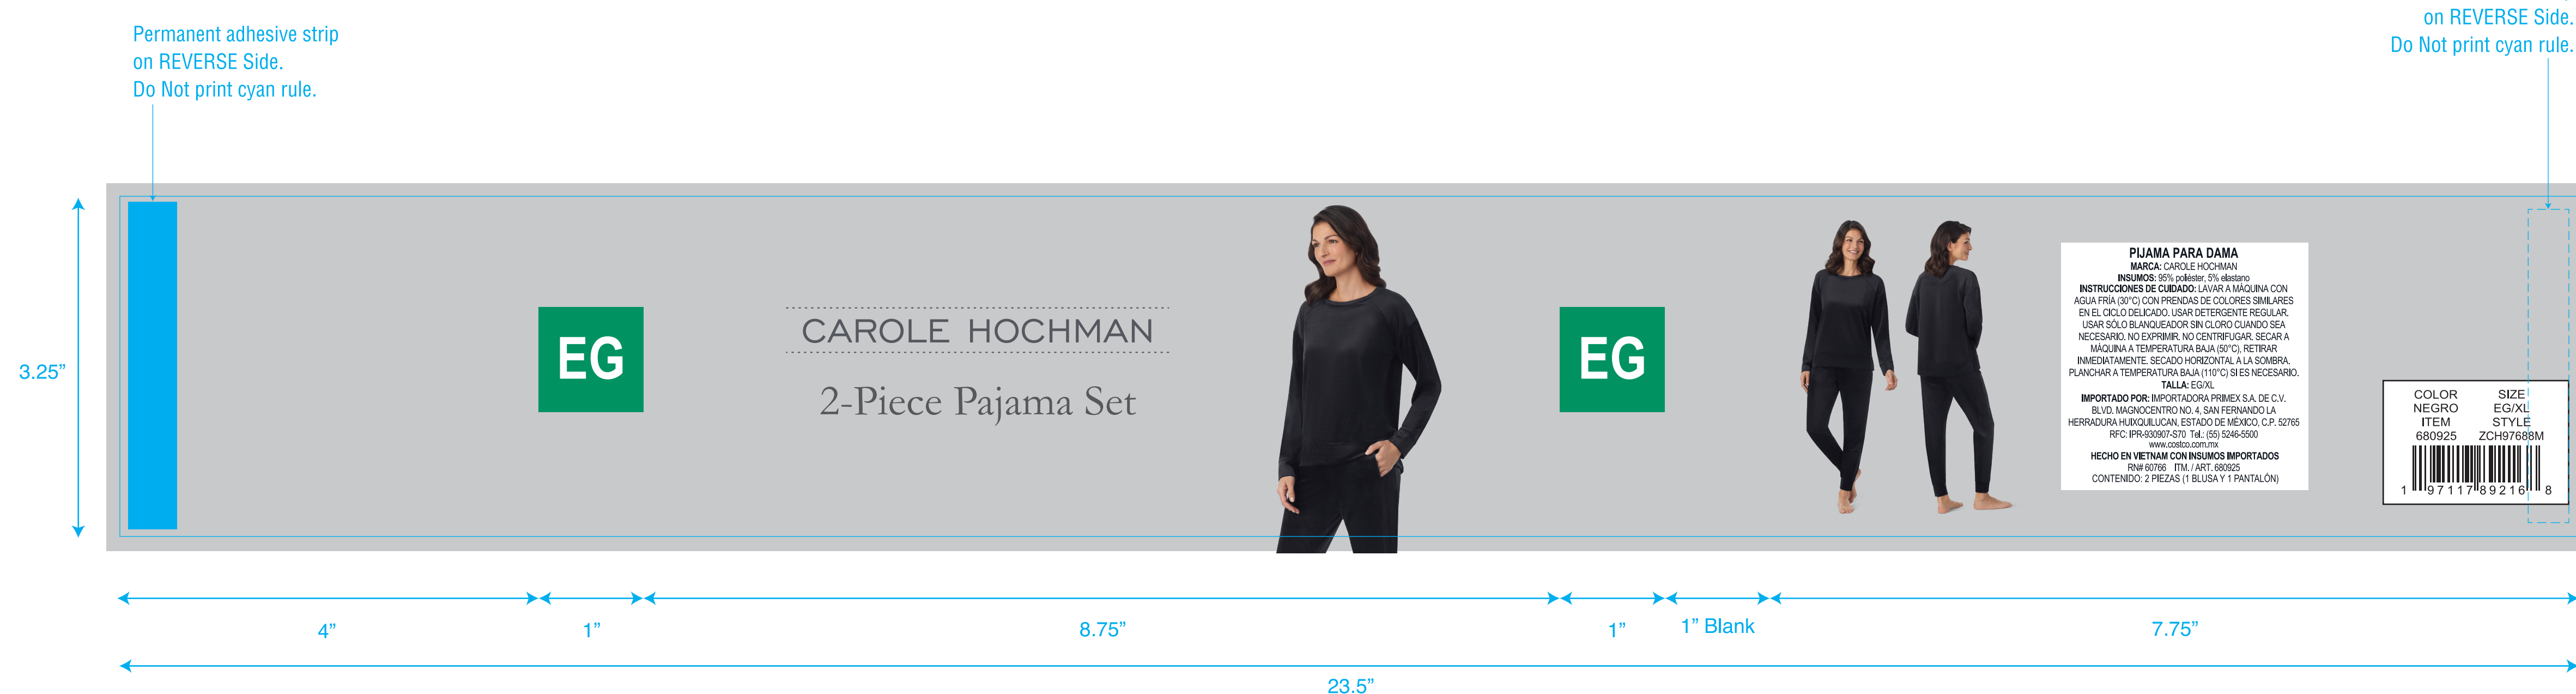

Relay Packaging Group (Global)

Room 801, 8th Floor, Building D1, Lane 388, Puwang Road, Meilong Town, Minhang District, Shangha Zip code:200237

Product Size:23.5"x3.25"

CSSH18019477A

COLOR:4/C PROCESS

- Pantone 113C
- Pantone 293C
- Pantone 1795C
- Pantone 340C

STYLE : ZCH95204M / ZCH95204M /
FILE NAME : CSSH18019477 Costco MX CH Dropped Needle Velour PJ Set F26
DATE : 03/06/2026
DIMENSIONS : 23.5" W x 3.25" H
COLOR : 4C Process
MATERIAL : PP 0.15mm

MEX

MEX

MEX

MEX

Brand:KOMAR

Item Code:

Product:

Size:23.5"x3.25"

Reference# :

Artwork by: Karen

Artwork date:2026.3.11

Paper Grammage :

Front Color:

- Pantone 113C
- Pantone 293C
- Pantone 1795C
- Pantone 340C

cut (横切线)

THIS ARTWORK WILL BE GOING TO PRINT!

PLEASE LOOK IT OVER CAREFULLY & CONTINUE ROUTING TO THE NEXT DEPARTMENT IN A TIMELY MANNER

By signing off on this artwork you are indicating that you have looked over and approved all artwork for placement, content and dimensions and have shown and received approval from any and all other necessary persons within your department.

If changes are necessary, please indicate all changes on the artwork.