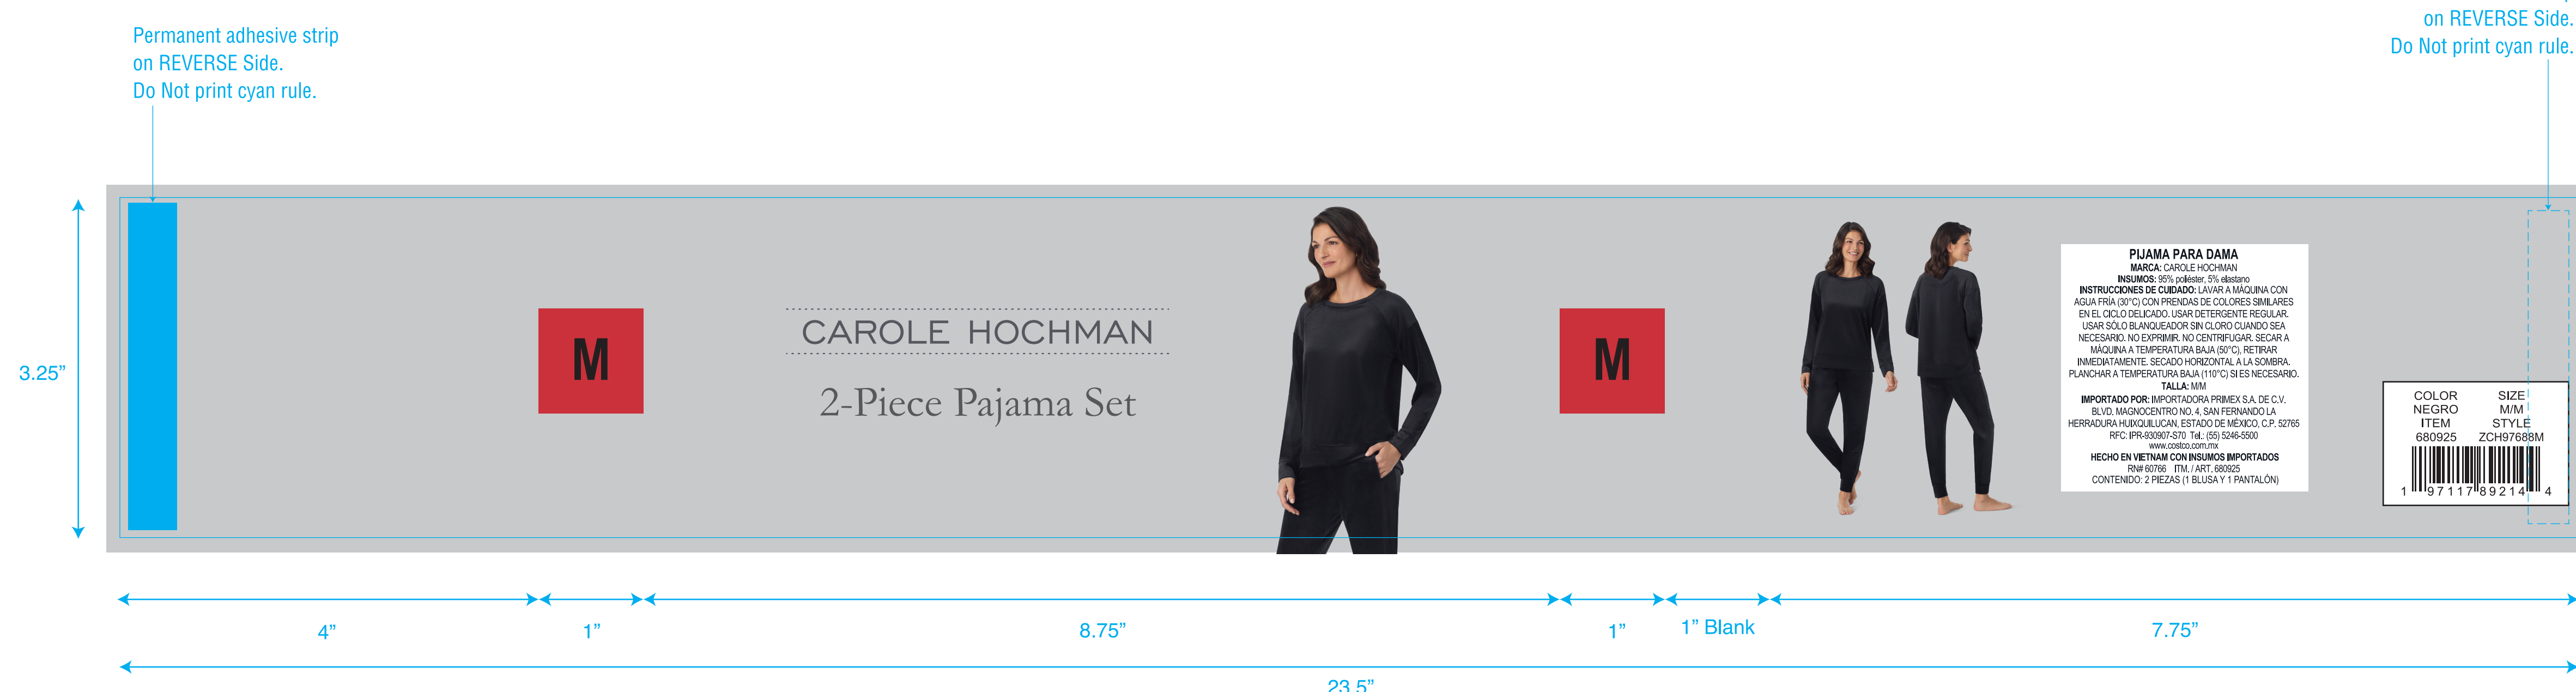

Relay Packaging Group (Global)

Room 801, 8th Floor, Building D1, Lane 388, Puwang Road, Meilong Town, Minhang District, Shangha Zip code:200237

Product Size:23.5"x3.25"

CSSH18019477A

COLOR:4/C PROCESS

- Pantone 113C
- Pantone 293C
- Pantone 1795C
- Pantone 340C

STYLE : ZCH95204M / ZCH95204M /
FILE NAME : CSSH18019477 Costco MX CH Dropped Needle Velour PJ Set F26
DATE : 03/06/2026
DIMENSIONS : 23.5" W x 3.25" H
COLOR : 4C Process
MATERIAL : PP 0.15mm

MEX

MEX

MEX

MEX

Brand:KOMAR

Item Code:

Product:

Size:23.5"x3.25"

Reference# :

Artwork by: Karen

Artwork date:2026.3.11

Paper Grammage :

Front Color:

- Pantone 113C
- Pantone 293C
- Pantone 1795C
- Pantone 340C

cut (横切线)

THIS ARTWORK WILL BE GOING TO PRINT!

PLEASE LOOK IT OVER CAREFULLY & CONTINUE ROUTING TO THE NEXT DEPARTMENT IN A TIMELY MANNER

By signing off on this artwork you are indicating that you have looked over and approved all artwork for placement, content and dimensions and have shown and received approval from any and all other necessary persons within your department.

If changes are necessary, please indicate all changes on the artwork.