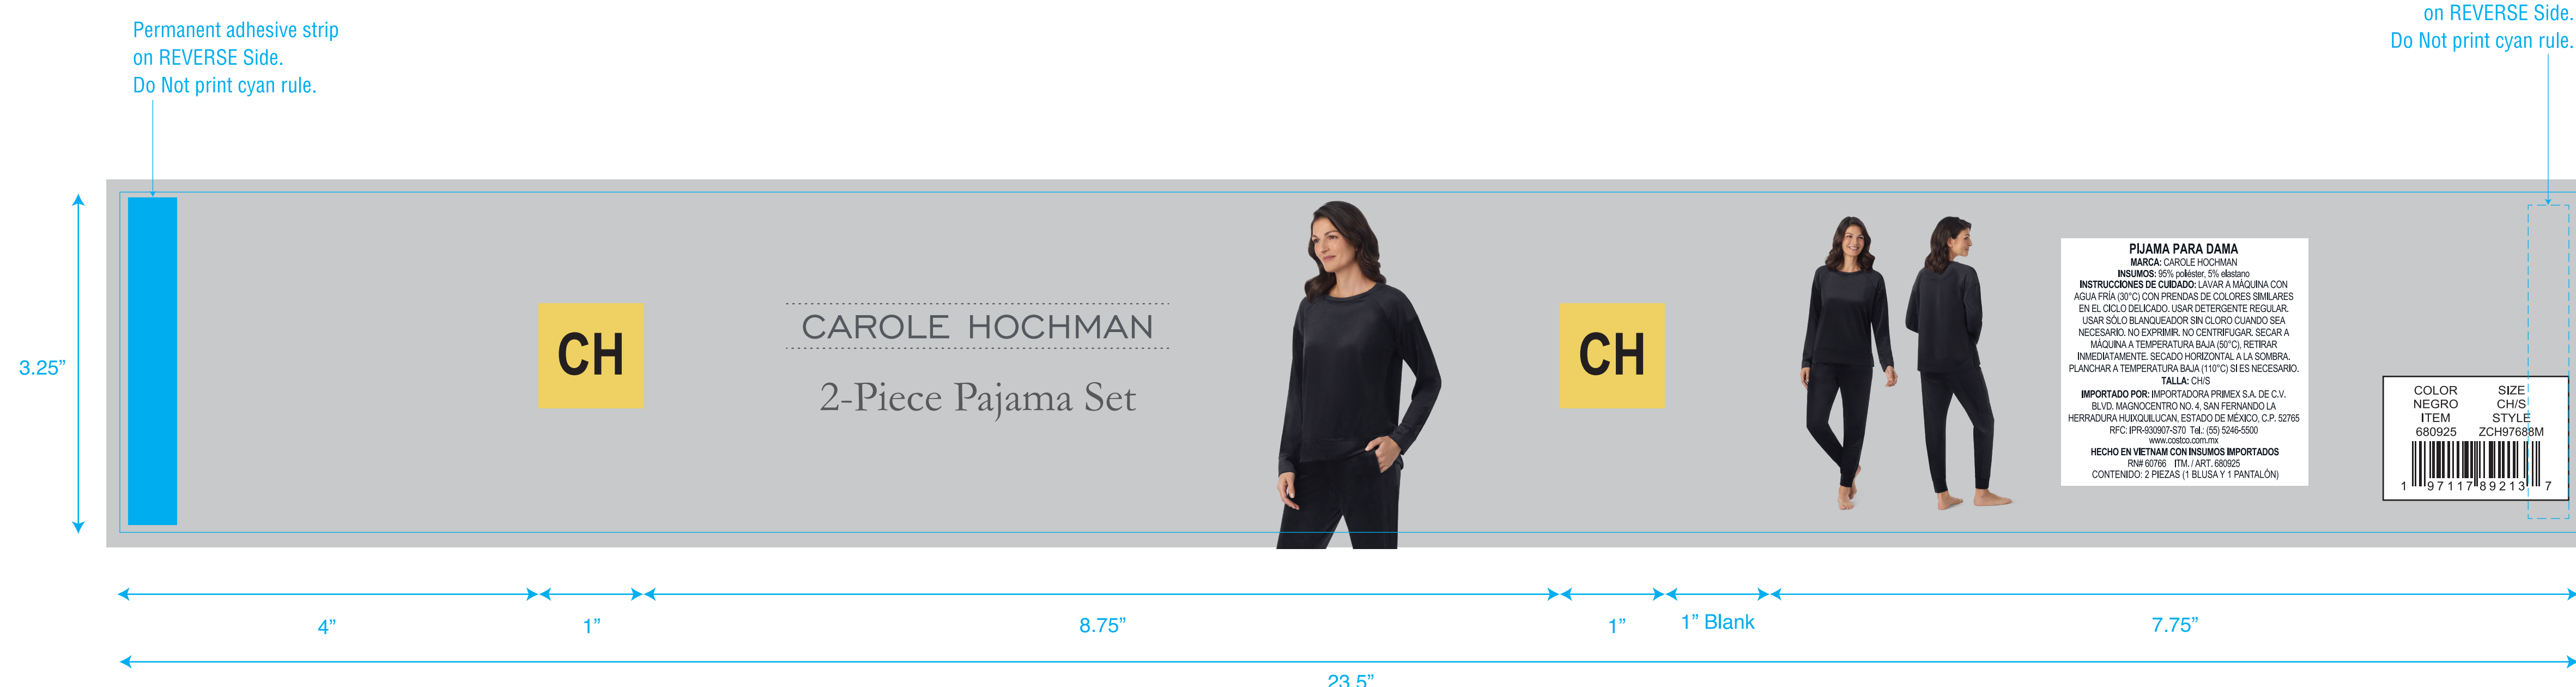

Relay Packaging Group (Global)

Room 801, 8th Floor, Building D1, Lane 388, Puwang Road, Meilong Town, Minhang District, Shangha Zip code:200237

Product Size:23.5"x3.25"

CSSH18019477A

COLOR:4/C PROCESS

- Pantone 113C
- Pantone 293C
- Pantone 1795C
- Pantone 340C

STYLE : ZCH95204M / ZCH95204M /
FILE NAME : CSSH18019477 Costco MX CH Dropped Needle Velour PJ Set F26
DATE : 03/06/2026
DIMENSIONS : 23.5" W x 3.25" H
COLOR : 4C Process
MATERIAL : PP 0.15mm

MEX