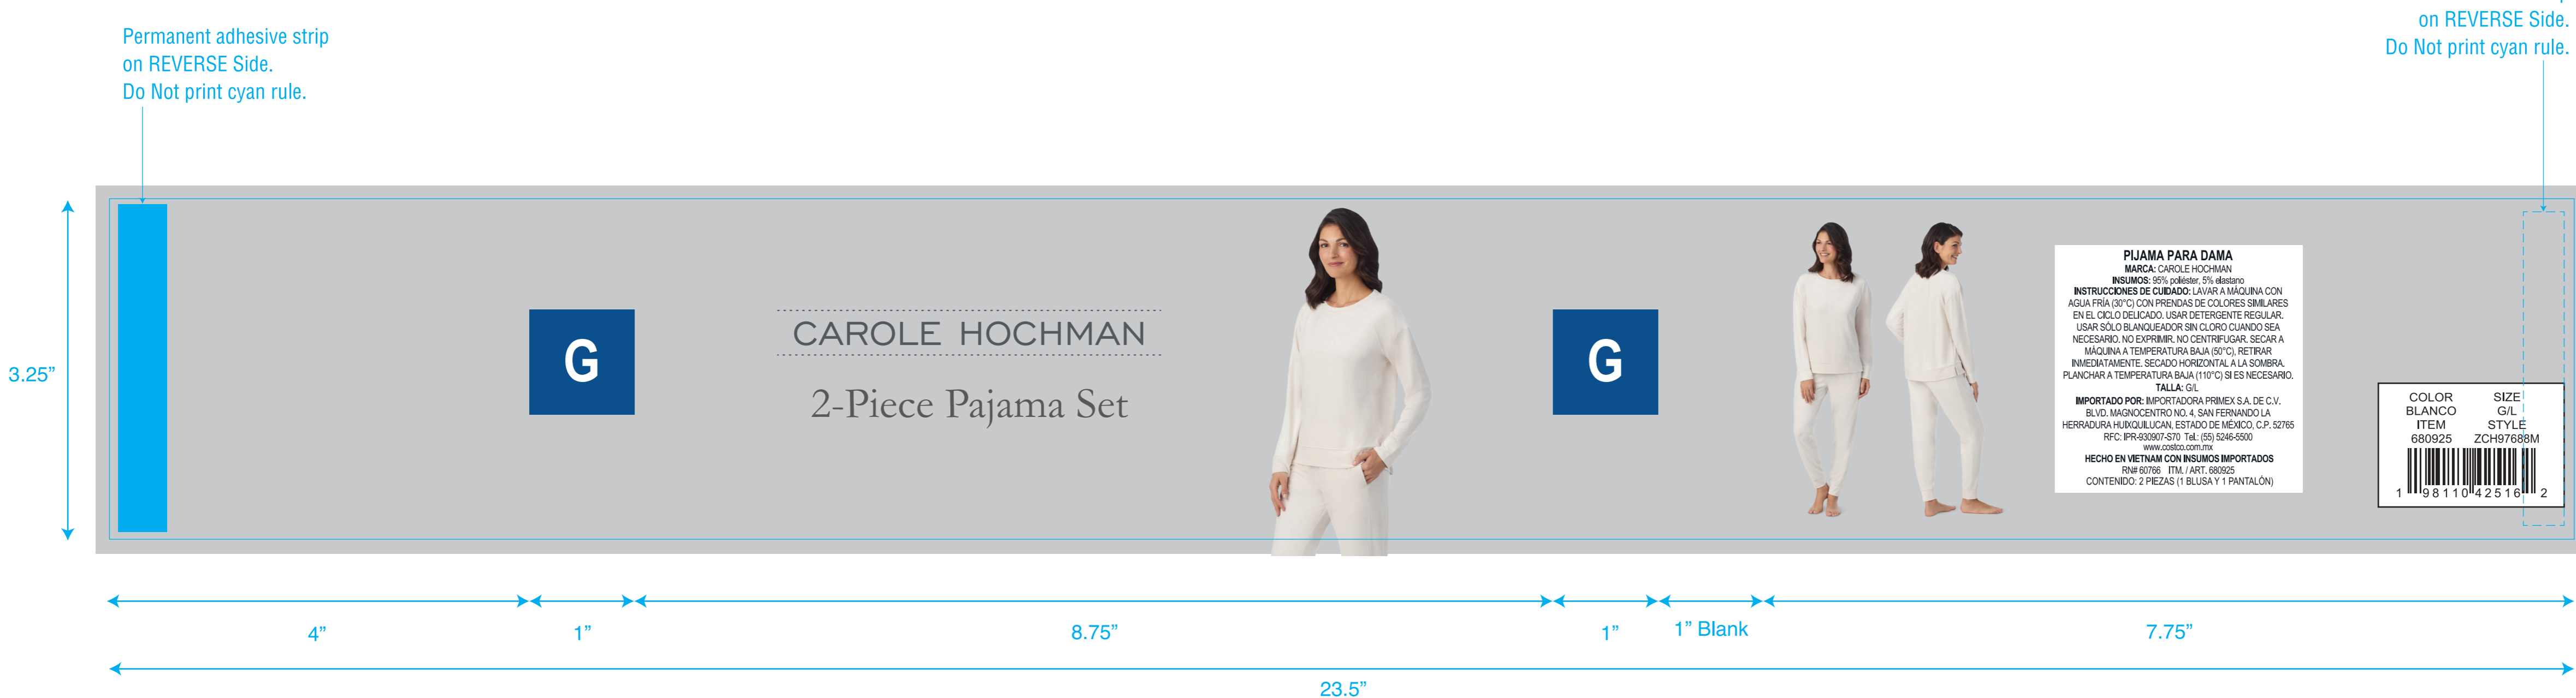

| | | | |
|--|---------------|--|--------------|
| | Pantone 113C | | Pantone 293C |
| | Pantone 1795C | | Pantone 340C |

STYLE# ZCH95204M / ZCH95204M /
FILE NAME CSSH18019477 Costco MK CH Dropped Needle Vekour PJ Set F26
DATE 03/06/2026
DIMENSIONS 23.5" W x 3.25" H
COLOR 4/C Process
MATERIAL PP 0.15mm

MEX
Permanent adhesive strip on REVERSE Side. Do Not print cyan rule.

MEX
Permanent adhesive strip on REVERSE Side. Do Not print cyan rule.

MEX
Permanent adhesive strip on REVERSE Side. Do Not print cyan rule.

MEX
Permanent adhesive strip on REVERSE Side. Do Not print cyan rule.

Brand: KOMAR

Item Code: _____ Product: _____ Size: 23.5"x3.25" Reference#: _____
 Artwork by: Karen Artwork date: 2026.3.11 Paper Grammage: _____