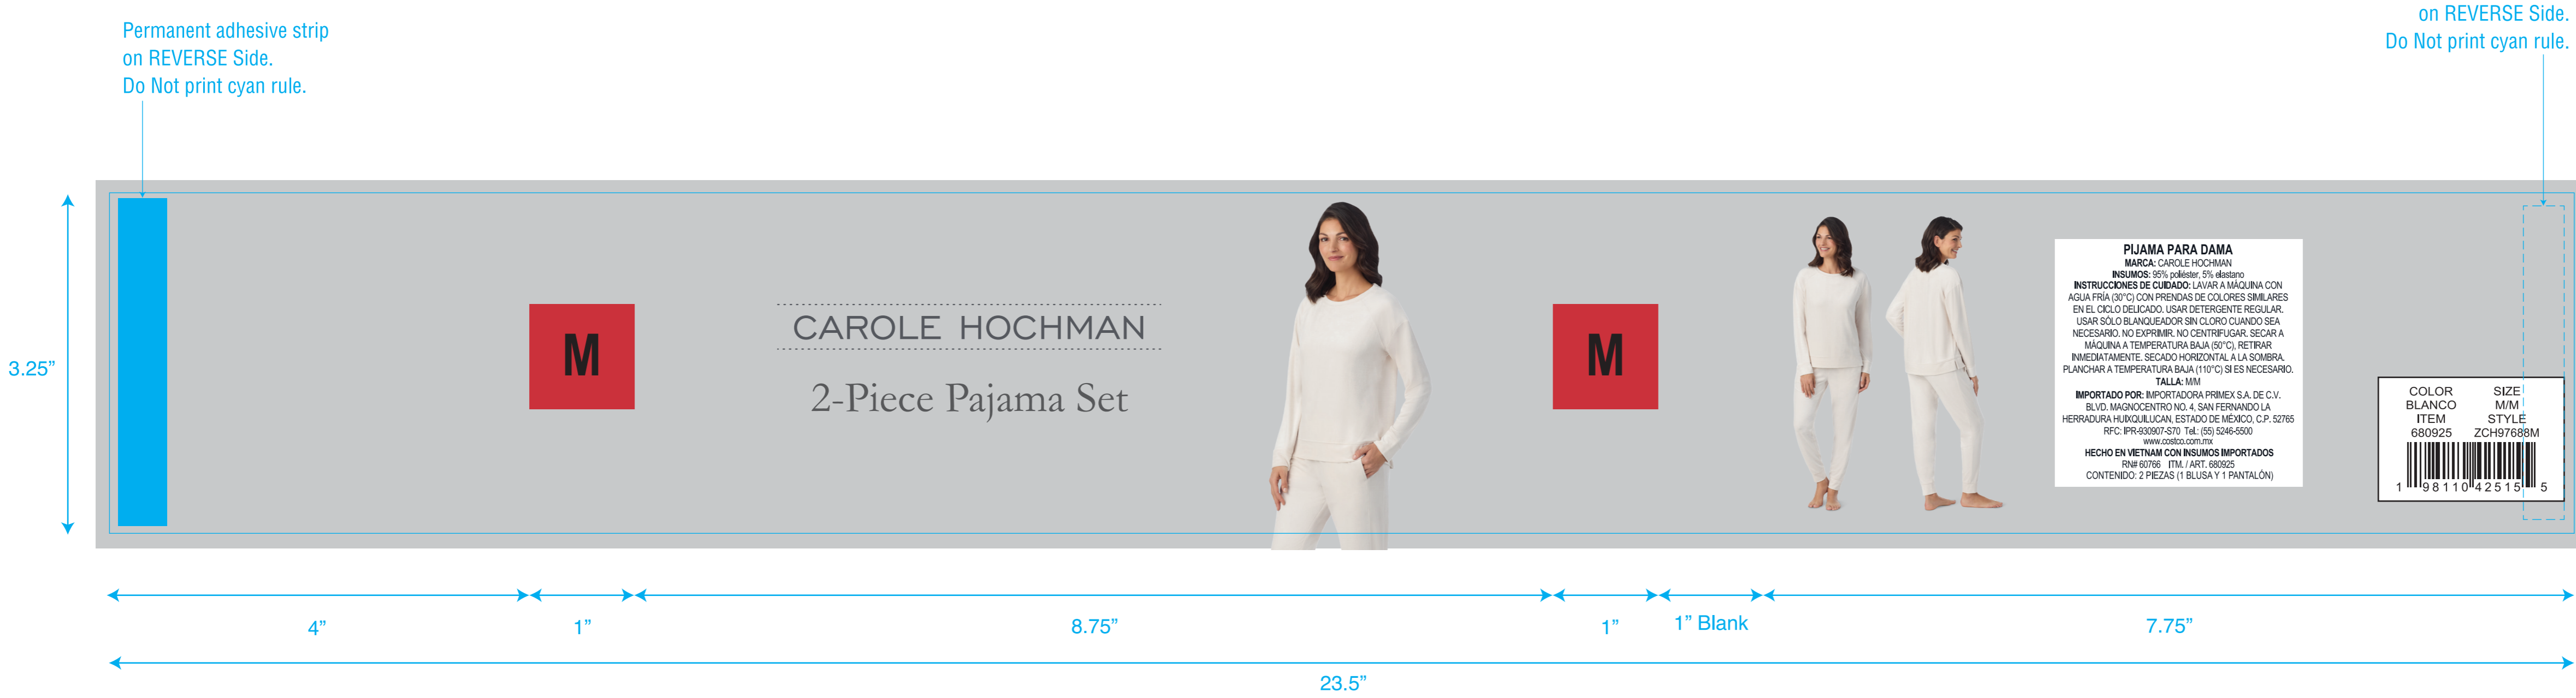

Relay Packaging Group (Global)

Room 801, 8th Floor, Building D1, Lane 388, Puwang Road, Meilong Town, Minhang District, Shanghai Zip code:200237

Product Size: 23.5"x3.25"
CSSH18019477C
COLOR: 4/C PROCESS

| | | | |
|--|---------------|--|--------------|
| | Pantone 113C | | Pantone 293C |
| | Pantone 1795C | | Pantone 340C |

STYLE# ZCH95204M / ZCH95204M /
FILE NAME CSSH18019477 Costco MK CH Dropped Needle Vekour PJ Set F26
DATE 03/06/2026
DIMENSIONS 23.5" W x 3.25" H
COLOR 4/C Process
MATERIAL PP 0.15mm

MEX
Permanent adhesive strip on REVERSE Side. Do Not print cyan rule.

MEX
Permanent adhesive strip on REVERSE Side. Do Not print cyan rule.

MEX
Permanent adhesive strip on REVERSE Side. Do Not print cyan rule.

MEX
Permanent adhesive strip on REVERSE Side. Do Not print cyan rule.

Brand: KOMAR

Item Code: _____ Product: _____ Size: 23.5"x3.25" Reference#: _____
 Artwork by: Karen Artwork date: 2026.3.11 Paper Grammage: _____