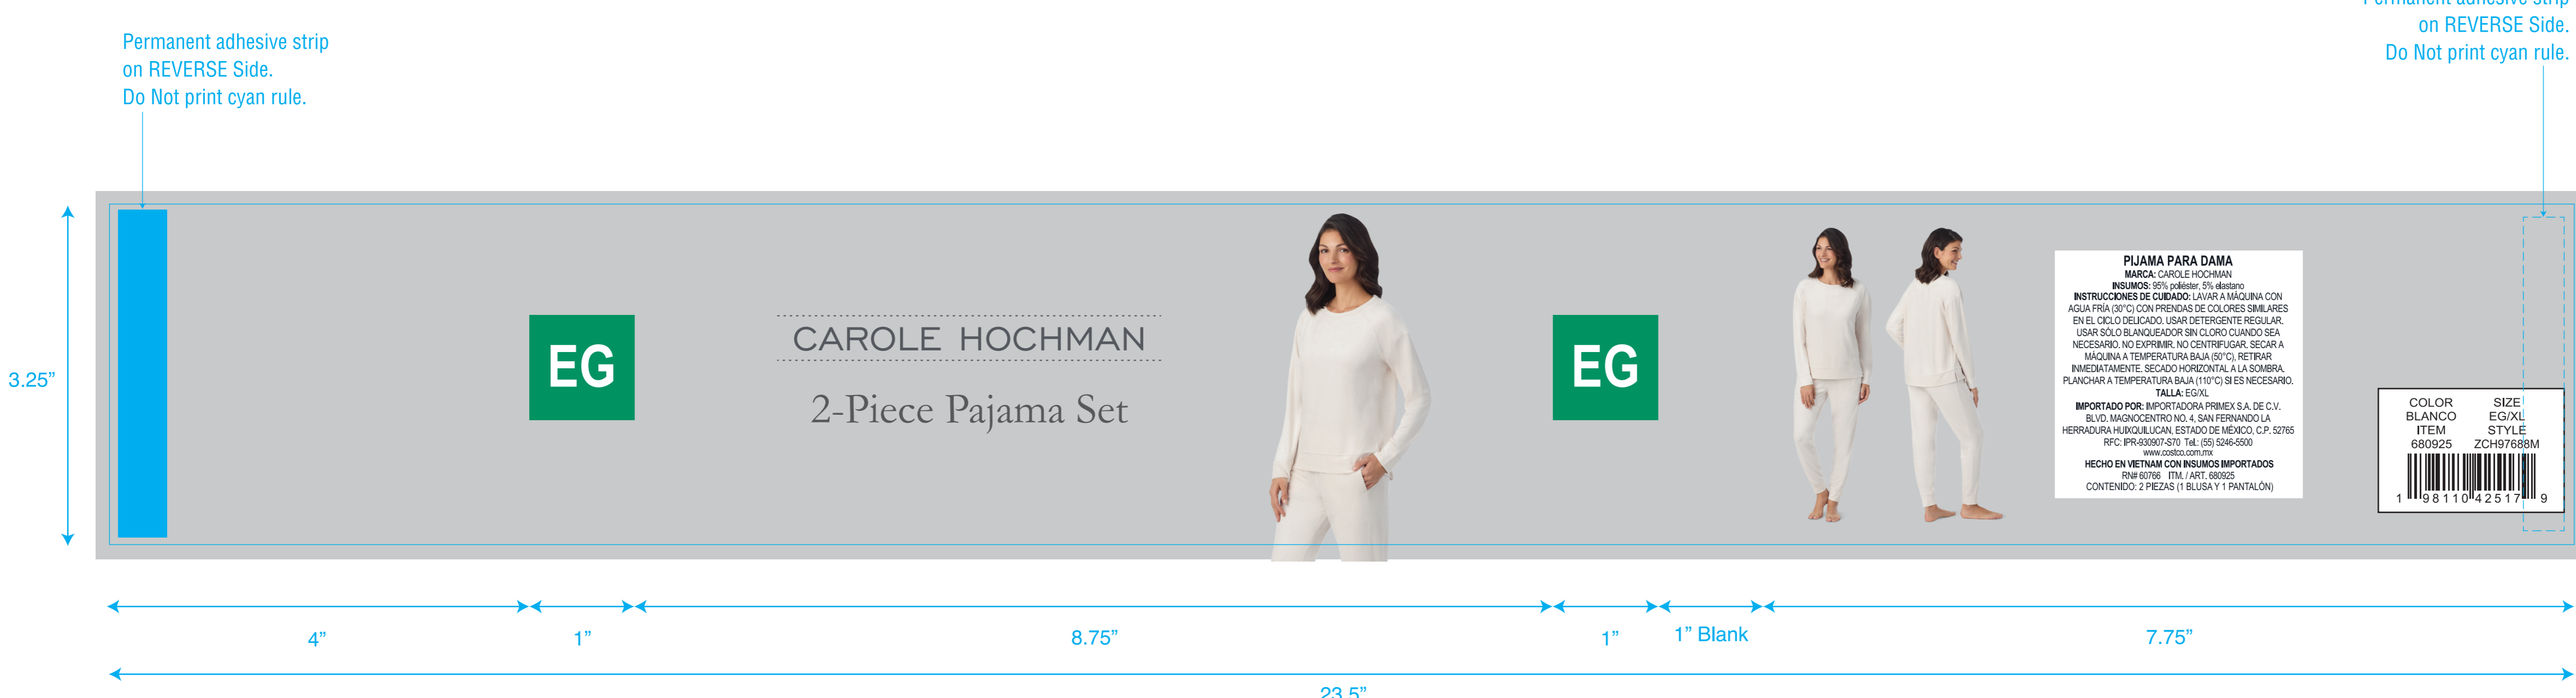

| | | | |
|--|---------------|--|--------------|
| | Pantone 113C | | Pantone 293C |
| | Pantone 1795C | | Pantone 340C |

STYLE# ZCH95204M / ZCH95204M /
FILE NAME CSSH18019477 Costco MK CH Dropped Needle Vekour PJ Set F26
DATE 03/06/2026
DIMENSIONS 23.5" W x 3.25" H
COLOR 4/C Process
MATERIAL PP 0.15mm

MEX
Permanent adhesive strip on REVERSE Side. Do Not print cyan rule.

MEX
Permanent adhesive strip on REVERSE Side. Do Not print cyan rule.

MEX
Permanent adhesive strip on REVERSE Side. Do Not print cyan rule.

MEX
Permanent adhesive strip on REVERSE Side. Do Not print cyan rule.

Brand: KOMAR

Item Code: _____ Product: _____ Size: 23.5"x3.25" Reference#: _____
 Artwork by: Karen Artwork date: 2026.3.11 Paper Grammage: _____