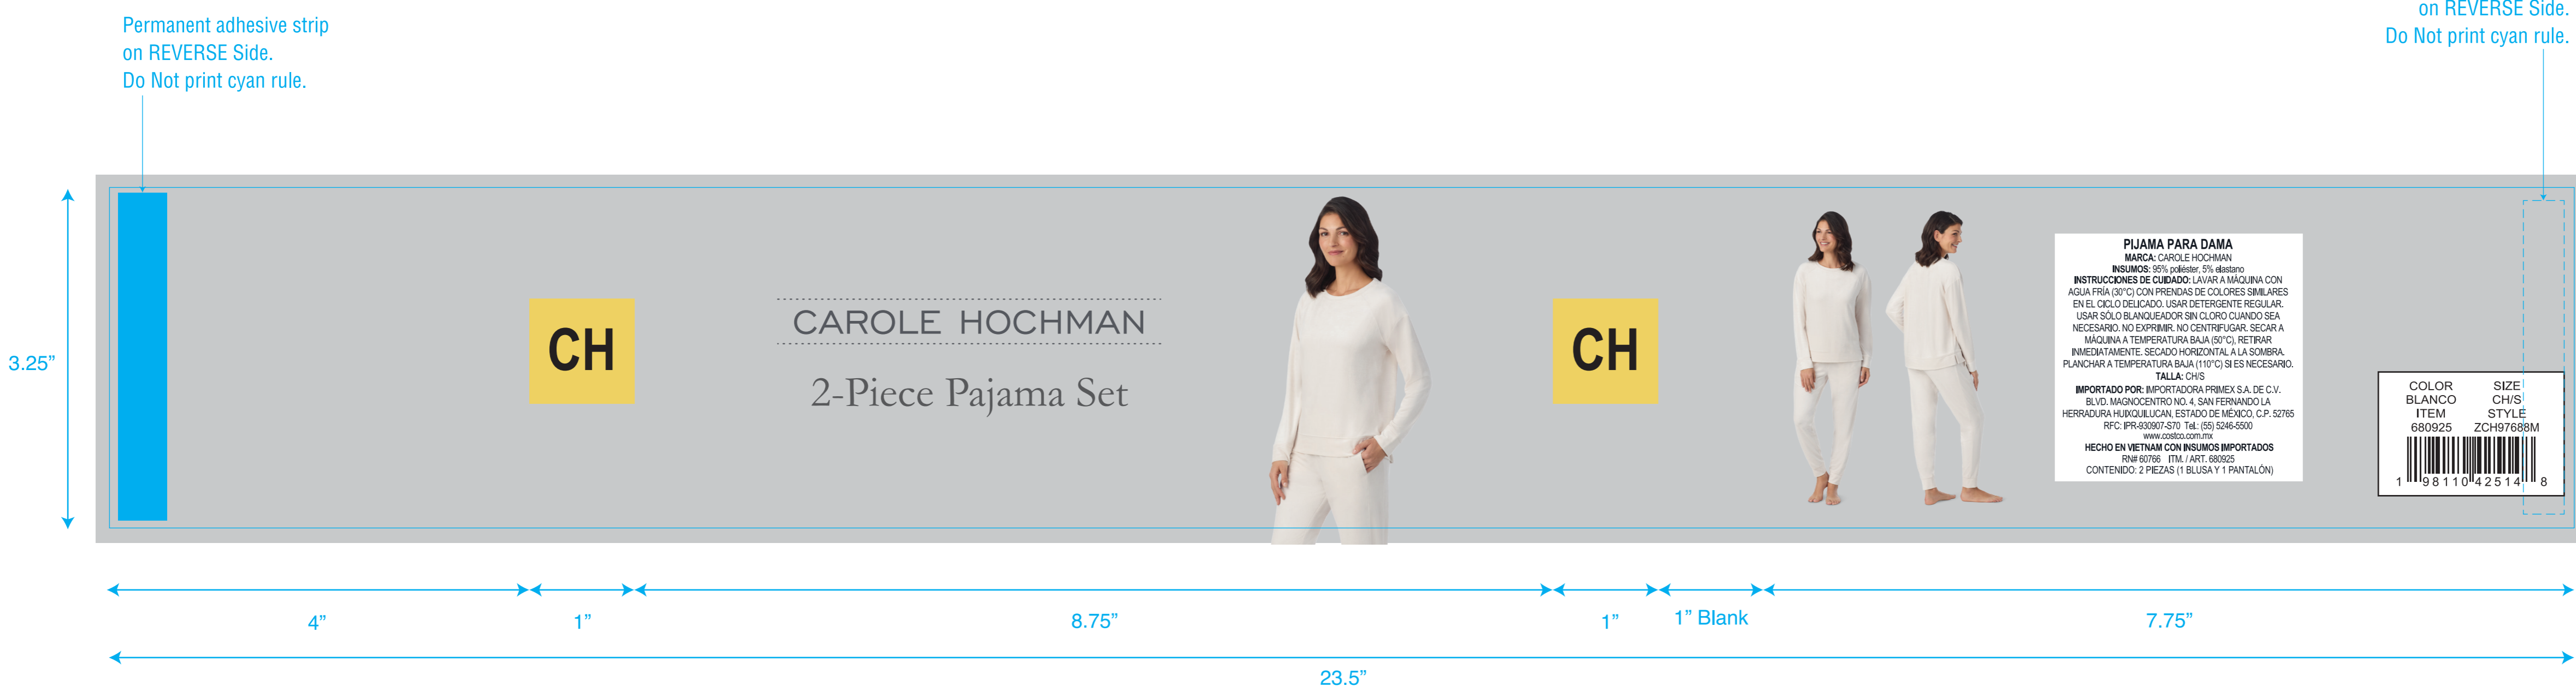

Relay Packaging Group (Global)

Room 801, 8th Floor, Building D1, Lane 388, Puwang Road, Meilong Town, Minhang District, Shanghai Zip code:200237

Product Size: 23.5"x3.25"
CSSH18019477C
COLOR: 4/C PROCESS

| | | | |
|--|---------------|--|--------------|
| | Pantone 113C | | Pantone 293C |
| | Pantone 1795C | | Pantone 340C |

STYLE# ZCH95204M / ZCH95204M /
FILE NAME CSSH18019477 Costco MK CH Dropped Needle Vekour PJ Set F26
DATE 03/06/2026
DIMENSIONS 23.5" W x 3.25" H
COLOR 4/C Process
MATERIAL PP 0.15mm

MEX
Permanent adhesive strip on REVERSE Side. Do Not print cyan rule.

MEX
Permanent adhesive strip on REVERSE Side. Do Not print cyan rule.

MEX
Permanent adhesive strip on REVERSE Side. Do Not print cyan rule.

MEX
Permanent adhesive strip on REVERSE Side. Do Not print cyan rule.

Brand: KOMAR

Item Code: _____ Product: _____ Size: 23.5"x3.25" Reference#: _____
 Artwork by: Karen Artwork date: 2026.3.11 Paper Grammage: _____