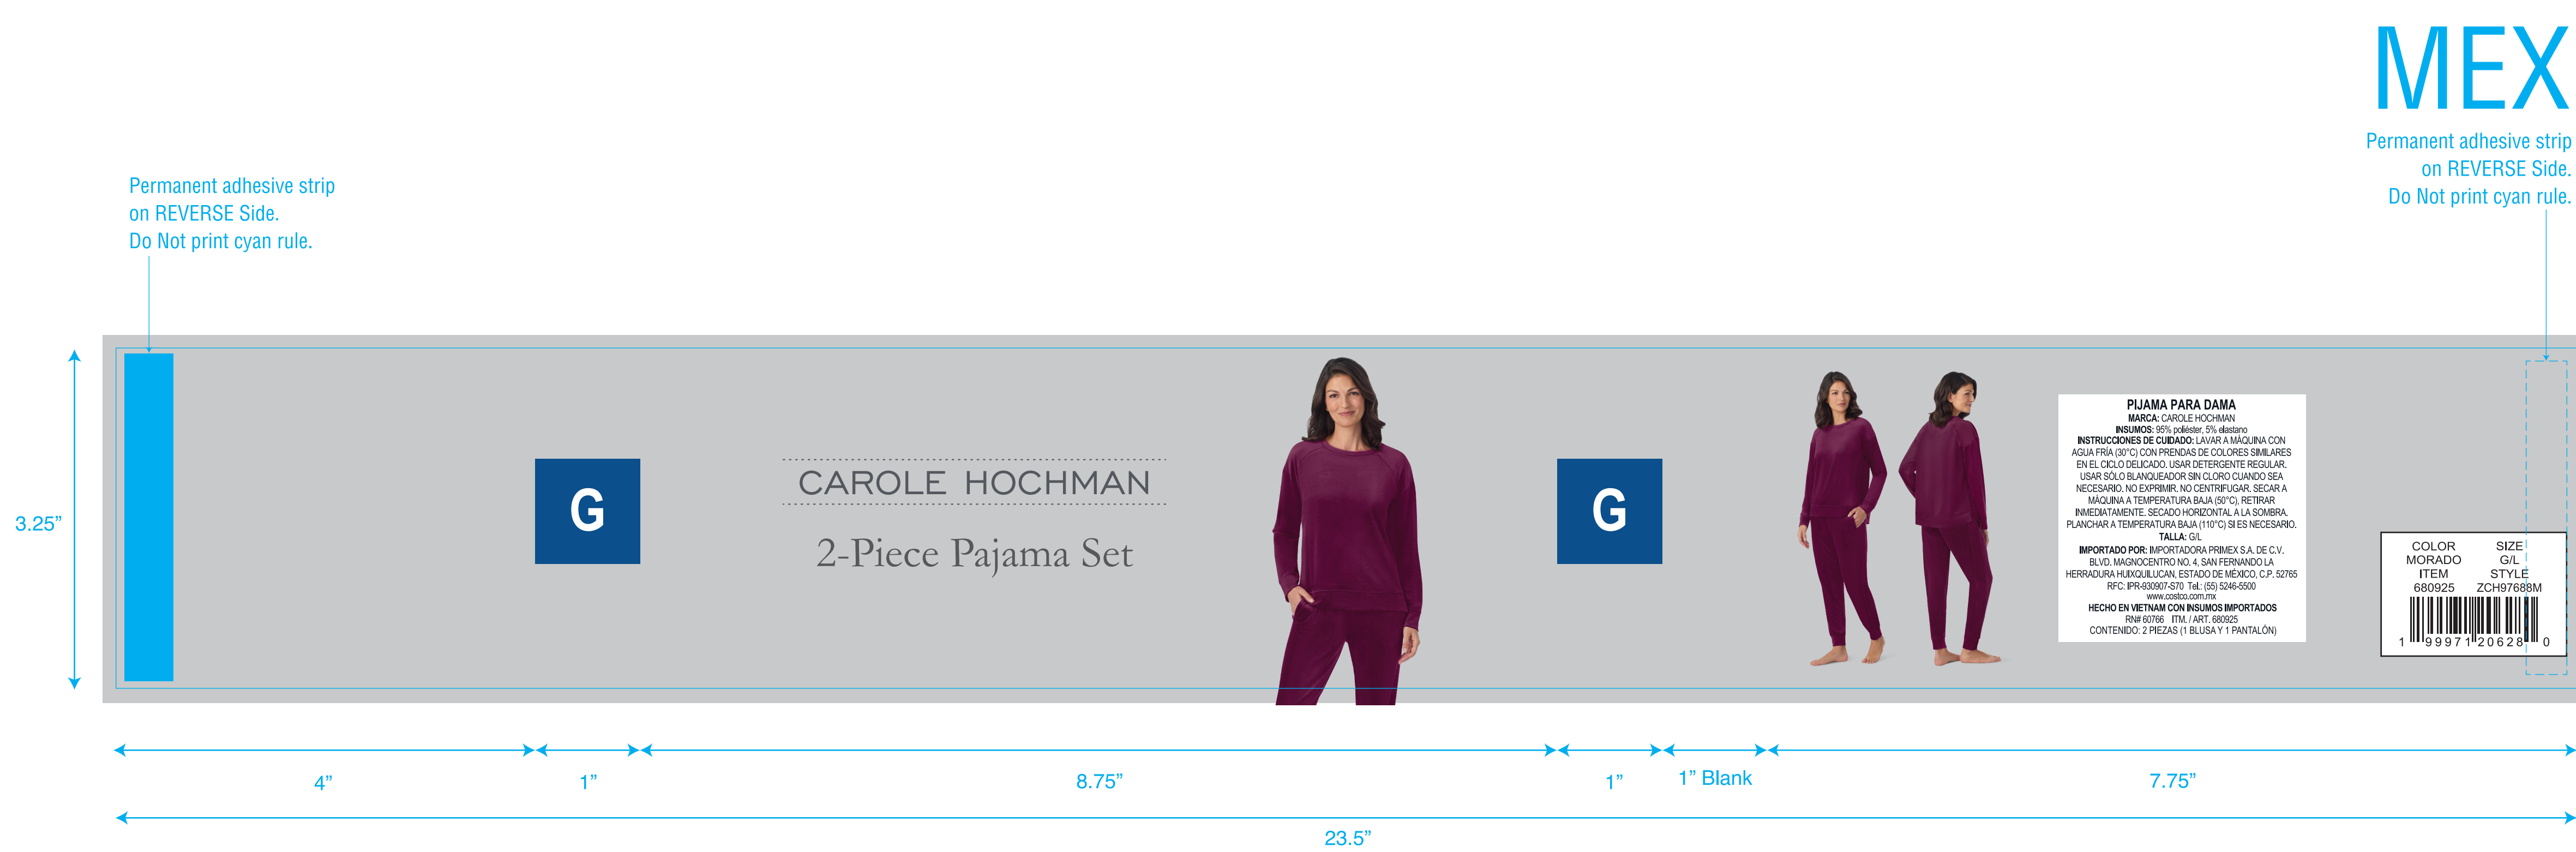

Relay Packaging Group (Global)

Room 801, 8th Floor, Building D1, Lane 388, Puwang Road, Meilong Town, Minhang District, Shanghai Zip code:200237

Product Size: 23.5"x3.25"
 CSSH18019477D
 COLOR: 4/C PROCESS

 Pantone 113C Pantone 293C
 Pantone 1795C Pantone 340C

STYLE# ZCH9204M / ZCH9204M /
 FILE NAME CSSH18019477 Costo MX CH Dropped Needle Vekour PJ Set F26
 DATE 03/06/2026
 DIMENSIONS 23.5" W x 3.25" H
 COLOR 4/C Process
 MATERIAL PP 0.15mm

MEX
 Permanent adhesive strip
 on REVERSE Side.
 Do Not print cyan rule.

Brand: KOMAR

Item Code: _____ Product: _____ Size: 23.5"x3.25" Reference#: _____
 Artwork by: Karen _____ Artwork date: 2026.3.11 Paper Grammage: _____
 Front Color: _____