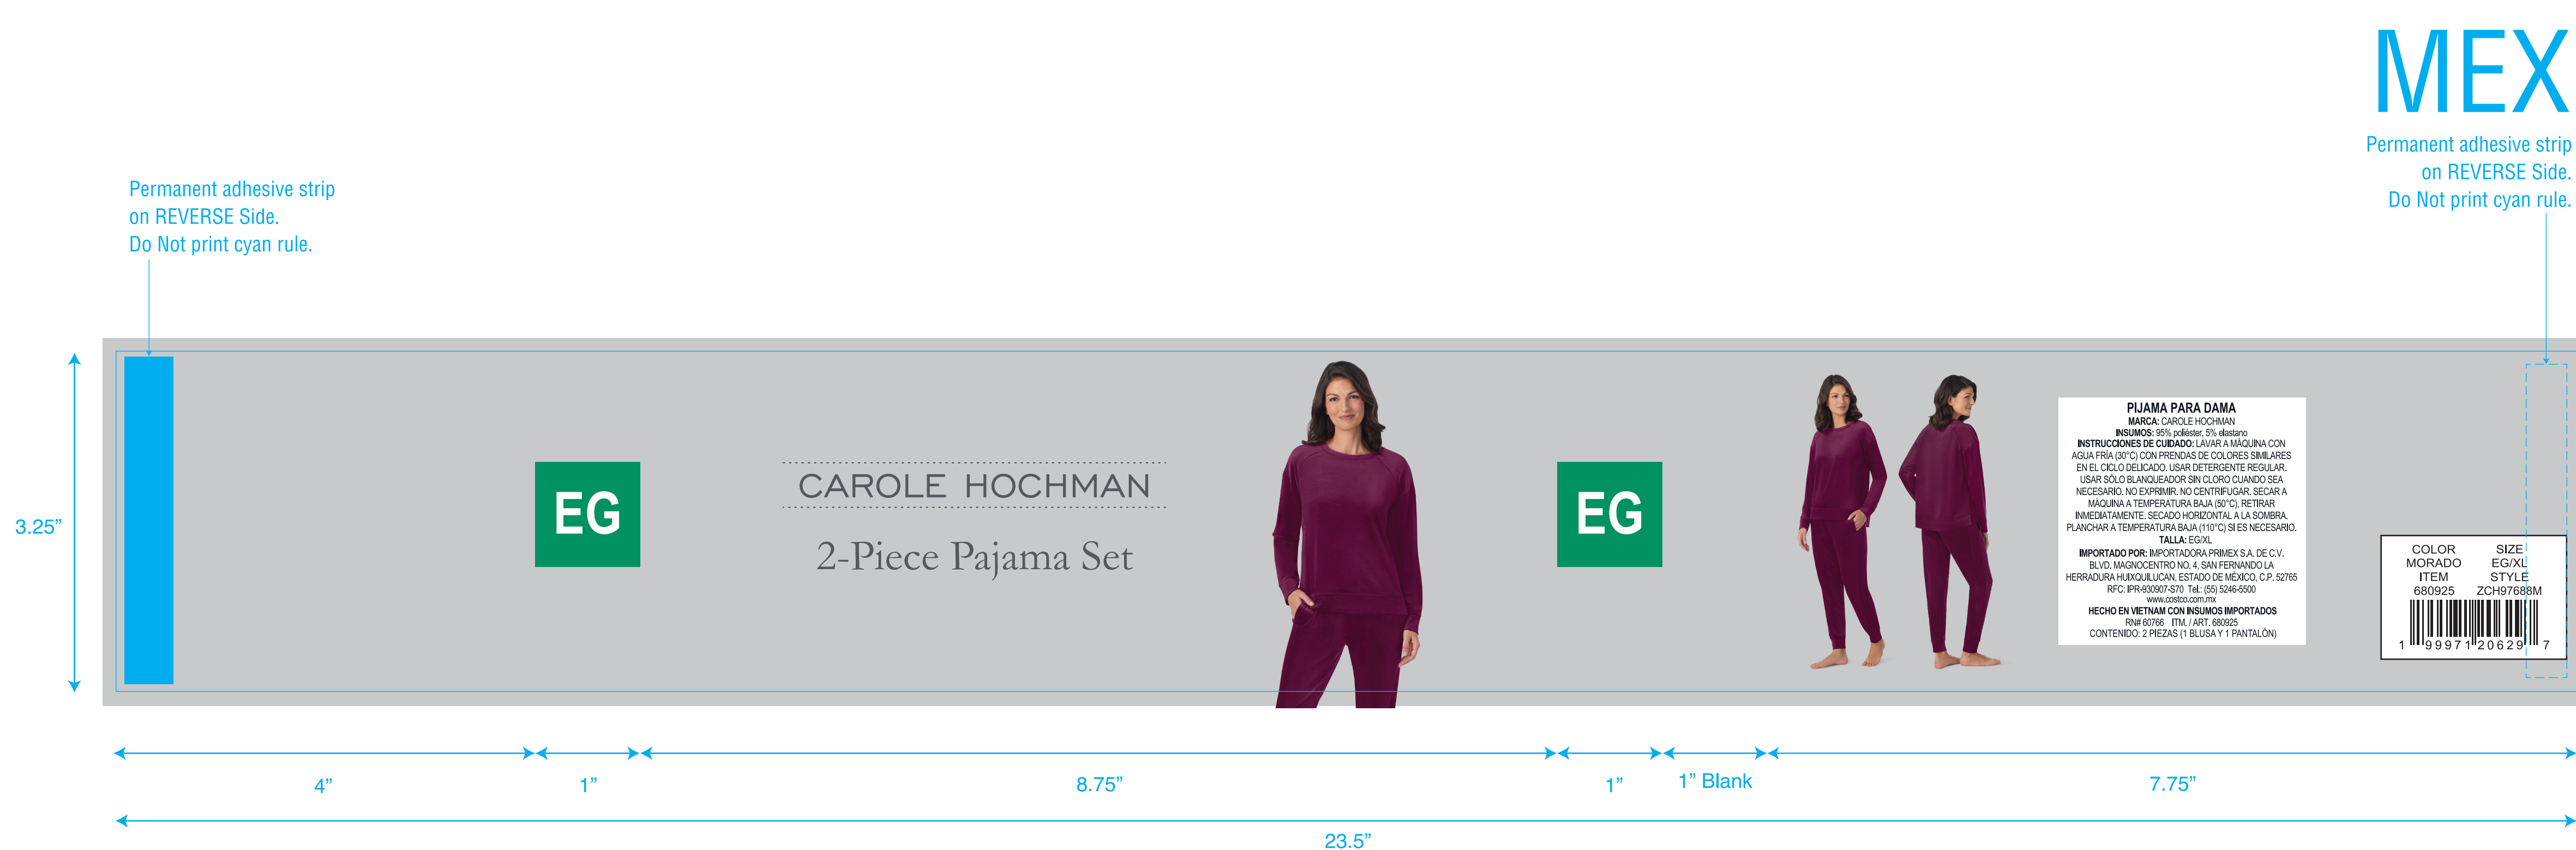

Relay Packaging Group (Global)

Room 801, 8th Floor, Building D1, Lane 388, Puwang Road, Meilong Town, Minhang District, Shanghai Zip code:200237

Product Size: 23.5"x3.25"
 CSSH18019477D
 COLOR: 4/C PROCESS

 Pantone 113C Pantone 293C
 Pantone 1795C Pantone 340C

STYLE# ZCH9204M / ZCH9204M /
 FILE NAME CSSH18019477 Costo MX CH Dropped Needle Vekour PJ Set F26
 DATE 03/06/2026
 DIMENSIONS 23.5" W x 3.25" H
 COLOR 4/C Process
 MATERIAL PP 0.15mm

MEX
 Permanent adhesive strip
 on REVERSE Side.
 Do Not print cyan rule.

Brand: KOMAR

Item Code: _____ Product: _____ Size: 23.5"x3.25" Reference#: _____
 Artwork by: Karen _____ Artwork date: 2026.3.11 Paper Grammage: _____
 Front Color: _____