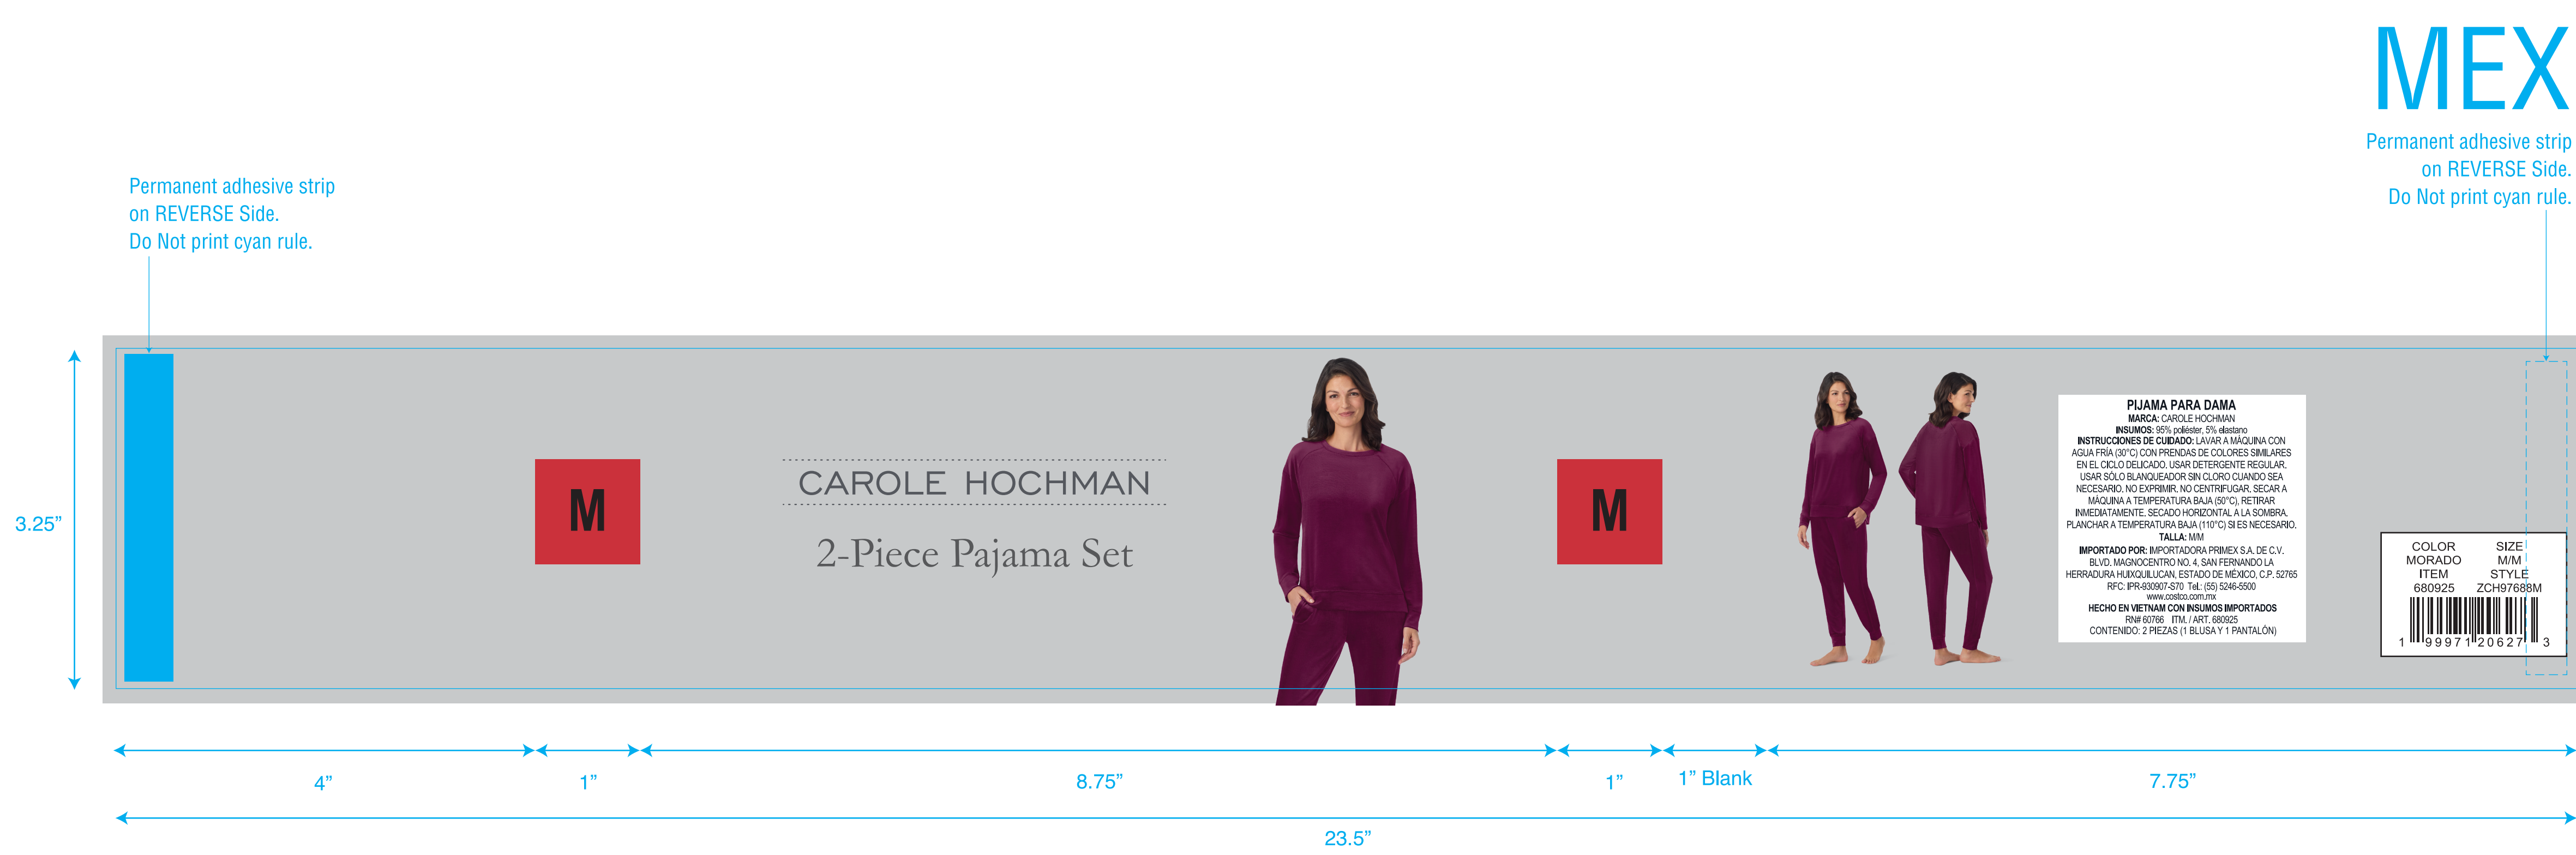

Relay Packaging Group (Global)

Room 801, 8th Floor, Building D1, Lane 388, Puwang Road, Meilong Town, Minhang District, Shanghai Zip code:200237

Product Size: 23.5"x3.25"
 CSSH18019477D
 COLOR: 4/C PROCESS

 Pantone 113C Pantone 293C
 Pantone 1795C Pantone 340C

STYLE# ZCH9204M / ZCH9204M /
 FILE NAME CSSH18019477 Costo MX CH Dropped Needle Vekour PJ Set F26
 DATE 03/06/2026
 DIMENSIONS 23.5" W x 3.25" H
 COLOR 4/C Process
 MATERIAL PP 0.15mm

MEX
 Permanent adhesive strip
 on REVERSE Side.
 Do Not print cyan rule.

Brand: KOMAR

Item Code: _____ Product: _____ Size: 23.5"x3.25" Reference#: _____
 Artwork by: Karen _____ Artwork date: 2026.3.11 Paper Grammage: _____
 Front Color: _____