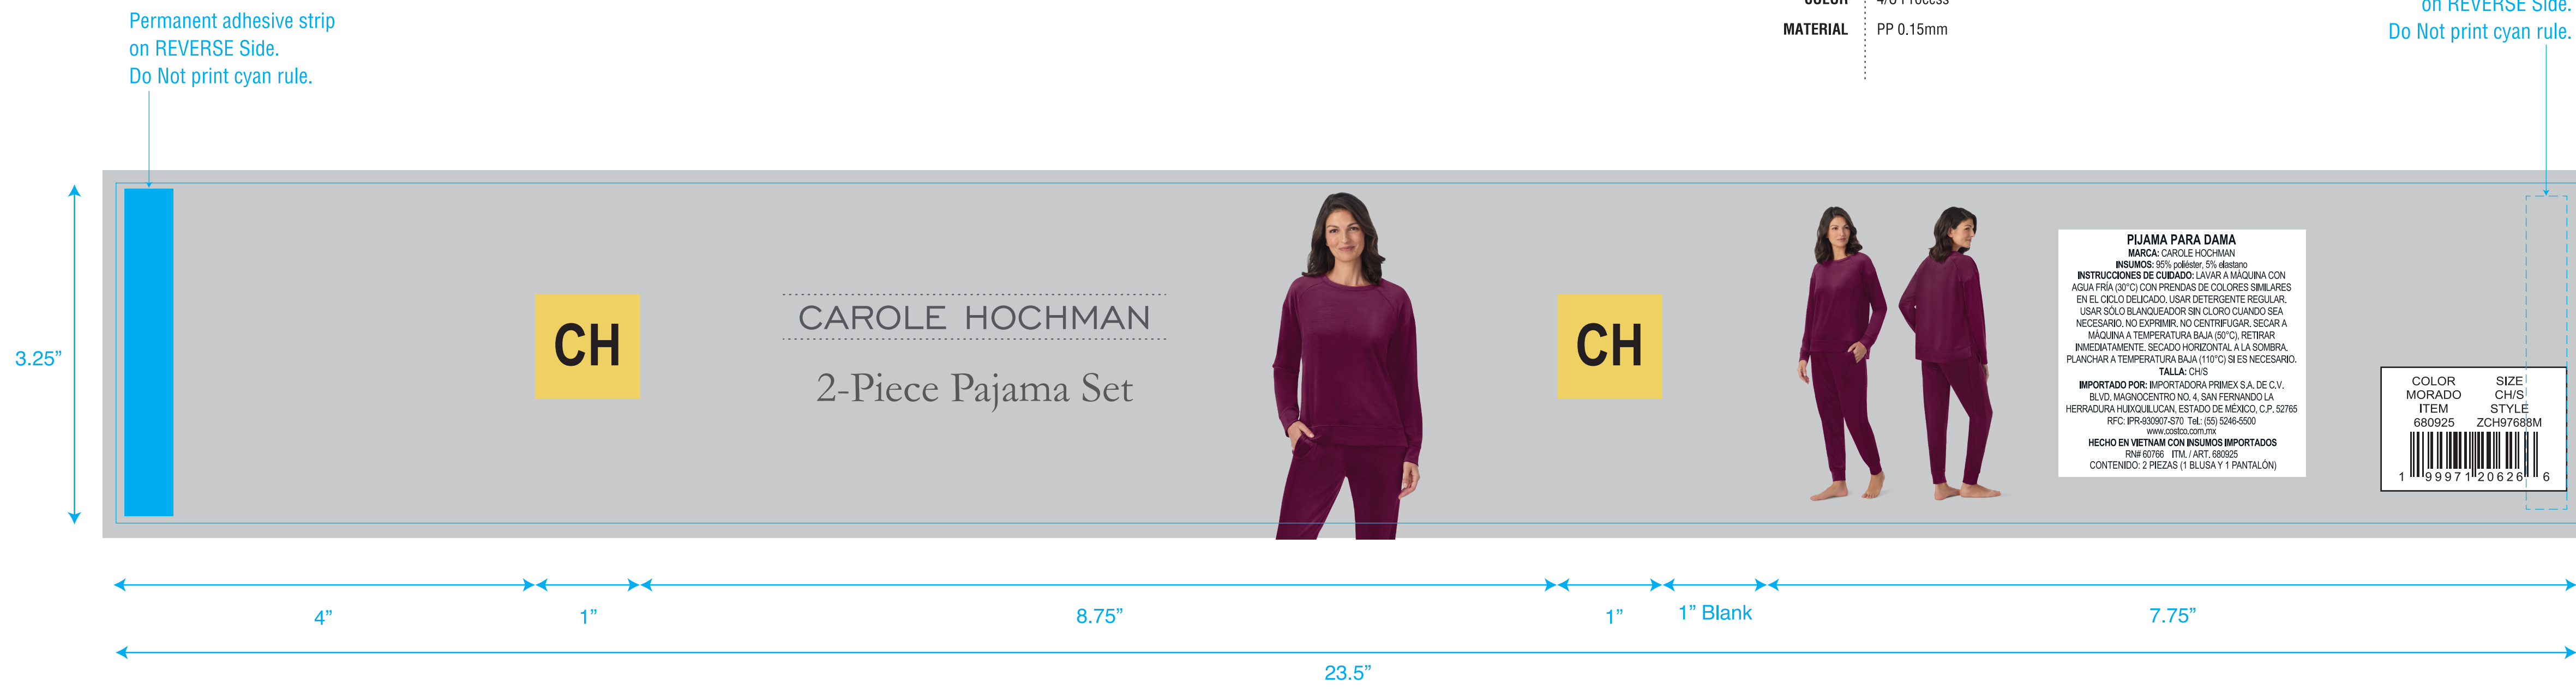

Relay Packaging Group (Global)

Room 801, 8th Floor, Building D1, Lane 388, Puwang Road, Meilong Town, Minhang District, Shanghai Zip code:200237

Product Size: 23.5"x3.25"
 CSSH18019477D
 COLOR: 4/C PROCESS

 Pantone 113C Pantone 293C
 Pantone 1795C Pantone 340C

STYLE# ZCH9204M / ZCH9204M /
 FILE NAME CSSH18019477 Costo MX CH Dropped Needle Vekour PJ Set F26
 DATE 03/06/2026
 DIMENSIONS 23.5" W x 3.25" H
 COLOR 4/C Process
 MATERIAL PP 0.15mm

MEX
 Permanent adhesive strip
 on REVERSE Side.
 Do Not print cyan rule.

Brand: KOMAR

Item Code: _____ Product: _____ Size: 23.5"x3.25" Reference#: _____
 Artwork by: Karen _____ Artwork date: 2026.3.11 Paper Grammage: _____
 Front Color: _____