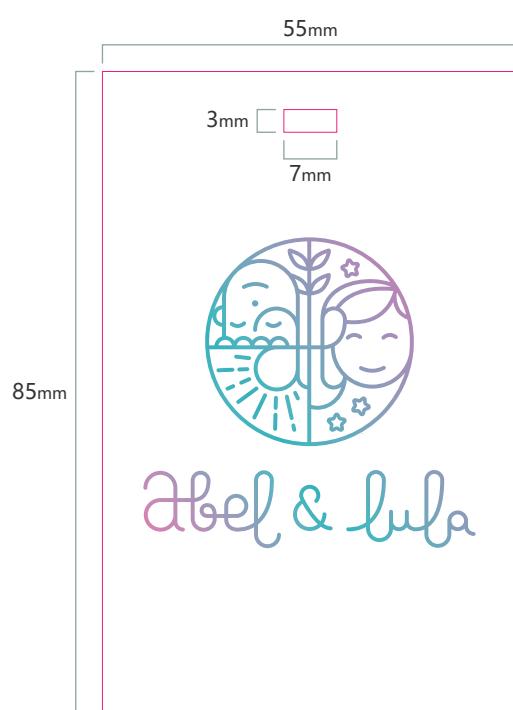

### Artwork

Item Code: \_\_\_\_\_ Product: \_\_\_\_\_ Size:55x85mm Reference#: \_\_\_\_\_  
 Artwork: Karen \_\_\_\_\_ Artwork date:2026.3.17 Paper Grammage: \_\_\_\_\_  
 Color: K

— cut (横切线)

**THIS ARTWORK WILL BE GOING TO PRINT!**

### Artwork

Item Code: \_\_\_\_\_ Product: \_\_\_\_\_ Size:55x85mm Reference# : \_\_\_\_\_  
 Artwork: Karen \_\_\_\_\_ Artwork date:2026.3.17 \_\_\_\_\_ Paper Grammage : \_\_\_\_\_  
 Color:      K

— cut (横切线)

### Artwork

Item Code: \_\_\_\_\_ Product: \_\_\_\_\_ Size:55x85mm Reference# : \_\_\_\_\_  
 Artwork: Karen \_\_\_\_\_ Artwork date:2026.3.17 Paper Grammage : \_\_\_\_\_  
 Color: K

— cut (横切线)

**THIS ARTWORK WILL BE GOING TO PRINT!**