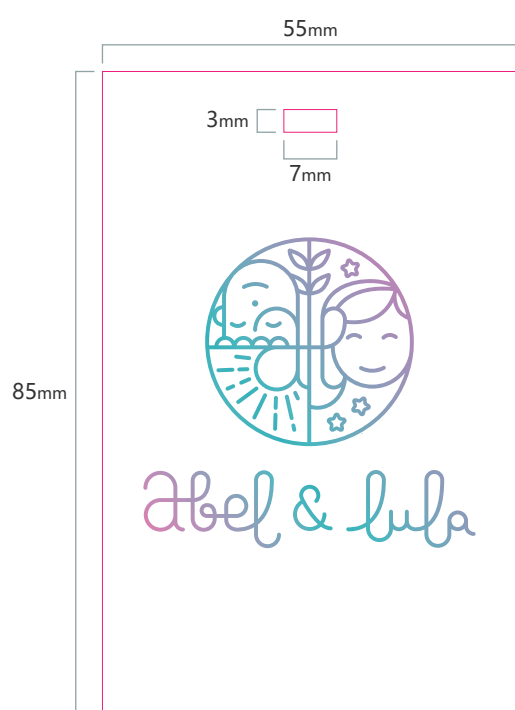

### Artwork

Item Code: \_\_\_\_\_ Product: \_\_\_\_\_ Size:55x85mm Reference#: \_\_\_\_\_  
 Artwork: Karen \_\_\_\_\_ Artwork date:2026.3.17 Paper Grammage: \_\_\_\_\_  
 Color: K

— cut (横切线)

**THIS ARTWORK WILL BE GOING TO PRINT!**

### Artwork

Item Code: \_\_\_\_\_ Product: \_\_\_\_\_ Size:55x85mm Reference# : \_\_\_\_\_  
 Artwork: Karen \_\_\_\_\_ Artwork date:2026.3.17 \_\_\_\_\_ Paper Grammage : \_\_\_\_\_  
 Color:      K

— cut (横切线)

### Artwork

Item Code: \_\_\_\_\_ Product: \_\_\_\_\_ Size:55x85mm Reference# : \_\_\_\_\_  
 Artwork: Karen \_\_\_\_\_ Artwork date:2026.3.17 Paper Grammage : \_\_\_\_\_  
 Color: K

— cut (横切线)

**THIS ARTWORK WILL BE GOING TO PRINT!**