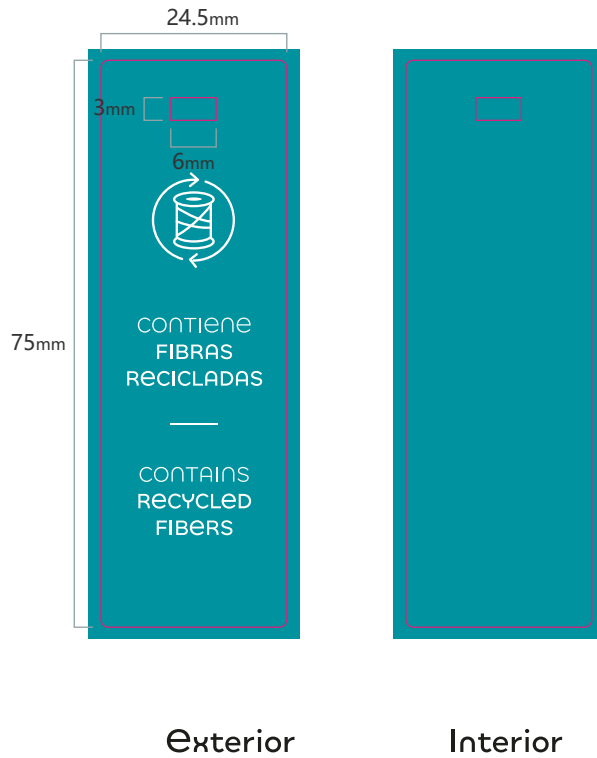

Order Preview

Article:0762648 , Total Quantity:参考PDF数量

Artwork			
Item Code:	Product:	Size:24.5x75mm	Reference# :
Artwork: Karen	Artwork date:2026.3.6	Paper Grammage :	
Color:  PANTONE 2235C			
 cut (模切线)			

THIS ARTWORK WILL BE GOING TO PRINT!

PLEASE LOOK IT OVER CAREFULLY & CONTINUE ROUTING TO THE NEXT DEPARTMENT IN A TIMELY MANNER

By signing off on this artwork you are indicating that you have looked over and approved all artwork for placement, content and dimensions and have shown and received approval from any and all other necessary persons within your department