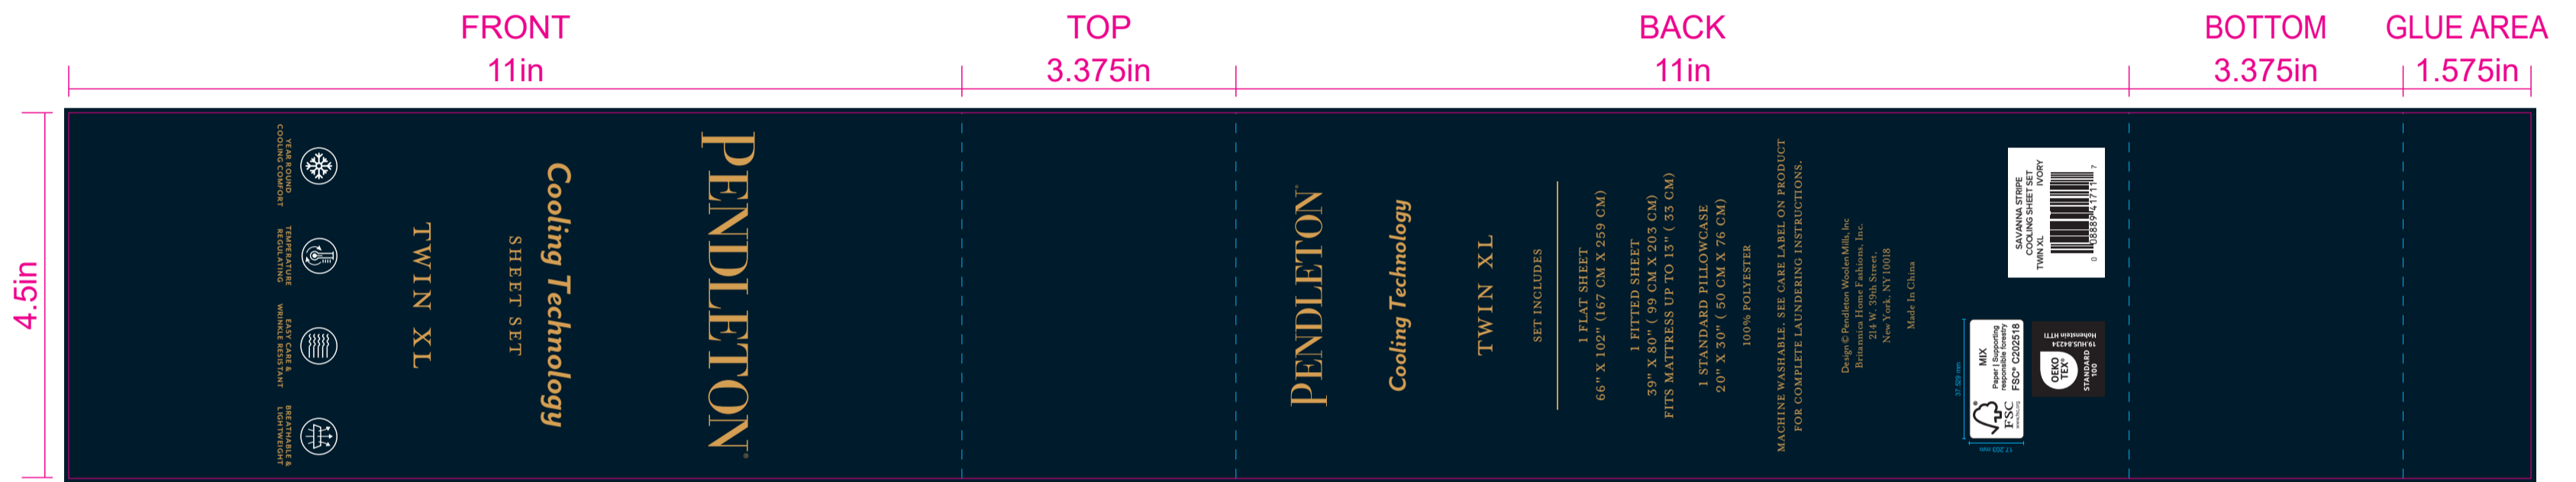

Artwork

Artwork by : Wu

Product:INS_759

Size: 30.325x4.5in

Paper Grammage : 330GSM CCS WITH SUPER DULL VARNISH FINISHING

Color : 4COLOR PROCESS

This document is intended only for use as a reference for the individual or entity to which it is being presented and may contain information which is privileged and confidential. No reproduction or distribution is permitted without the consent of Relay International Corporation.
此文档仅供参阅使用作参考, 包含相关特权和机密的内容。 没有经过Relay的许可不得复制或生产或流传。

THIS ARTWORK WILL BE GOING TO PRINT!

PLEASE LOOK IT OVER CAREFULLY & CONTINUE ROUTING TO THE NEXT DEPARTMENT IN A TIMELY MANNER

By signing off on this artwork you are indicating that you have looked over and approved all artwork for placement, content and dimensions and have shown and received approval from any and all other necessary persons within your department.

If changes are necessary, please indicate all changes on the artwork.