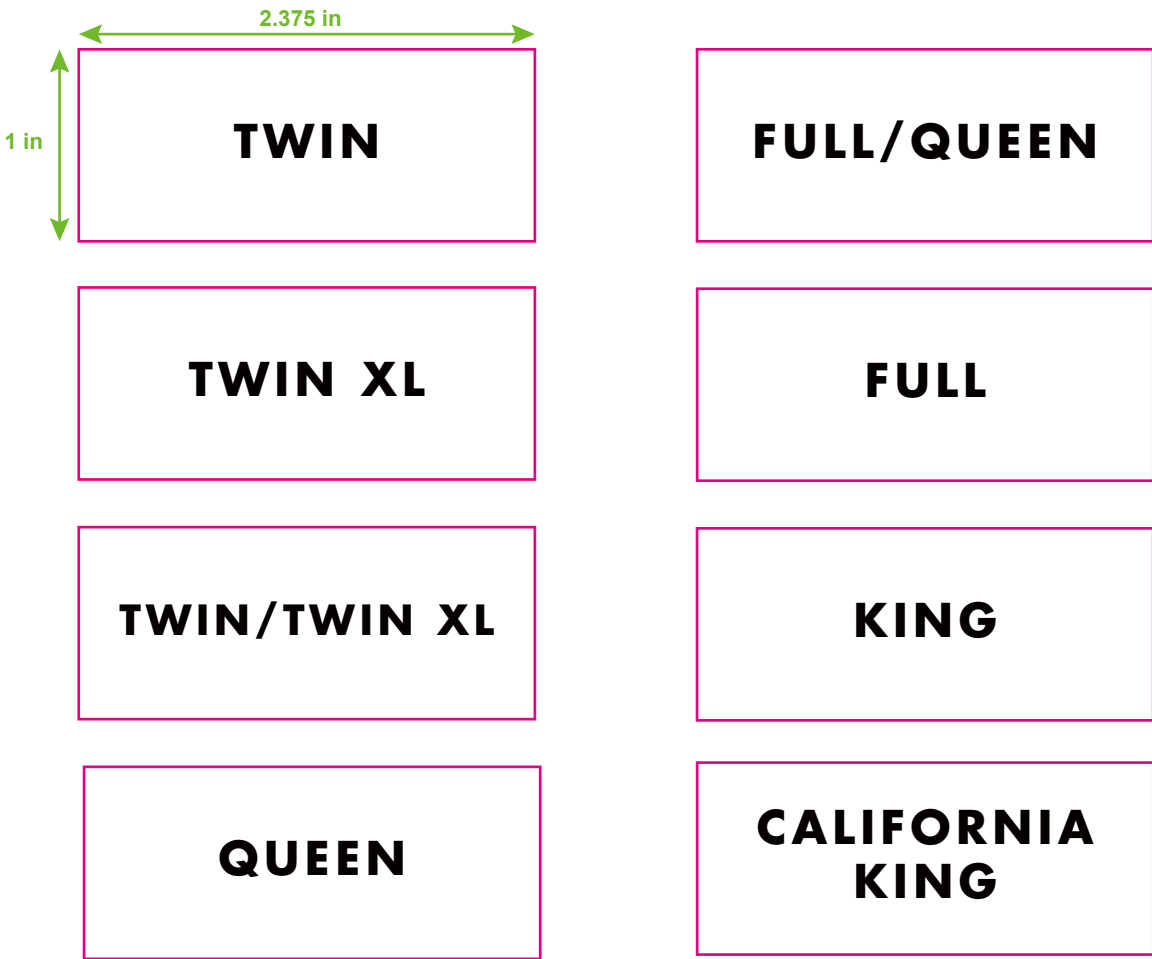

Product Size:

PART #:	USHE7921678	— — — — —	DIE CUT
DESCRIPTION:	TH SIZE BOARD	· · · · ·	SCORE / FOLD LINE
SIZE:	2.375"W X 1"H	CONSTRUCTION MARKS DO NOT PRINT	
COLORWAY:	Henimo	COLOR SPECIFICATIONS:	
VENDOR:	CL614		
PUR #:		BLACK	WHITE
ALL ART WORK CONTAINED IN THIS DOCUMENT IS PROPRIETARY AND CONFIDENTIAL - ALL QUESTIONS CONCERNING ART WORK SHOULD BE DIRECTED TO Packaging@Revman.com			

	Customer:	REVMAN	Date:	2025.03.21	COLOR(S): 
	Brand:	TH	Material:	STICKER	
	Product:	USHE7921678	Size:	2.375 IN X 1 IN	

This Artwork/Proof is Being Submitted For Your Approval.

To ensure accurate production of your order—please check this layout for design, spelling and color. The colors on this proof do not necessarily represent the exact shade of Printing ink on substrate. ALMA will not be responsible, after the receipt of a signed approval of this document, for errors, omissions, etc. overlooked by the customer. Production may begin upon receipt of this proof, after it has been approved & signed. In the event of any alteration of layout contents, by the customer, such alteration shall be notified to ALMA by means of email. In the absence of such notification, ALMA shall not be responsible for any consequential issues arising from the alteration.