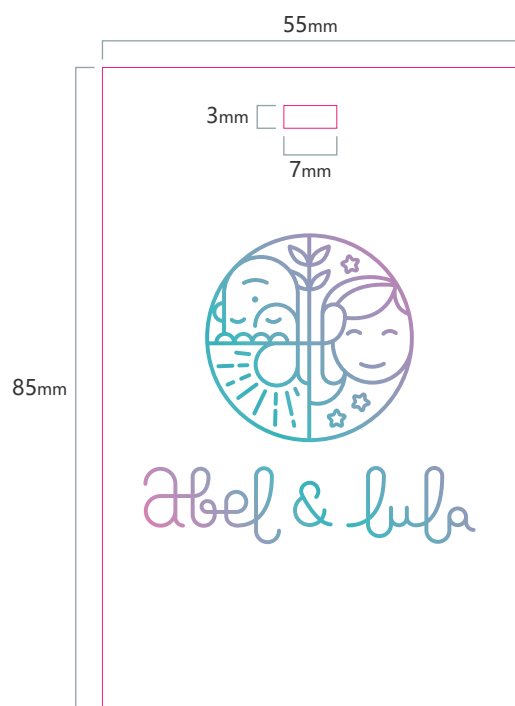

### Artwork

Item Code: \_\_\_\_\_ Product: \_\_\_\_\_ Size:55x85mm Reference# : \_\_\_\_\_  
 Artwork: Karen \_\_\_\_\_ Artwork date:2026.3.18 Paper Grammage : \_\_\_\_\_  
 Color: K

— cut (横切线)

**THIS ARTWORK WILL BE GOING TO PRINT!**

## Order Preview

Article:0762755 , Total Quantity:参考PDF数量

Logotipo impresso  
iridiscence

ANVERSO

REVERSO

### Artwork

Item Code: \_\_\_\_\_ Product: \_\_\_\_\_ Size:55x85mm Reference# : \_\_\_\_\_

Artwork: Karen Artwork date:2026.3.18 Paper Grammage : \_\_\_\_\_

Color: K

— cut (横切线)