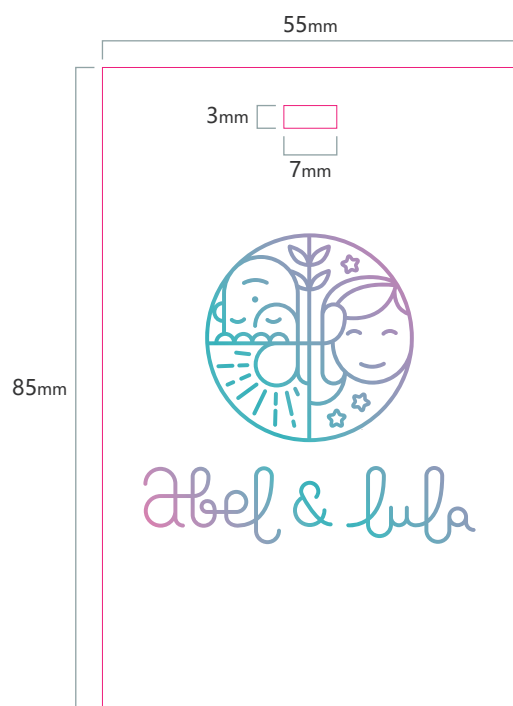

## Order Preview

Article:0762755 , Total Quantity:参考PDF数量

Logotipo impresso  
iridiscete

ANVERSO

REVERSO

### Artwork

Item Code: \_\_\_\_\_ Product: \_\_\_\_\_ Size:55x85mm Reference# : \_\_\_\_\_  
 Artwork: Karen \_\_\_\_\_ Artwork date:2026.3.18 Paper Grammage : \_\_\_\_\_  
 Color: K

— cut (横切线)

**THIS ARTWORK WILL BE GOING TO PRINT!**

### Artwork

Item Code: \_\_\_\_\_ Product: \_\_\_\_\_ Size:55x85mm Reference# : \_\_\_\_\_

Artwork: Karen Artwork date:2026.3.18 Paper Grammage : \_\_\_\_\_

Color: K

— cut (横切线)