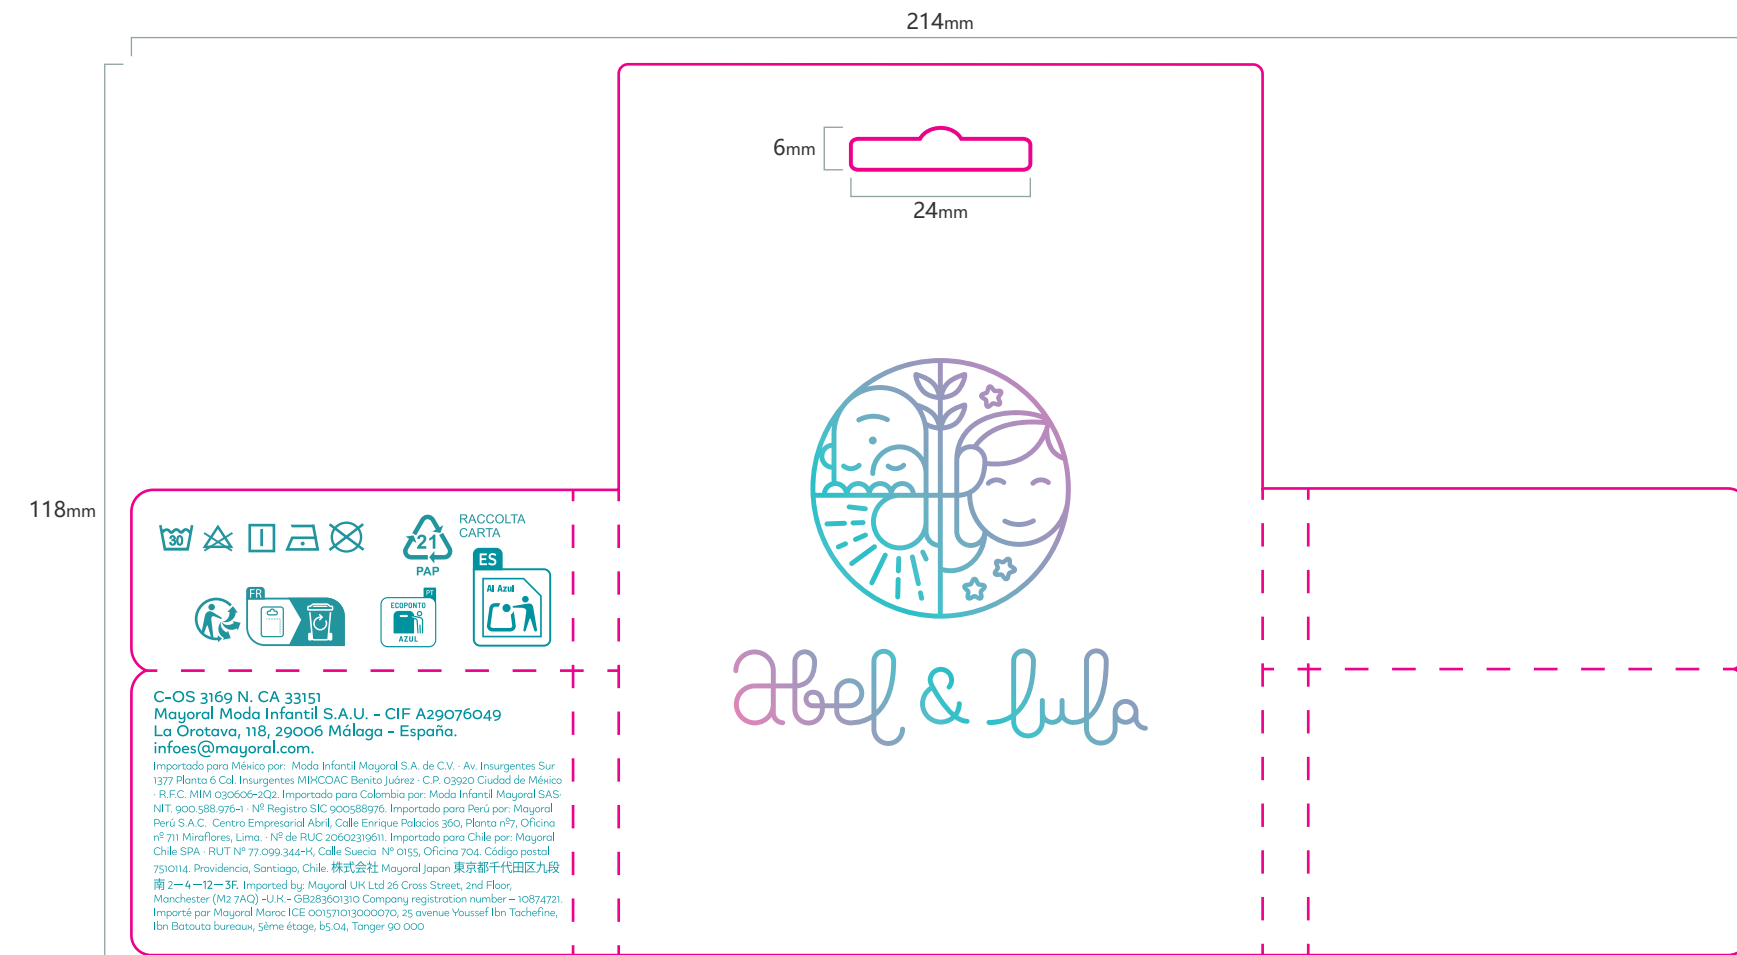

Order Preview

Article:0762567 , Total Quantity:参考PDF数量

Anverso