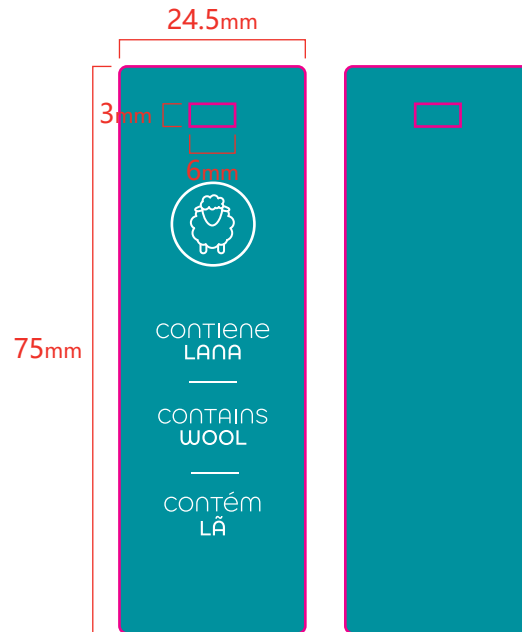

Order Preview

Article:0762310 , Total Quantity:参考PDF数量

Artwork

Po:0762310

Product:

Size:24.5x75mm

Item no(reference#) : TYPE 4

Artwork: Karen

Artwork date:2026.3.18

Paper Grammage :

Front Color :

Back Color :

— cut (请勾选)

THIS ARTWORK WILL BE GOING TO PRINT!

PLEASE LOOK IT OVER CAREFULLY & CONTINUE ROUTING TO THE NEXT DEPARTMENT IN A TIMELY MANNER

If changes are necessary, please indicate all changes on the artwork.