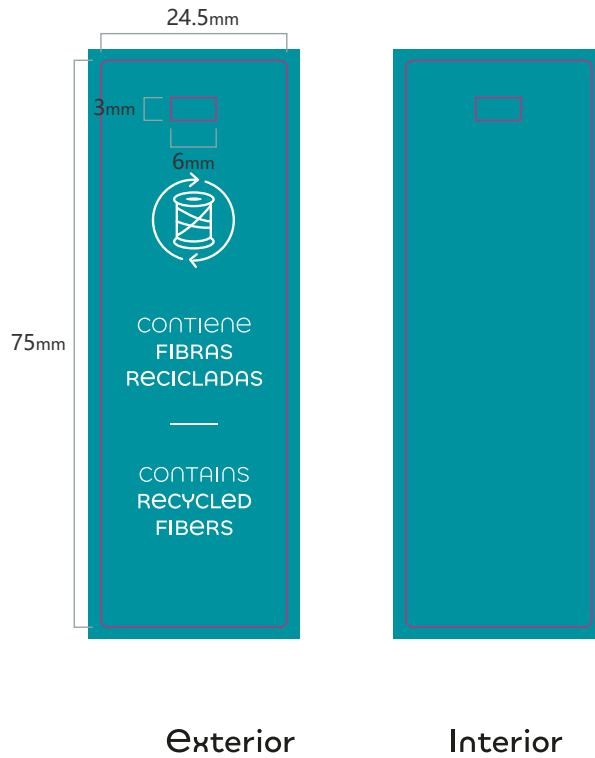

Order Preview

Article:0762648 , Total Quantity:参考PDF数量

Exterior

Interior

Artwork

Item Code:	Product:	Size:24.5x75mm	Reference# :
Artwork: Karen	Artwork date:2026.3.18	Paper Grammage :	
Color: PANTONE 2235C			

cut (模切线)

THIS ARTWORK WILL BE GOING TO PRINT!

PLEASE LOOK IT OVER CAREFULLY & CONTINUE ROUTING TO THE NEXT DEPARTMENT IN A TIMELY MANNER