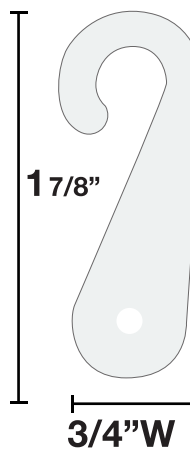

BP128

L_2PR Super Soft Boot Anklet

HDCRD

2.5"-x-3.25"-x-0.625"G

1/28/26dc

FA26_TJ MAXX

Didi_1.28.26

CLEAR J HOOK

**DO NOT PRINT
DIE LINE** _____
FOLD/SCORE - - - - -

PMS426U

BEARPAW and all BEARPAW logos are trademarks of Romeo & Juliette, Inc. This product is produced under license by GCE International, Inc. RN# 112102 Made In China BPx50

款号: 06LXC042922-SK
日期: 2026.03.17

350gms MATTE FINISH

FOR PLACEMENT

168.15mm

69.85mm

15.8mm

82.5mm

63.5mm

孔大小2MM