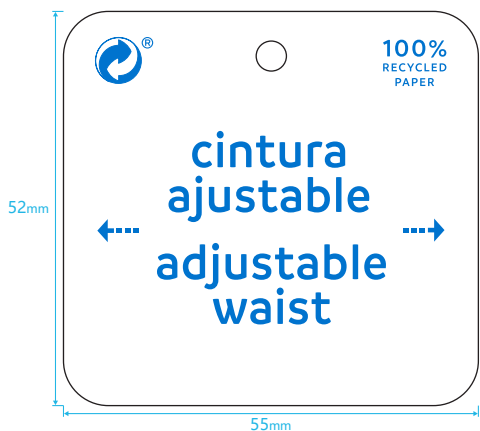

Order Preview

MAYORAL - 685 NINGBO HALIDA IMP. & EXP. CO.,LTD, MISS

Article:0762516, Total Quantity:参考PDF数量

Order Number: 00553
Order Date: 18/03/2026
Validation Date: 18/03/2026

SILK SCREEN (1+0)

正面丝网印