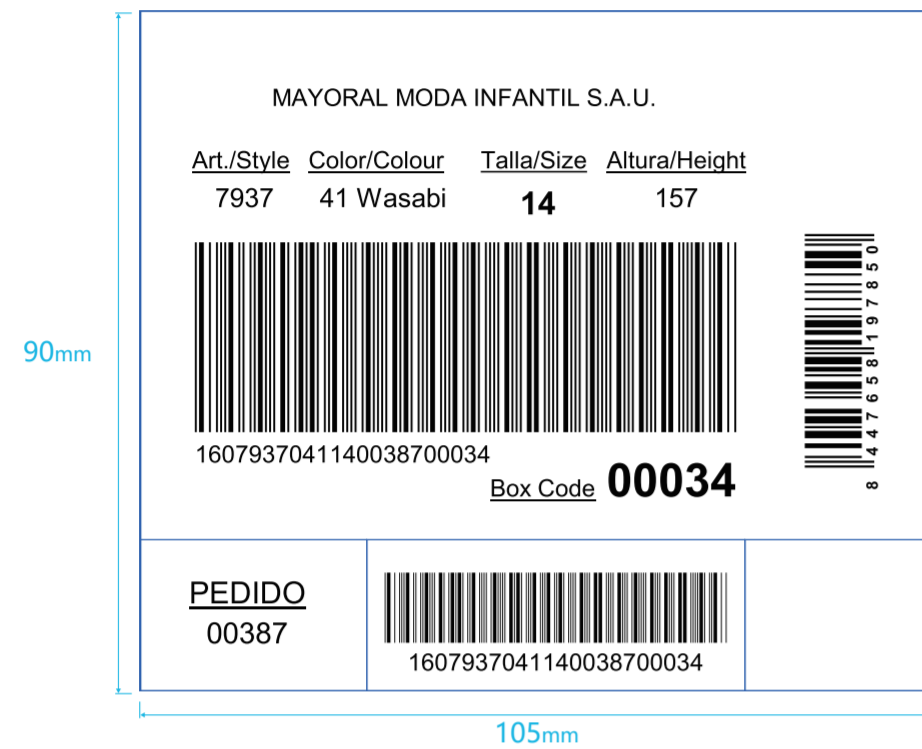

# Order Preview

MAYORA-187 SHANGHAI W-BEST A&L

Order Number: 00387

Order Date: 23/03/2026

Validation Date: 23/03/2026

Total Quantity:请参考PDF