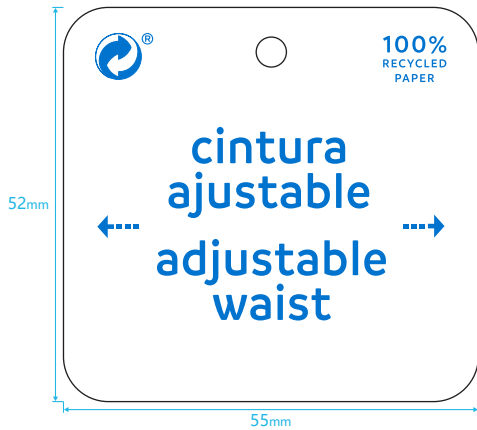

## Order Preview

MAYORAL - 187 SHANGHAI W-BEST A&L

Article:0762516, Total Quantity:参考PDF数量

Order Number: 00387  
Order Date: 23/03/2026  
Validation Date: 23/03/2026

SILK SCREEN (1+0)  
正面丝网印

Shiro Echo Bright White 300 gr

### Artwork

Item Code: \_\_\_\_\_ Product: \_\_\_\_\_ Size:55 mm X 52mm Reference# : \_\_\_\_\_

Artwork:lda \_\_\_\_\_ Artwork date:2026.3.23 \_\_\_\_\_ Paper Grammage : \_\_\_\_\_

Color: ■ Pantone 285 C \_\_\_\_\_

— cut (横切线) \_\_\_\_\_

**THIS ARTWORK WILL BE GOING TO PRINT!**

PLEASE LOOK IT OVER CAREFULLY & CONTINUE ROUTING TO THE NEXT DEPARTMENT IN A TIMELY MANNER

By signing off on this artwork you are indicating that you have looked over and approved all artwork for placement, content and dimensions and have shown and received approval from any and all other necessary persons within your department.