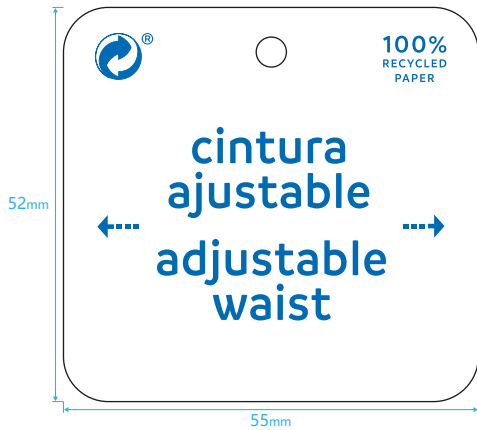

Order Preview

MAYORAL - 487 SHANGHAI W-BEST IMP&EXP CO., LTD

Article:0762516, Total Quantity:参考PDF数量

Order Number: 00563

Order Date: 19/03/2026

Validation Date: 19/03/2026

SILK SCREEN (1+0)

正面丝网印

Shiro Echo Bright White 300 gr

Artwork

Item Code: _____ Product: _____ Size:55 mm X 52mm Reference# : _____

Artwork:lda _____ Artwork date:2026.03.19 Paper Grammage : _____

Color: ■ Pantone 285 C

— cut (横切线)