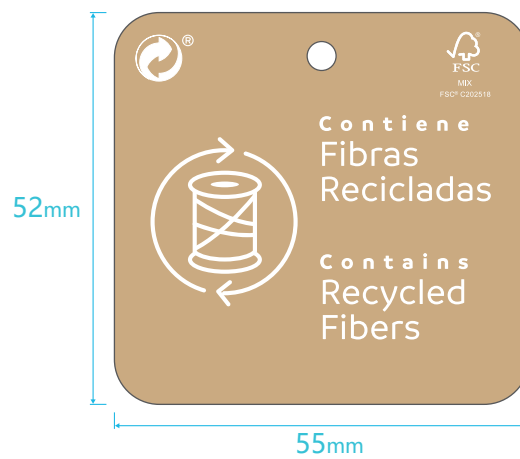

Order Preview

MAYORAL - 360 JIANGSU HAITE FASHION GARMENTS CO.,LTD

Order Number: 00565

Order Date:20/03/2026

Validation Date: 20/03/2026

Article:0762959 , Total Quantity:参考PDF数量

FRONT

Finished Product

Kraft 300 gr

SILK SCREEN (1+1)

52X55 MM

Brand:

Item Code:

Product:

Size:52x55mm

Reference# :

Artwork by: Liz

Artwork date:2026.3.20

Paper Grammage :

Front Color: Black

Back Color: N.A.

— cut (模切线)

THIS ARTWORK WILL BE GOING TO PRINT!

PLEASE LOOK IT OVER CAREFULLY & CONTINUE ROUTING TO THE NEXT DEPARTMENT IN A TIMELY MANNER

If changes are necessary, please indicate all changes on the artwork.