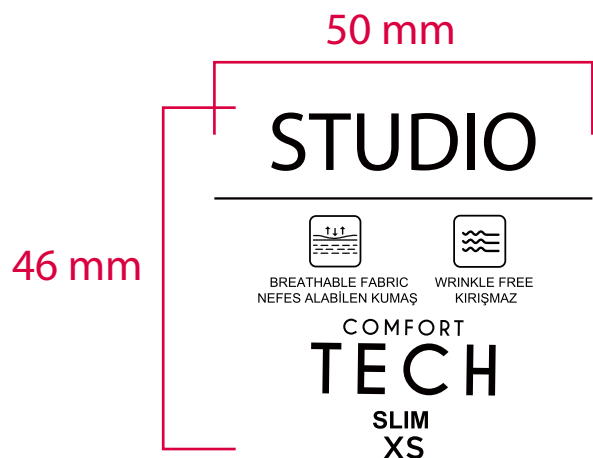

25 AULBM13536

Artwork

Artwork by : \_\_\_\_\_ Product:Disney \_\_\_\_\_ Size: \_\_\_\_\_ Paper Grammage : \_\_\_\_\_

Front Color : \_\_\_\_\_

Back Color : \_\_\_\_\_

DIECUT — FOLD ..... SWIFT TAG —

**THIS ARTWORK WILL BE GOING TO PRINT!**