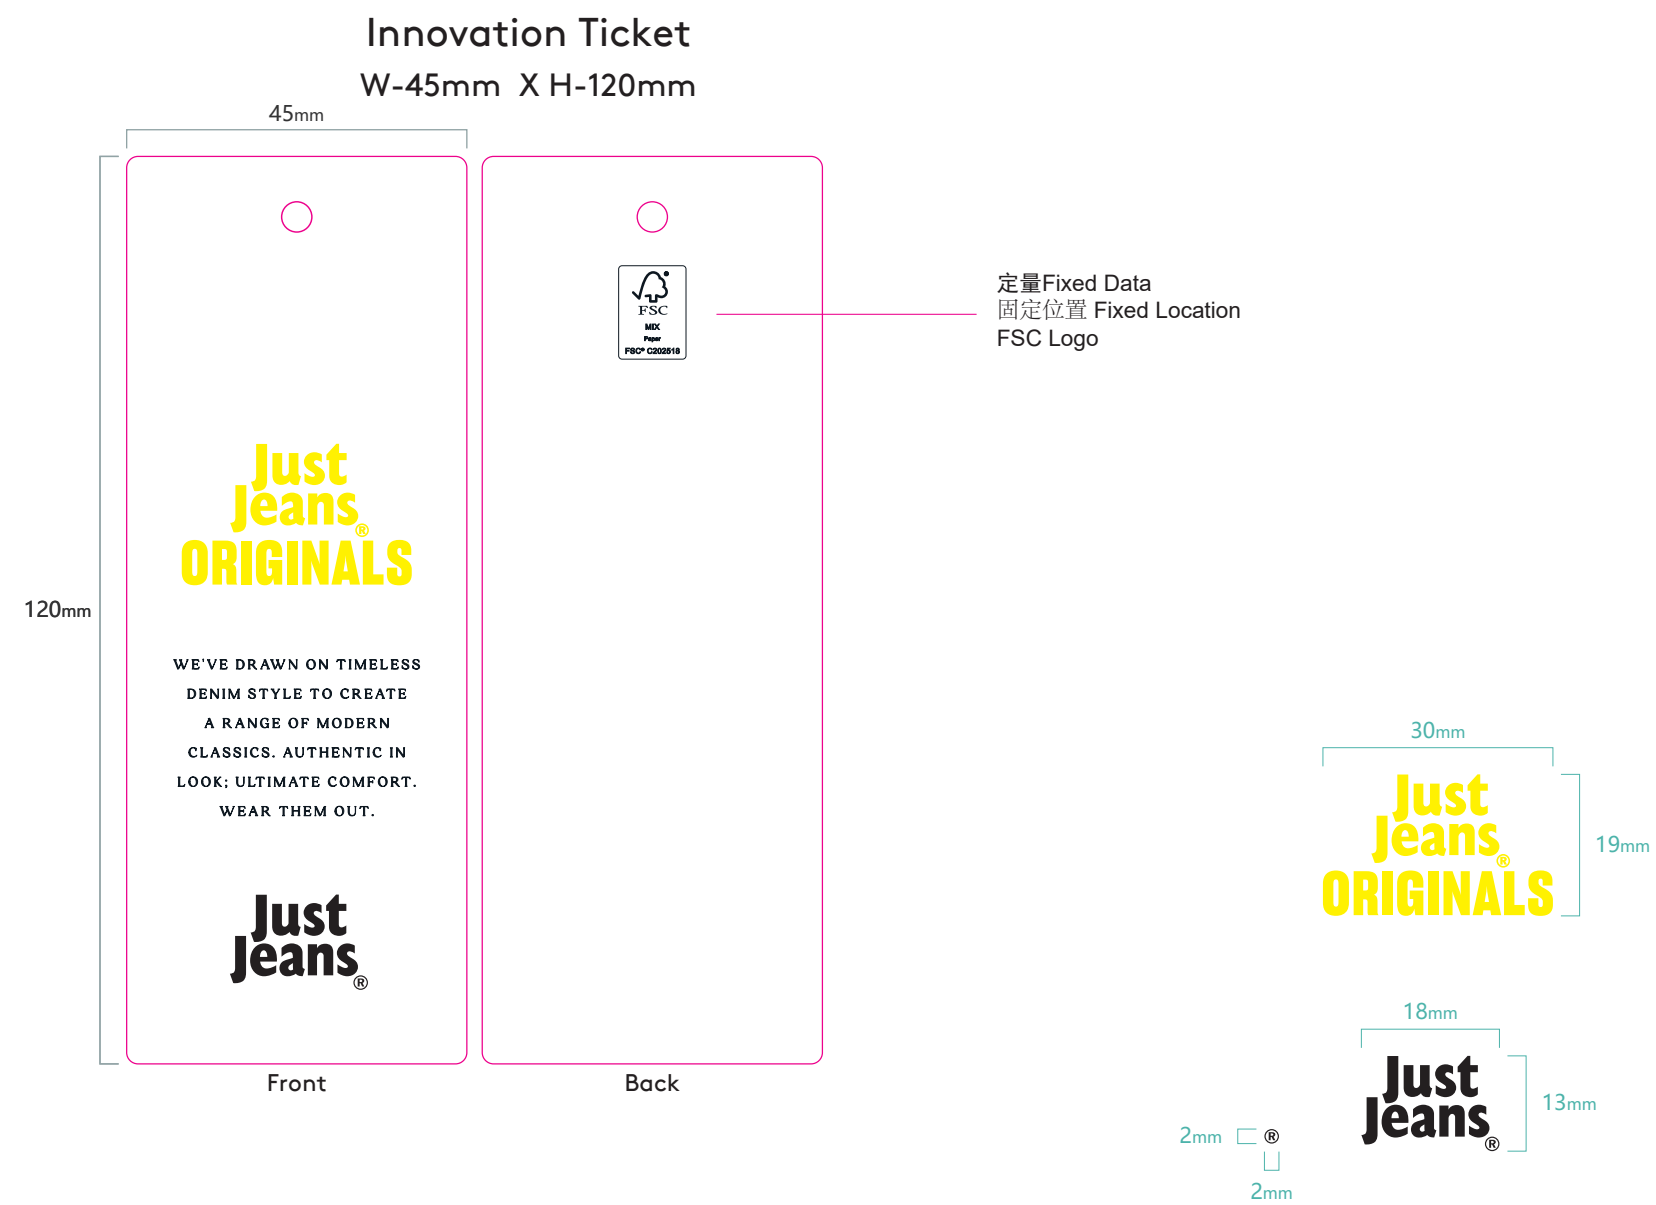

Originals_Innovation Ticket 45mm X 120mm JJW-OR-IT-001
JU Womenswear Originals Innovation Swing Ticket