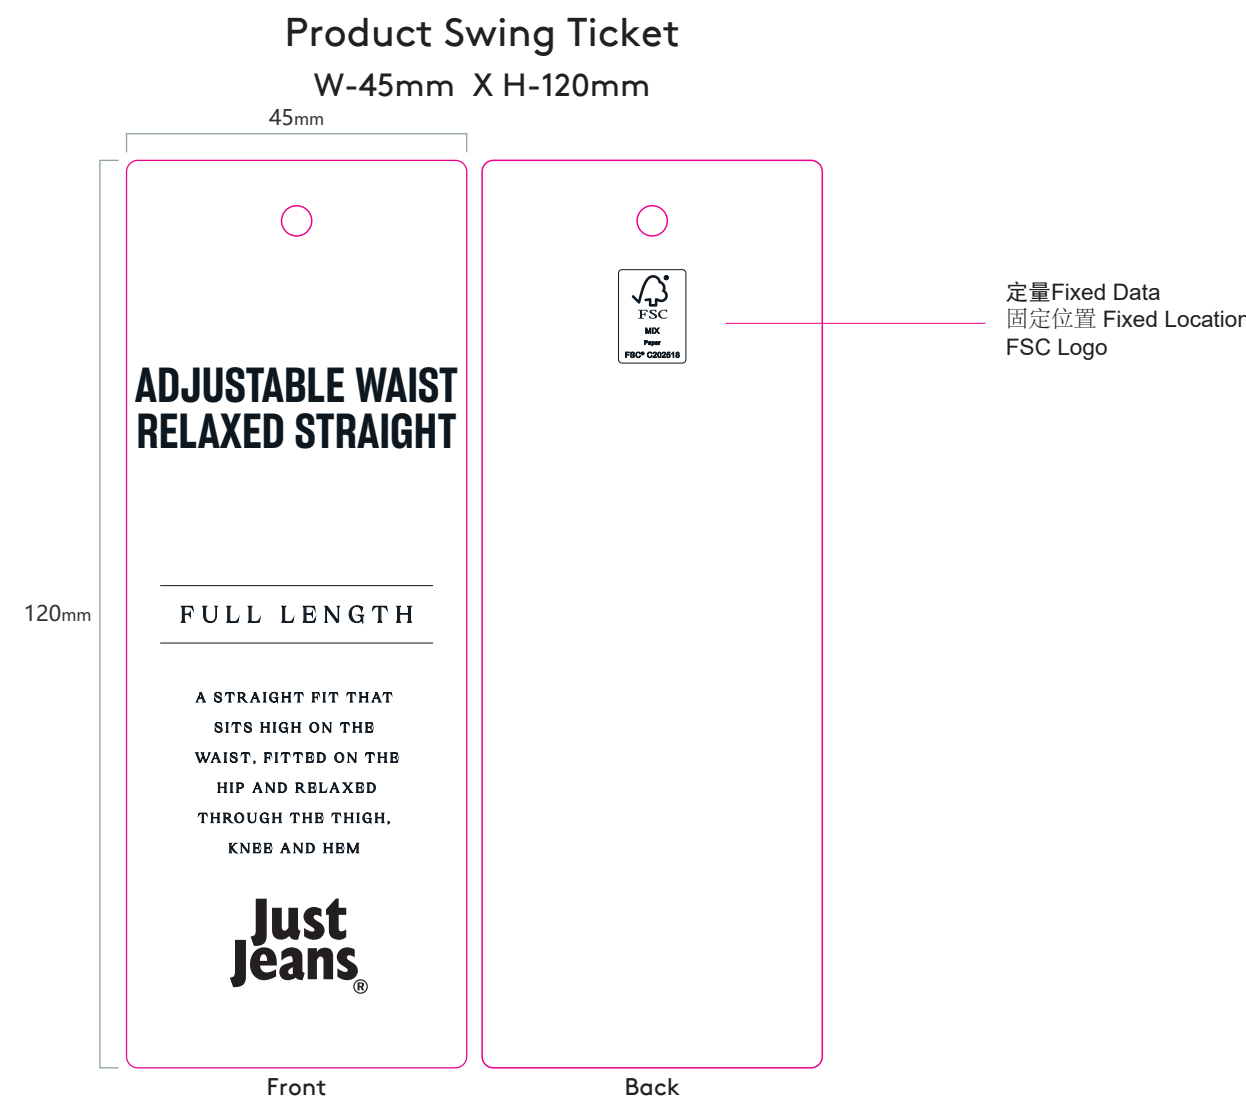

Originals_ADJUSTABLE WAIST RELAXED STRAIGHT -FULL LENGTH-45mm X 120mm JJW-OR-ST

Originals_RELAXED STRAIGHT-FULL LENGTH - 40 mm X 108mm JJW-OR-WT