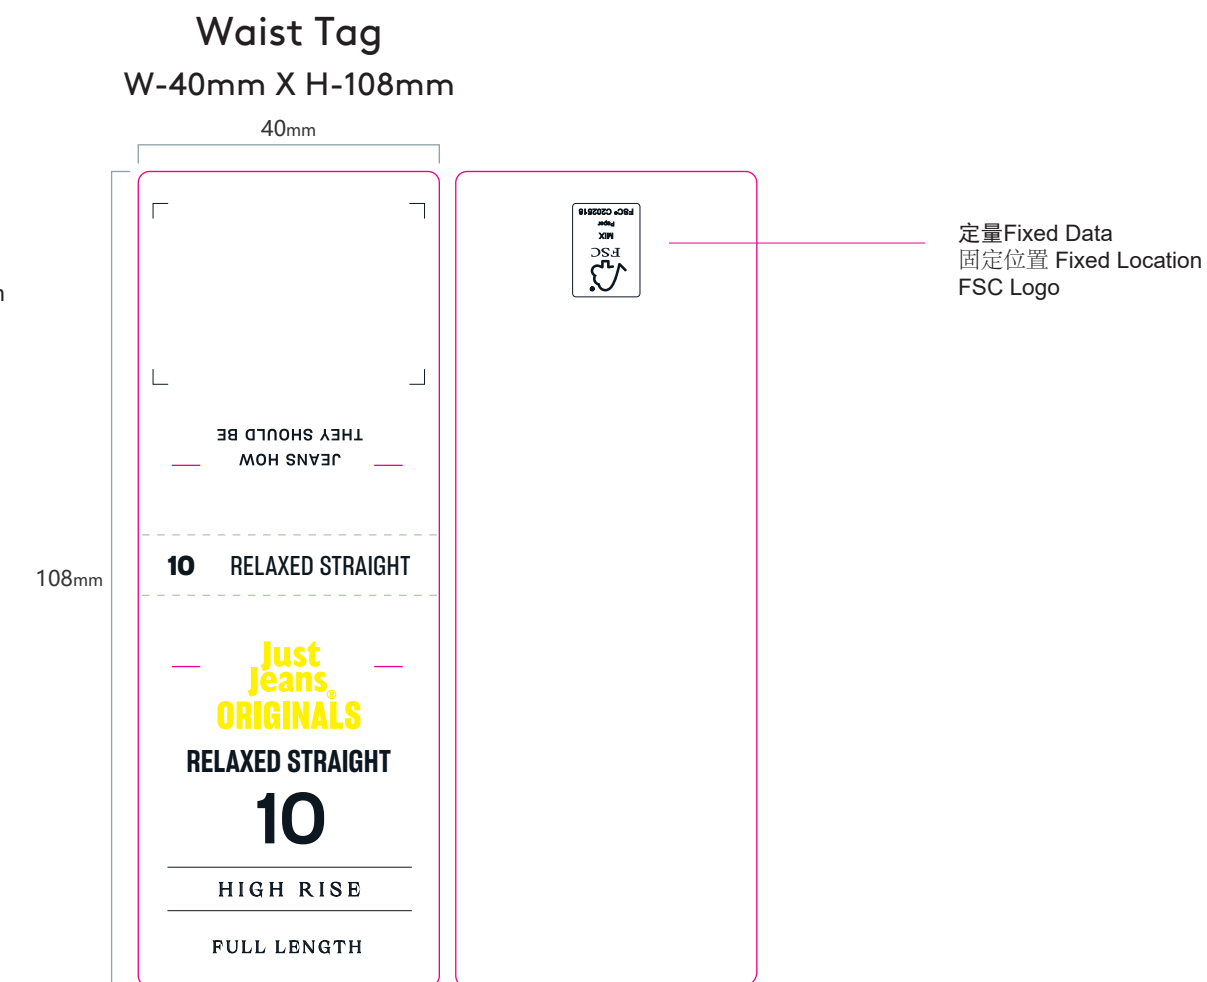

Originals_Innovation Ticket 45mm X 120mm JJW-OR-IT-001
JU Womenswear Originals Innovation Swing Ticket

Originals_ADJUSTABLE WAIST RELAXED STRAIGHT -FULL LENGTH-45mm X 120mm JJW-OR-ST

Originals_RELAXED STRAIGHT-FULL LENGTH - 40 mm X 108mm JJW-OR-WT

Originals_RELAXED STRAIGHT-FULL LENGTH 75mm X 120mm JJW-OR-PT

Brand: JustJeans			
Item Code:	Product:	Size: 45*120MM	Reference# :
Artwork:Pearson	Artwork date:2026.03.18	Paper Grammage :	
Color: ■ Pantone Black 6C ■ Black Foil			
— cut 裁切: - - - - - fold 折: - . - . - . sew 缝: