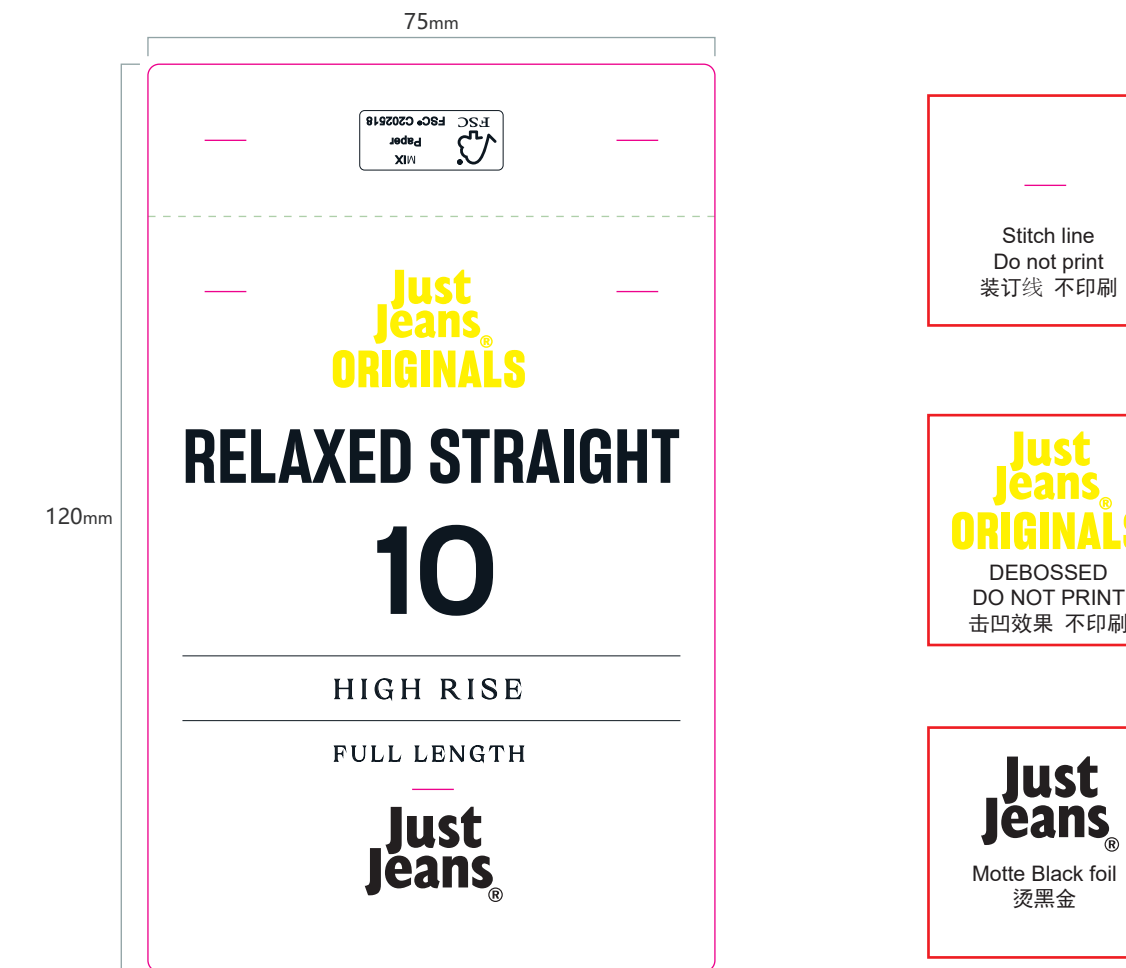

Originals_RELAXED STRAIGHT-FULL LENGTH 75mm X 120mm JJW-OR-PT

Brand: JustJeans			
Item Code:	Product:	Size: 45*120MM	Reference# :
Artwork:Pearson	Artwork date:2026.03.18	Paper Grammage :	
Color: ■ Pantone Black 6C ■ Black Foil			
— cut 裁切: - - - - - fold 折: - . - . - . sew 缝: