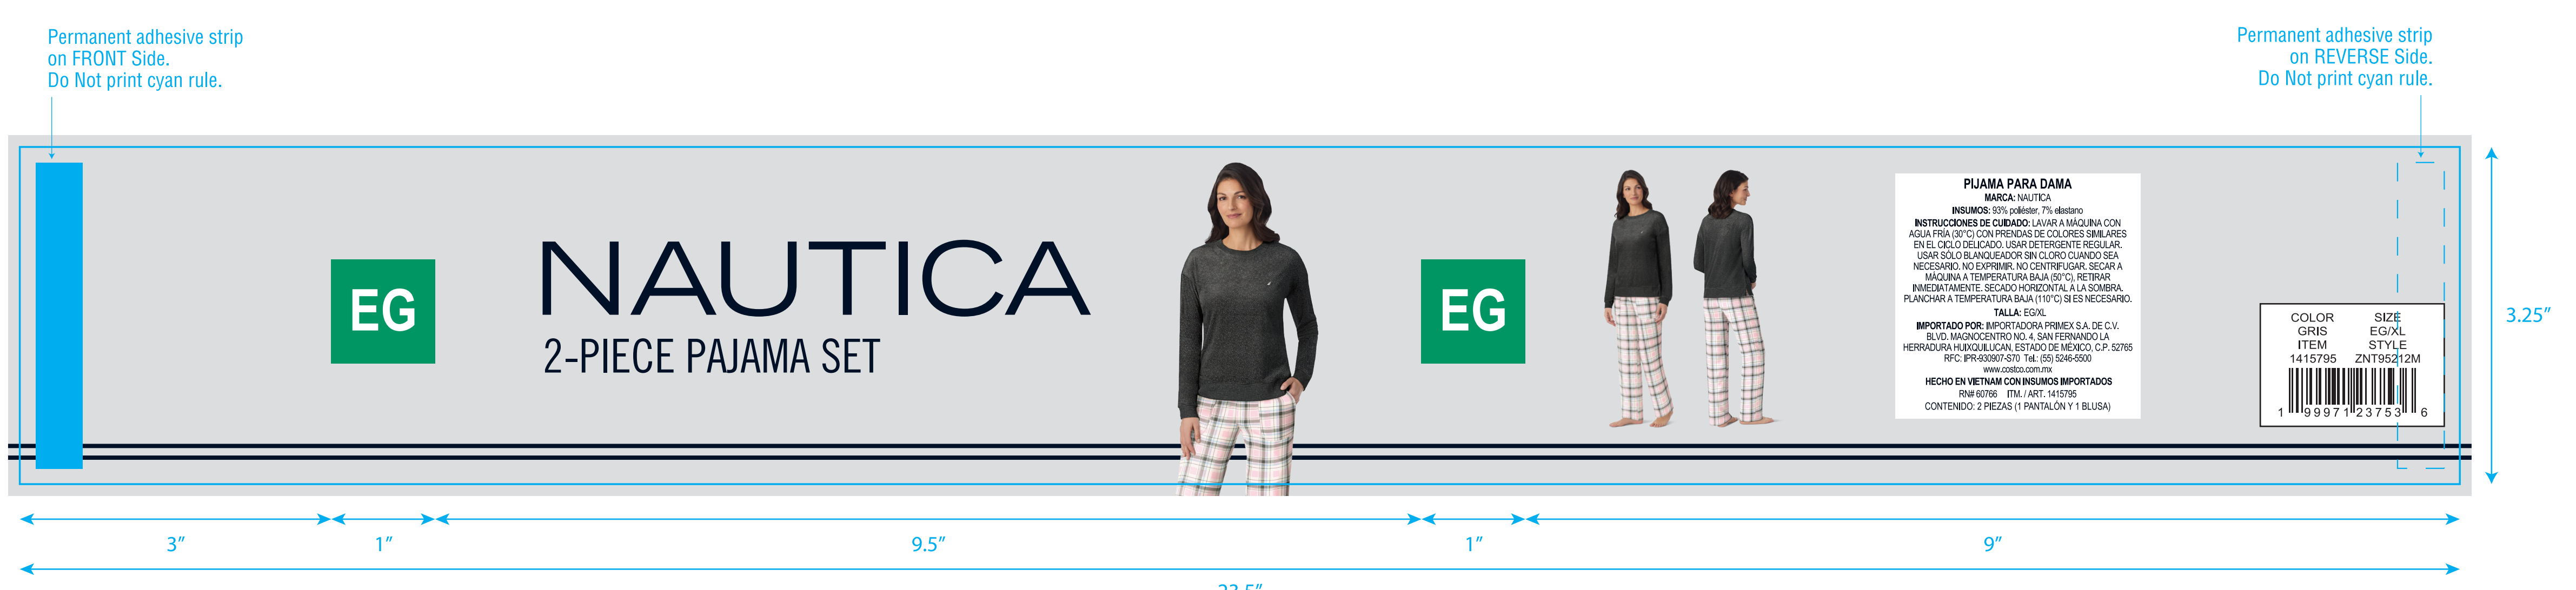

Pantone 293C

Pantone 1795C

Pantone 340C

STYLE# ZNT95212M / ZNT95212M /
 FILE NAME CSSH18519454 Costco MX Nautica Silky Fleece 2PC PJ Set F26
 DATE 03/19/26
 DIMENSIONS 23.5" W x 3.25" H
 COLOR 4/C Process + PMS 296C + Overall Matte Finish
 MATERIAL White PET

MX

Permanent adhesive strip on REVERSE Side. Do Not print cyan rule.

MX

Permanent adhesive strip on REVERSE Side. Do Not print cyan rule.

MX

Permanent adhesive strip on REVERSE Side. Do Not print cyan rule.

MX

Permanent adhesive strip on REVERSE Side. Do Not print cyan rule.

Brand:KOMAR

Item Code: _____ Product: _____ Size:23.5"x3.25" Reference# : _____

Artwork by: Pearson _____ Artwork date:2026.3.16 _____ Paper Grammage : _____