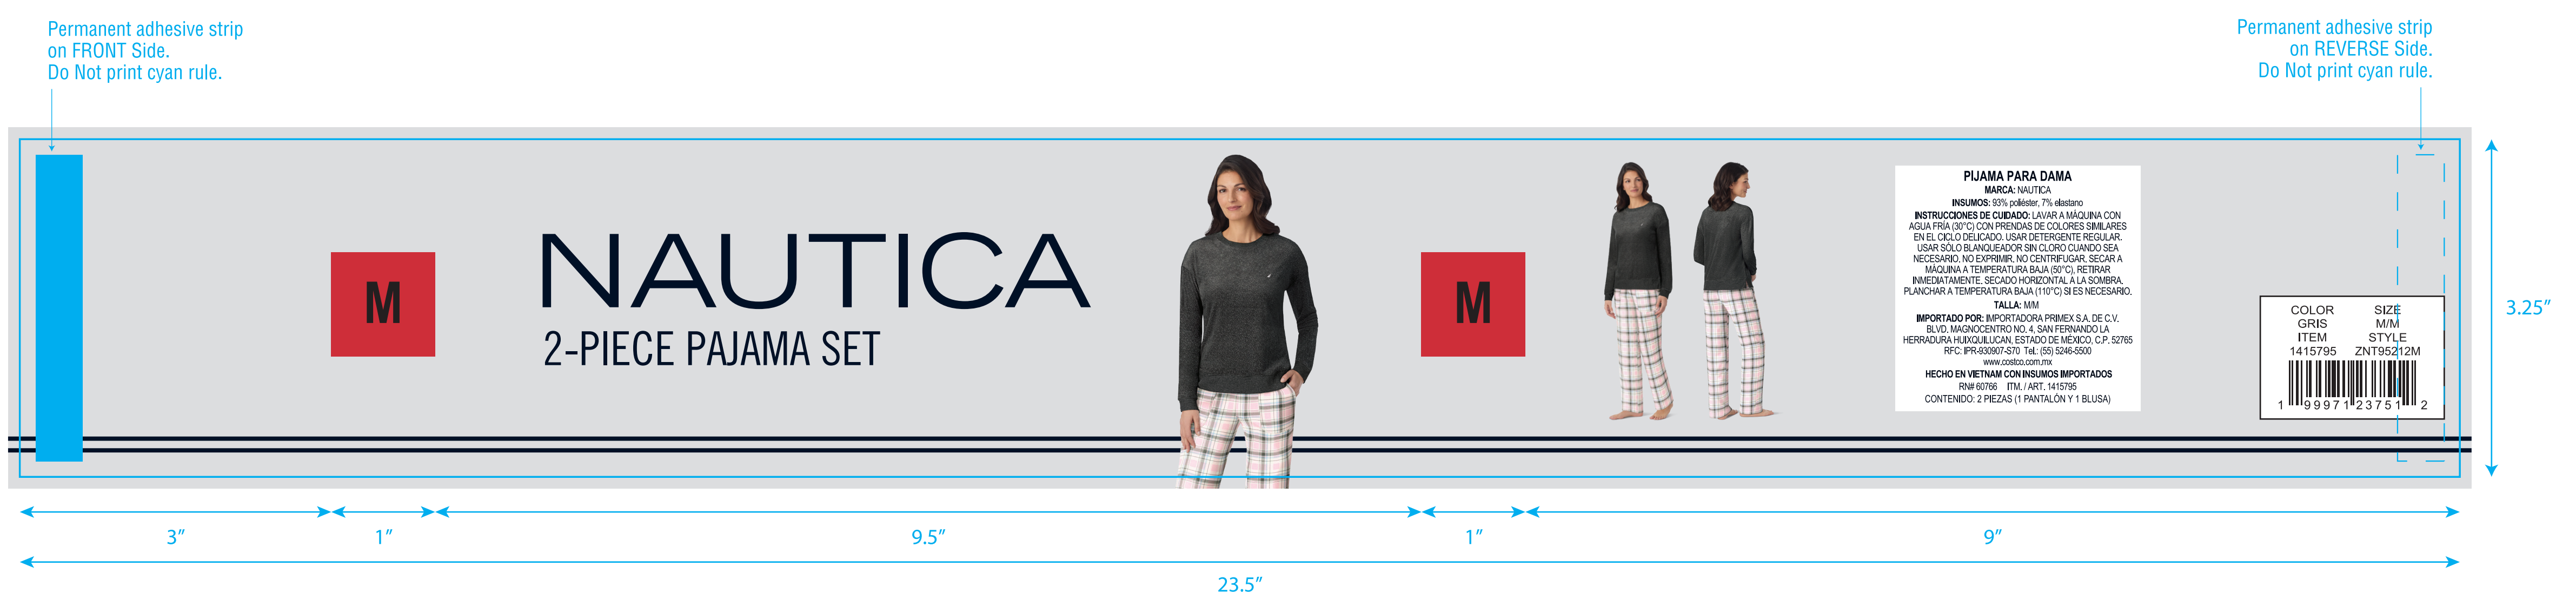

Pantone 293C

Pantone 1795C

Pantone 340C

STYLE# ZNT95212M / ZNT95212M /
 FILE NAME CSSH18519454 Costco MX Nautica Silky Fleece 2PC PJ Set F26
 DATE 03/19/26
 DIMENSIONS 23.5" W x 3.25" H
 COLOR 4/C Process + PMS 296C + Overall Matte Finish
 MATERIAL White PET

MX

Permanent adhesive strip on REVERSE Side. Do Not print cyan rule.

MX

Permanent adhesive strip on REVERSE Side. Do Not print cyan rule.

MX

Permanent adhesive strip on REVERSE Side. Do Not print cyan rule.

MX

Permanent adhesive strip on REVERSE Side. Do Not print cyan rule.

Brand:KOMAR

Item Code: _____ Product: _____ Size:23.5"x3.25" Reference# : _____

Artwork by: Pearson _____ Artwork date:2026.3.16 _____ Paper Grammage : _____