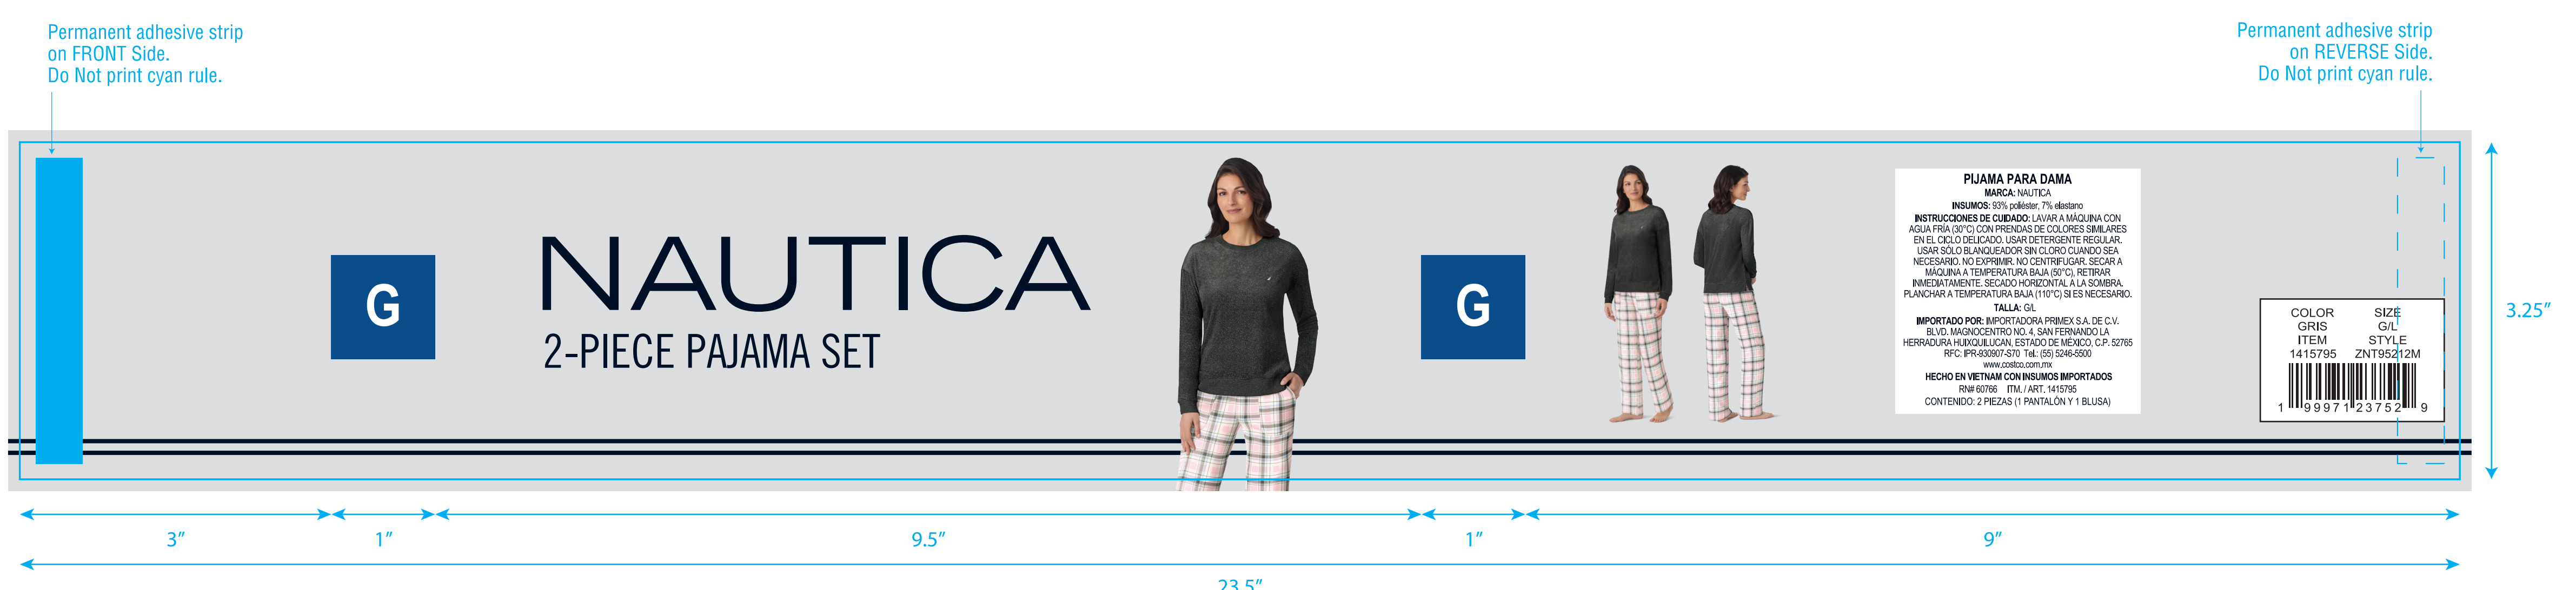

Pantone 293C

Pantone 1795C

Pantone 340C

STYLE# ZNT95212M / ZNT95212M /
 FILE NAME CSSH18519454 Costco MX Nautica Silky Fleece 2PC PJ Set F26
 DATE 03/19/26
 DIMENSIONS 23.5" W x 3.25" H
 COLOR 4/C Process + PMS 296C + Overall Matte Finish
 MATERIAL White PET

MX

Permanent adhesive strip on REVERSE Side. Do Not print cyan rule.

MX

Permanent adhesive strip on REVERSE Side. Do Not print cyan rule.

MX

Permanent adhesive strip on REVERSE Side. Do Not print cyan rule.

MX

Permanent adhesive strip on REVERSE Side. Do Not print cyan rule.

Brand:KOMAR

Item Code: _____ Product: _____ Size:23.5"x3.25" Reference# : _____

Artwork by: Pearson _____ Artwork date:2026.3.16 _____ Paper Grammage : _____

Front Color:

	Pantone 113C		Pantone 293C
	Pantone 1795C		Pantone 340C

cut (模切线)

THIS ARTWORK WILL BE GOING TO PRINT!

PLEASE LOOK IT OVER CAREFULLY & CONTINUE ROUTING TO THE NEXT DEPARTMENT IN A TIMELY MANNER