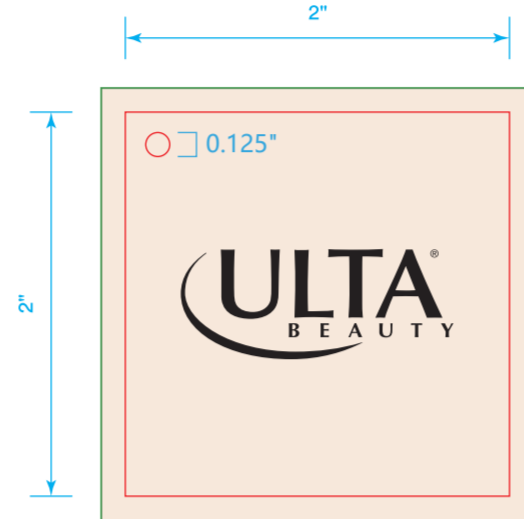

日期:2026.3.5  
产品尺寸:2x2in

PRINTING INKS

S/M - EGRET

For internal testing at 100% scale.

Front

Back

RENDERING - DO NOT PRINT

L/XL - EGRET

For internal testing at 100% scale.

Front

Back

RENDERING - DO NOT PRINT

1X/2X - EGRET

For internal testing at 100% scale.

Front

Back

RENDERING - DO NOT PRINT

ONE SIZE  
MENS  
GINGER

For internal testing at 100% scale.

Front

Back

RENDERING - DO NOT PRINT

Artwork

Po: \_\_\_\_\_ Product: \_\_\_\_\_ Size:2x2in Item no(reference#) : \_\_\_\_\_