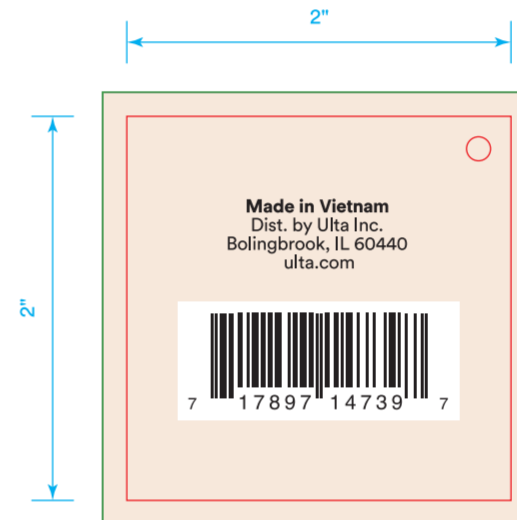

日期:2026.3.5  
产品尺寸:2x2in

PRINTING INKS

S/M - EGRET

For internal testing at 100% scale.

Front

Back

RENDERING - DO NOT PRINT

L/XL - EGRET

For internal testing at 100% scale.

Front

Back

RENDERING - DO NOT PRINT

1X/2X - EGRET

For internal testing at 100% scale.

Front

Back

RENDERING - DO NOT PRINT

ONE SIZE  
MENS  
GINGER

For internal testing at 100% scale.

Front

Back

RENDERING - DO NOT PRINT

Artwork

Po: \_\_\_\_\_ Product: \_\_\_\_\_ Size:2x2in Item no(reference#) : \_\_\_\_\_