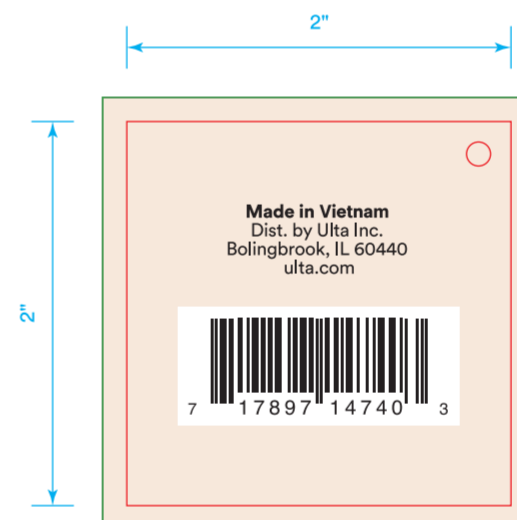

日期:2026.3.5  
产品尺寸:2x2in

PRINTING INKS

S/M - EGRET

For internal testing at 100% scale.

Front

Back

RENDERING - DO NOT PRINT

L/XL - EGRET

For internal testing at 100% scale.

Front

Back

RENDERING - DO NOT PRINT

1X/2X - EGRET

For internal testing at 100% scale.

Front

Back

RENDERING - DO NOT PRINT

ONE SIZE  
MENS  
GINGER

For internal testing at 100% scale.

Front

Back

RENDERING - DO NOT PRINT

Artwork

Po: \_\_\_\_\_ Product: \_\_\_\_\_ Size:2x2in Item no(reference#) : \_\_\_\_\_