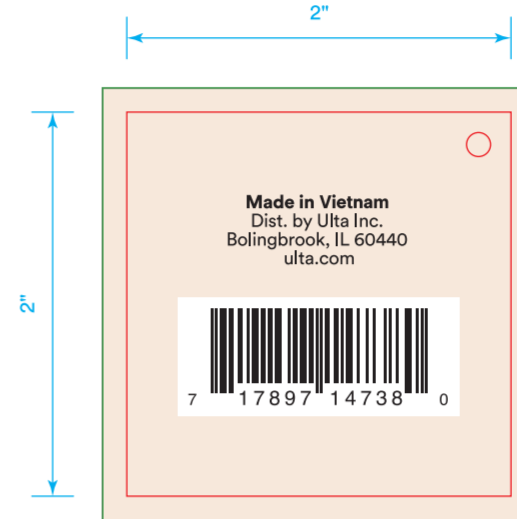

日期:2026.3.5  
产品尺寸:2x2in

PRINTING INKS

S/M - EGRET

For internal testing at 100% scale.

Front

Back

RENDERING - DO NOT PRINT

L/XL - EGRET

For internal testing at 100% scale.

Front

Back

RENDERING - DO NOT PRINT

1X/2X - EGRET

For internal testing at 100% scale.

Front

Back

RENDERING - DO NOT PRINT

ONE SIZE  
MENS  
GINGER

For internal testing at 100% scale.

Front

Back

RENDERING - DO NOT PRINT

Artwork

Po: \_\_\_\_\_ Product: \_\_\_\_\_ Size:2x2in Item no(reference#) : \_\_\_\_\_