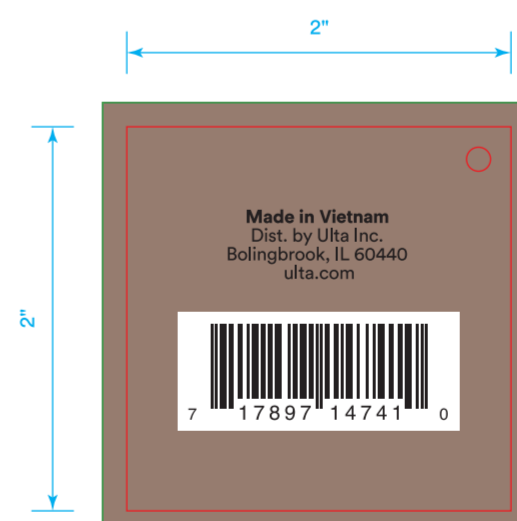

日期:2026.3.5  
产品尺寸:2x2in

PRINTING INKS

S/M - EGRET

For internal testing at 100% scale.

Front

Back

RENDERING - DO NOT PRINT

L/XL - EGRET

For internal testing at 100% scale.

Front

Back

RENDERING - DO NOT PRINT

1X/2X - EGRET

For internal testing at 100% scale.

Front

Back

RENDERING - DO NOT PRINT

ONE SIZE  
MENS  
GINGER

For internal testing at 100% scale.

Front

Back

RENDERING - DO NOT PRINT

Artwork

Po: \_\_\_\_\_ Product: \_\_\_\_\_ Size:2x2in Item no(reference#) : \_\_\_\_\_