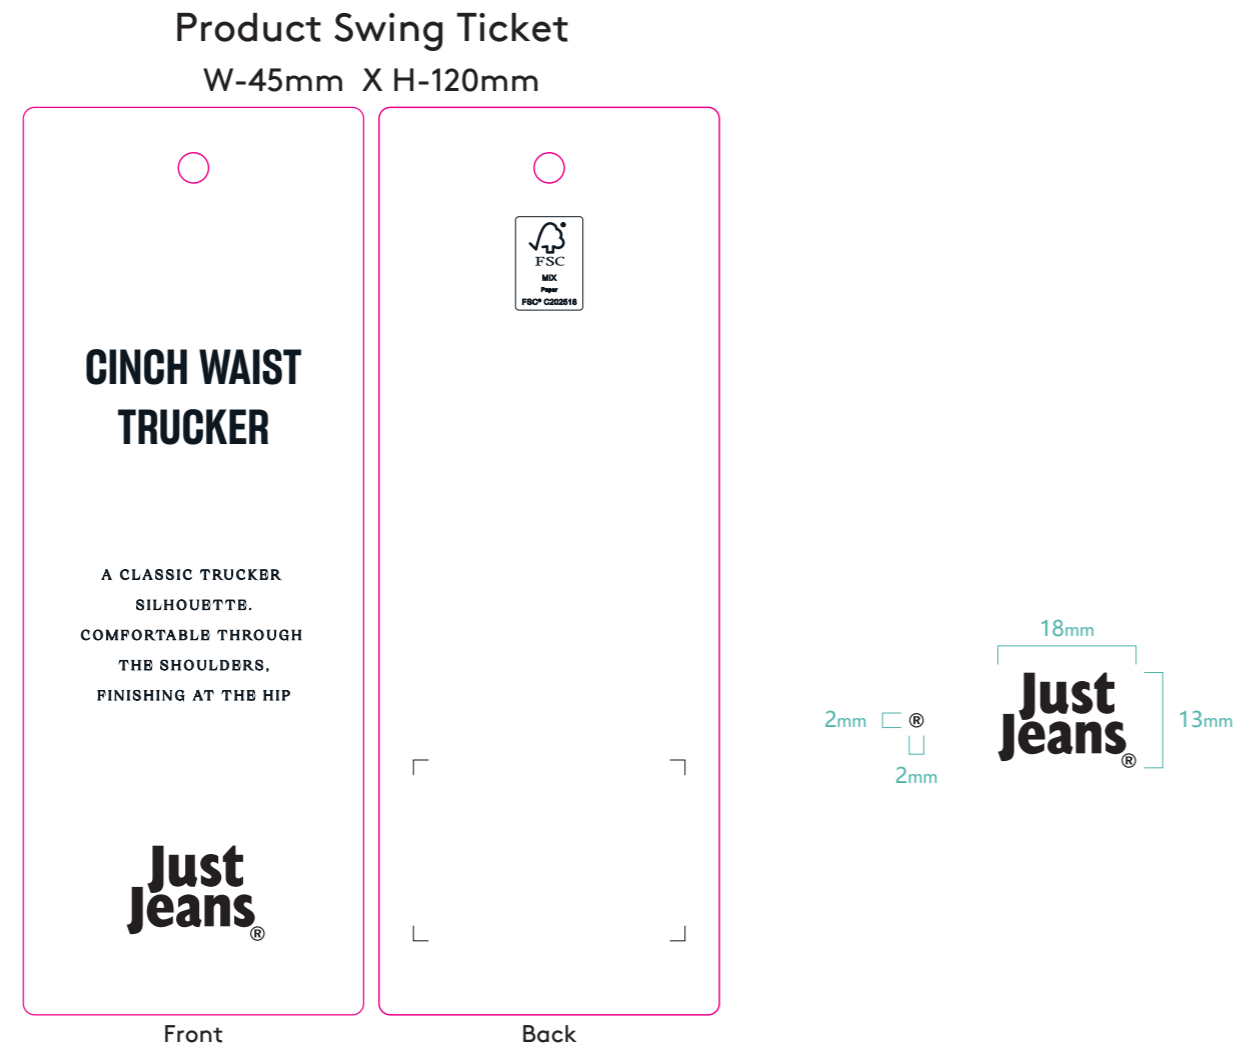

Relay Packaging Group (Global)

Room 801, 8th Floor, Building D1, Lane 388, Puwang Road, Meilong Town, Minhang District, Shangha Zip code:200237

Originals_Product Swing Ticket 45mm X 120mm JJW-OR-STR (Only for JACKETS & TOPS)

Originals_Innovation Ticket 45mm X 120mm JJW-OR-IT-001
JU Womenswear Originals Innovation Swing Ticket

Brand: JustJeans

Item Code:	Product:	Size: 45*120MM	Reference# :
Artwork:Pearson	Artwork date:2026.03.26	Paper Grammage :	
Color: ■ Pantone Black 6C ■ Black Foil			

THIS ARTWORK WILL BE GOING TO PRINT

PLEASE LOOK IT OVER CAREFULLY CONTINUE ROUTING TO THE NEX DEPARTMENT IN A TIMELY MANNE

By signing off on this artwork you are indicating that you have looked over an approved all artwork for placement, con and dimensions and have shown and received approval from any and all other necessary persons within your departm