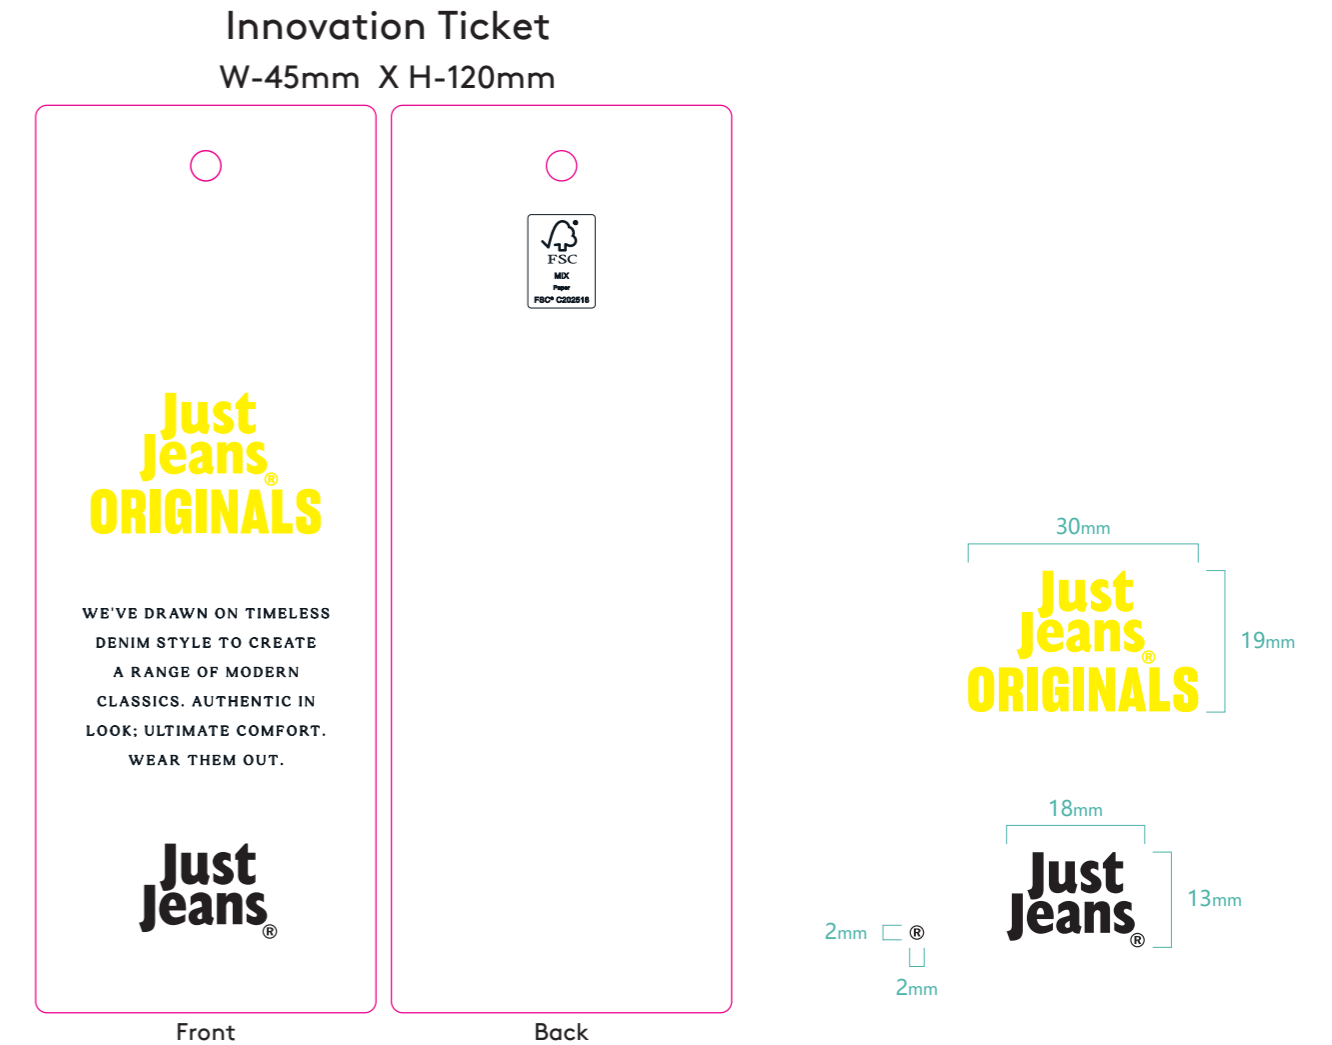

Relay Packaging Group (Global)

Room 801, 8th Floor, Building D1, Lane 388, Puwang Road, Meilong Town, Minhang District, Shangha Zip code:200237

Originals_Product Swing Ticket 45mm X 120mm JJW-OR-STR (Only for JACKETS & TOPS)

Originals_Innovation Ticket 45mm X 120mm JJW-OR-IT-001
JU Womenswear Originals Innovation Swing Ticket

Brand: JustJeans

Item Code:	Product:	Size: 45*120MM	Reference# :
Artwork:Pearson	Artwork date:2026.03.26	Paper Grammage :	
Color: ■ Pantone Black 6C ■ Black Foil			

THIS ARTWORK WILL BE GOING TO PRINT

PLEASE LOOK IT OVER CAREFULLY CONTINUE ROUTING TO THE NEX DEPARTMENT IN A TIMELY MANNE

By signing off on this artwork you are indicating that you have looked over an approved all artwork for placement, con and dimensions and have shown and received approval from any and all other necessary persons within your departm