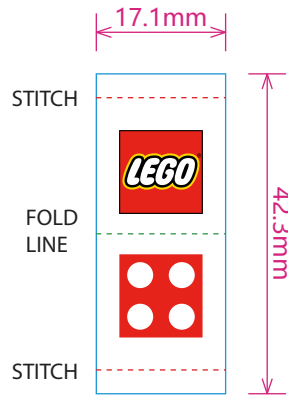

# LEGO WOVEN LABEL 主标

ART IS 17.1 mm (W) X 38.3 mm (H)

## Artwork

Artwork by : Alan

Product:LEGO

Size:17.1X42.3MM

Front Color :

Back Color :

— cut (横切线)