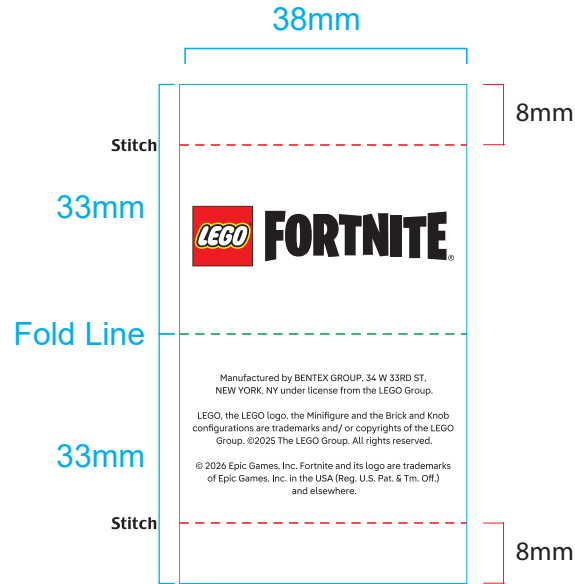

LEGO FORTNITE 主标

Artwork

Artwork by : Alan

Product:LEGO

Size:28X66MM

Front Color :

Back Color :

— cut (横切线)