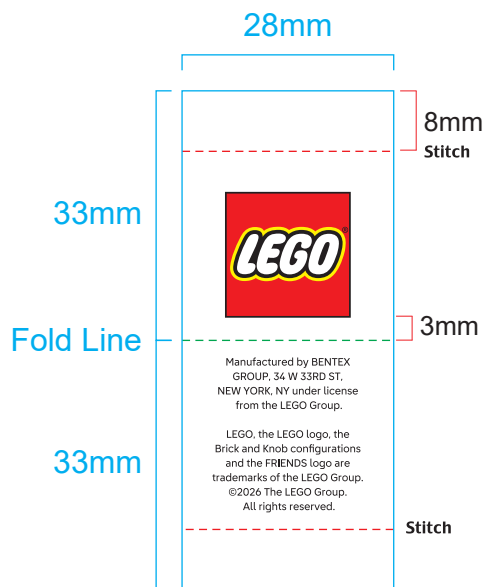

LEGO FRIENDS 主标

Artwork

Artwork by : Alan

Product:LEGO

Size:28X66MM

Front Color :

Back Color :

— cut (横切线)