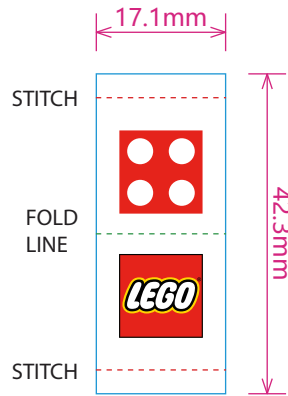

# LEGO WOVEN LABEL 主标

ART IS 17.1 mm (W) X 38.3 mm (H)

## Artwork

Artwork by : Alan

Product:LEGO

Size:17.1X42.3MM

Front Color :

Back Color :

— cut (横切线)