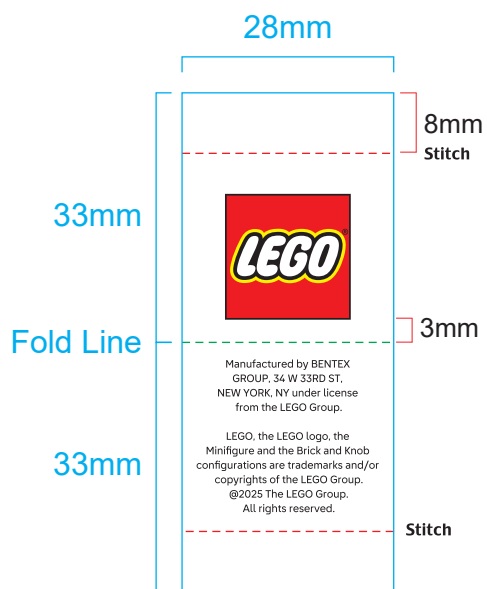

LEGO BENTEX 2025 主标

Artwork

Artwork by : Alan

Product:LEGO

Size:28X66MM

Front Color : 

Back Color : 

 cut (横切线)