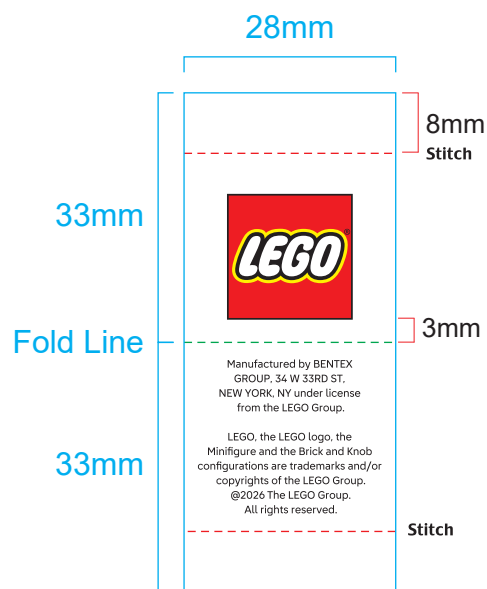

## LEGO BENTEX 2026 主标

### Artwork

Artwork by : Alan

Product:LEGO

Size:28X66MM

Front Color : 

Back Color : 

 cut (横切线)