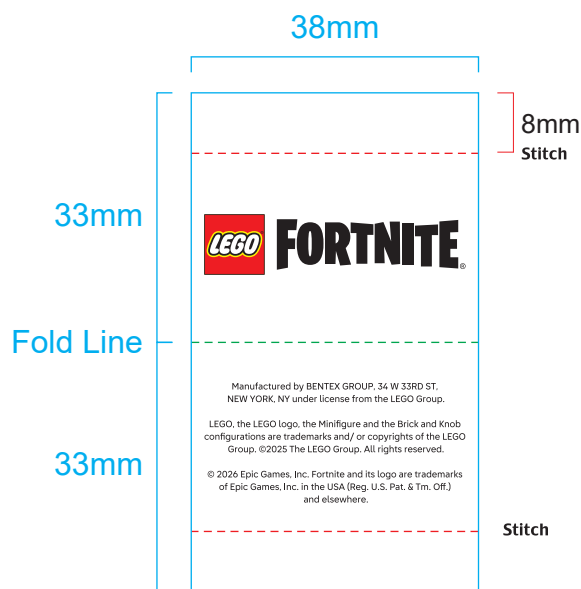

LEGO FORTNITE 2026 Epic Games 主标

Artwork

Artwork by : Alan

Product:LEGO

Size:38X66MM

Front Color : 

Back Color : 

cut (横切线)