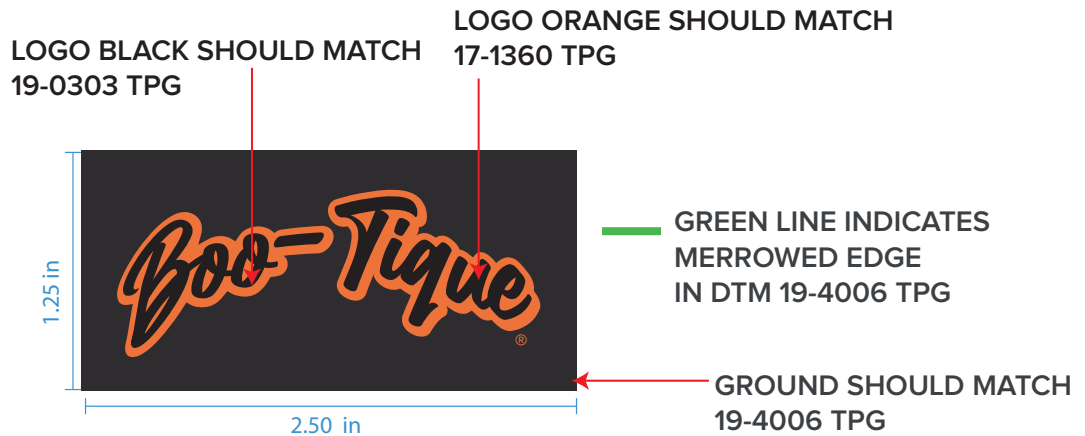

**LBL\_843 MEDIUM BOOTIQUE WOVEN SEWN ON TOP SEWN LABEL**

- MATERIAL: RECYCLED POLYESTER
- STYLE: WOVEN TOP SEWN
- DIMENSIONS: 2.5 IN X 1.25 IN
- GROUND COLOR: 19-4006 TCX
- LOGO COLOR: 17-1360 TPG & 19-0303 TPG

CREATED: 11/05/2025

**GROUND COLOR:**  
Pantone Caviar  
19-4006 TPG

**LOGO COLOR BLACK:**  
Pantone Jet Black  
19-0303 TPG

**LOGO COLOR ORANGE:**  
Pantone Celosia Oragne  
17-1360 TPG