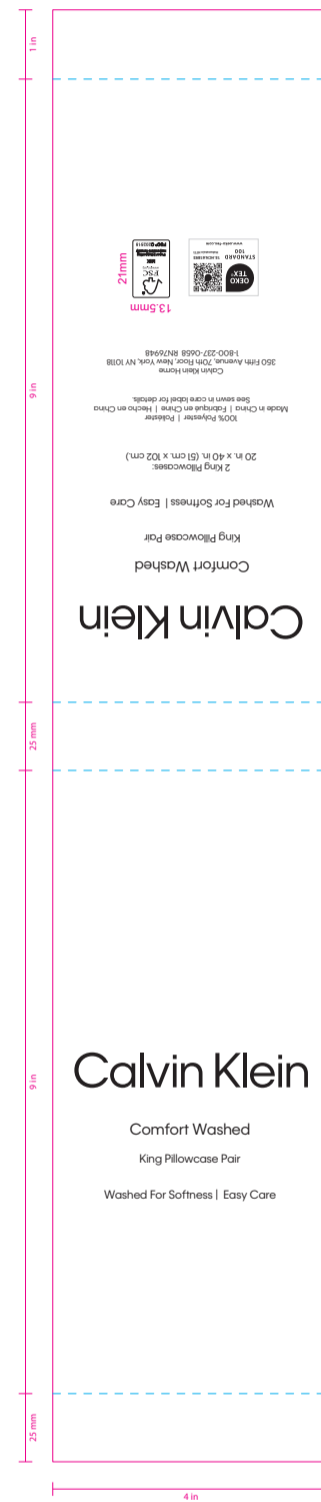

Artwork

Artwork by : Wu   Product: 124982 (56134)   Size: _____   Paper Grammage : _____

Color : ☒ 4COLOR PROCESS   ☐ OPTIC WHITE   ☐ PANTONE BLACK C

THIS ARTWORK WILL BE GOING TO PRINT!

PLEASE LOOK IT OVER CAREFULLY & CONTINUE ROUTING TO THE NEXT DEPARTMENT IN A TIMELY MANNER

By signing off on this artwork you are indicating that you have looked over and approved all artwork for placement, content and dimensions and have shown and received approval from any and all other necessary persons within your department.

If changes are necessary, please indicate all changes on the artwork.