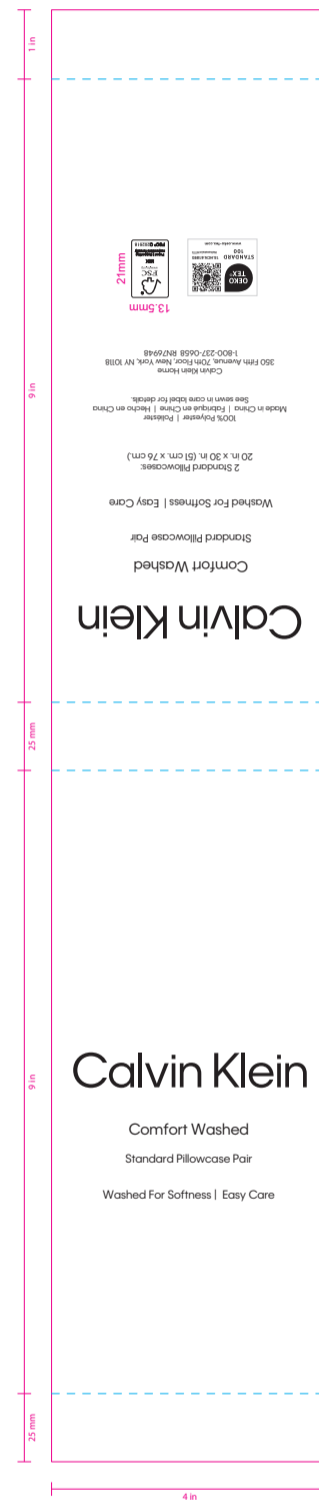

Artwork

Artwork by : Wu   Product: 124982 (56134)   Size: _____   Paper Grammage : _____

Color : ☒ 4COLOR PROCESS   ☐ OPTIC WHITE   ☐ PANTONE BLACK C

THIS ARTWORK WILL BE GOING TO PRINT!

PLEASE LOOK IT OVER CAREFULLY & CONTINUE ROUTING TO THE NEXT DEPARTMENT IN A TIMELY MANNER

By signing off on this artwork you are indicating that you have looked over and approved all artwork for placement, content and dimensions and have shown and received approval from any and all other necessary persons within your department.

If changes are necessary, please indicate all changes on the artwork.