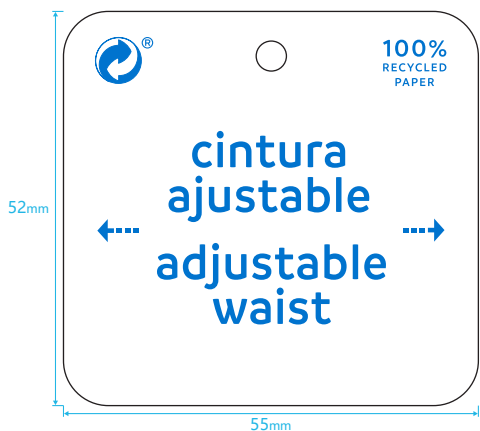

Order Preview

MAYORAL - 279 ANHUI GARMENTS IMP.&EXP. CO.,LTD.

Article:0762516, Total Quantity:参考PDF数量

Order Number: 00707
Order Date: 31/03/2026
Validation Date: 31/03/2026

SILK SCREEN (1+0)

正面丝网印