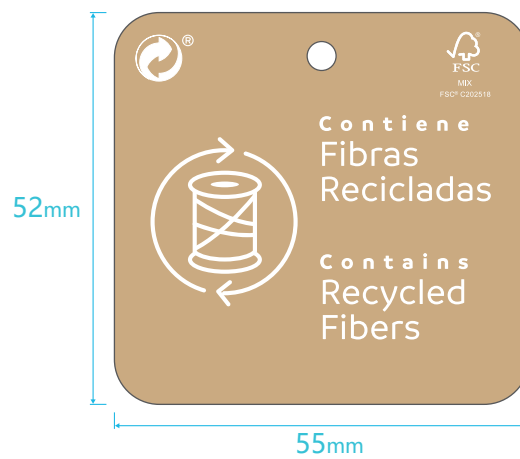

Order Preview

MAYORAL - 558 SHANGHAI W-BEST (COMPLEMENTOS)

Order Number: 00680

Order Date:02/04/2026

Validation Date: 02/04/2026

Article:0762959 , Total Quantity:参考PDF数量

FRONT

Finished Product

Kraft 300 gr

SILK SCREEN (1+1)

52X55 MM

Brand:

Item Code:

Product:

Size:52x55mm

Reference# :

Artwork by: Liz

Artwork date:2026.4.2

Paper Grammage :

Front Color: Black

Back Color: N.A.

— cut (模切线)

THIS ARTWORK WILL BE GOING TO PRINT!

PLEASE LOOK IT OVER CAREFULLY & CONTINUE ROUTING TO THE NEXT DEPARTMENT IN A TIMELY MANNER

If changes are necessary, please indicate all changes on the artwork.