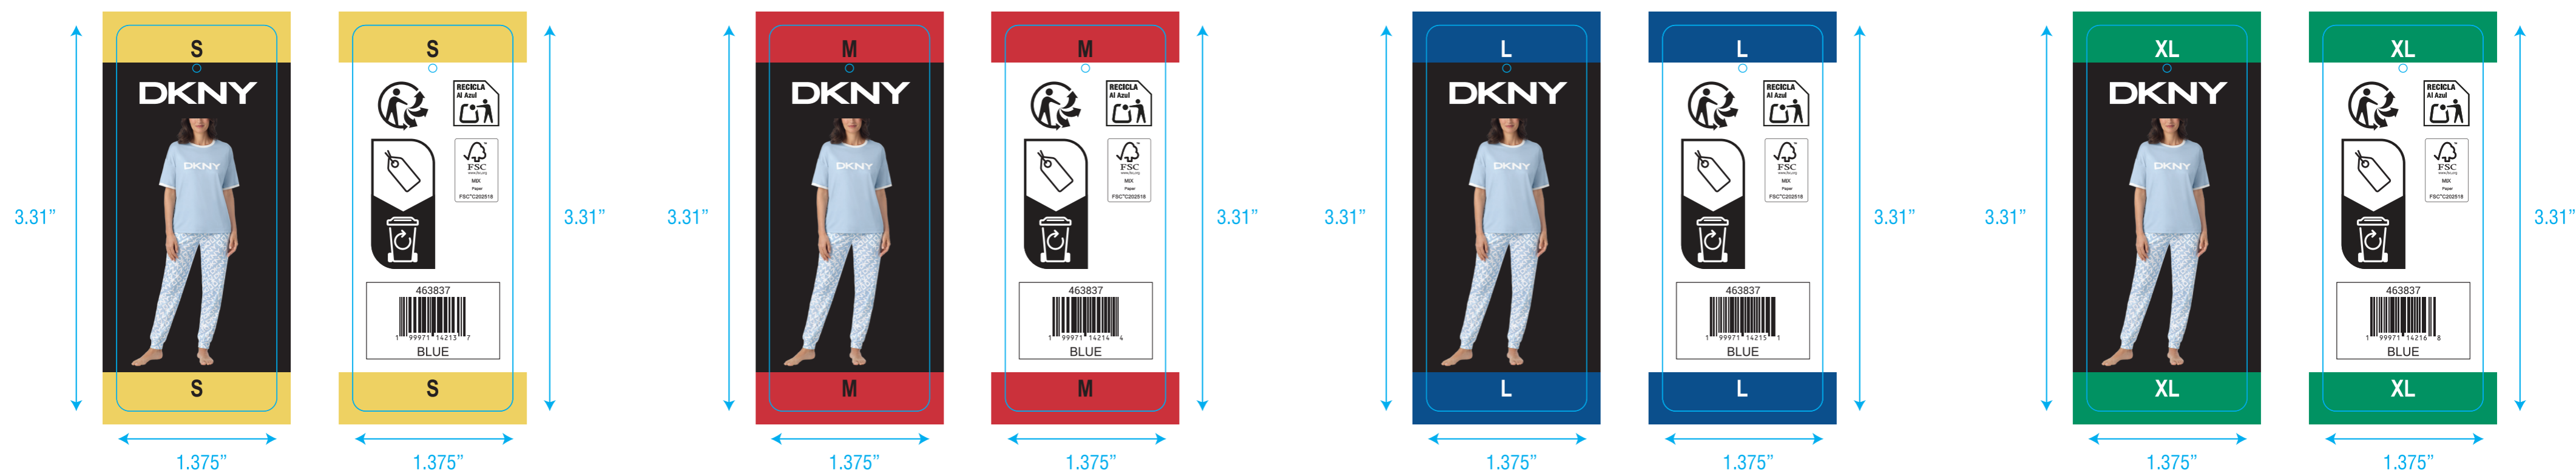

Relay Packaging Group (Global)

Room 801, 8th Floor, Building D1, Lane 388, Puwang Road, Meilong Town, Minhang District, Shanghai Zip code:200237

STYLE# ZY95205U
 JOB # CSSH15009332
 FILE NAME CSSH15009332 Costco UK_EU DKNY SS Tee Jogger PJ set Sp26_PROD
 DATE 03/24/2026
 DIMENSIONS 1.375" W x 3.31"H
 INKS 4/c + o/a matte varnish
 MATERIAL 12PT C2S

Artwork

Po: _____ Product: _____ Size:1.375x3.31" Item no(reference#) : _____

Artwork: Pearson

Artwork date:2026.3.31

Paper Grammage :

Front Color : ■ 1795C ■ 293C
■ 113C ■ 340C

Back Color : ■ C ■ M
■ Y ■ K

— cut (模切线)

THIS ARTWORK WILL BE GOING TO PRINT!

PLEASE LOOK IT OVER CAREFULLY & CONTINUE ROUTING TO THE NEXT DEPARTMENT IN A TIMELY MANNER

By signing off on this artwork you are indicating that you have looked over and approved all artwork for placement, content and dimensions and have shown and received approval from any and all other necessary persons within your department.