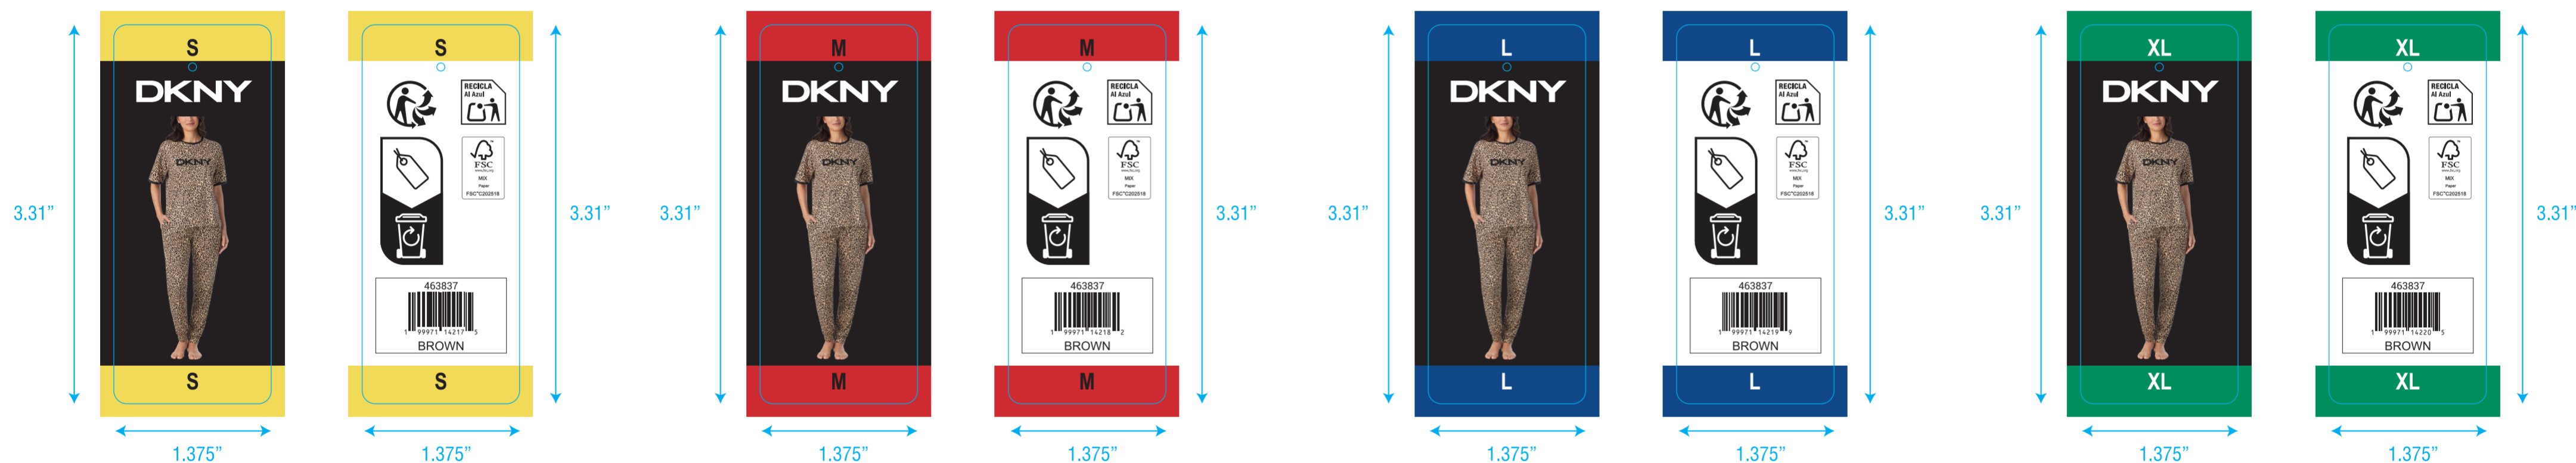

Relay Packaging Group (Global)

Room 801, 8th Floor, Building D1, Lane 388, Puwang Road, Meilong Town, Minhang District, Shanghai Zip code:200237

STYLE# ZY95205U
 JOB # CSSH15009332
 FILE NAME CSSH15009332 Costco UK_EU DKNY SS Tee Jogger PJ set Sp26_PROD
 DATE 03/24/2026
 DIMENSIONS 1.375" W x 3.31"H
 INKS 4/c + o/a matte varnish
 MATERIAL 12PT C2S

Artwork

Po: _____ Product: _____ Size: 1.375x3.31" Item no(reference#) : _____

Artwork: Pearson _____ Artwork date: 2026.3.31 _____ Paper Grammage : _____

Front Color : ■ 1795C ■ 293C
■ 113C ■ 340C

Back Color : ■ C ■ M
■ Y ■ K

— cut (模切线)

THIS ARTWORK WILL BE GOING TO PRINT!

PLEASE LOOK IT OVER CAREFULLY & CONTINUE ROUTING TO THE NEXT DEPARTMENT IN A TIMELY MANNER

By signing off on this artwork you are indicating that you have looked over and approved all artwork for placement, content and dimensions and have shown and received approval from any and all other necessary persons within your department.