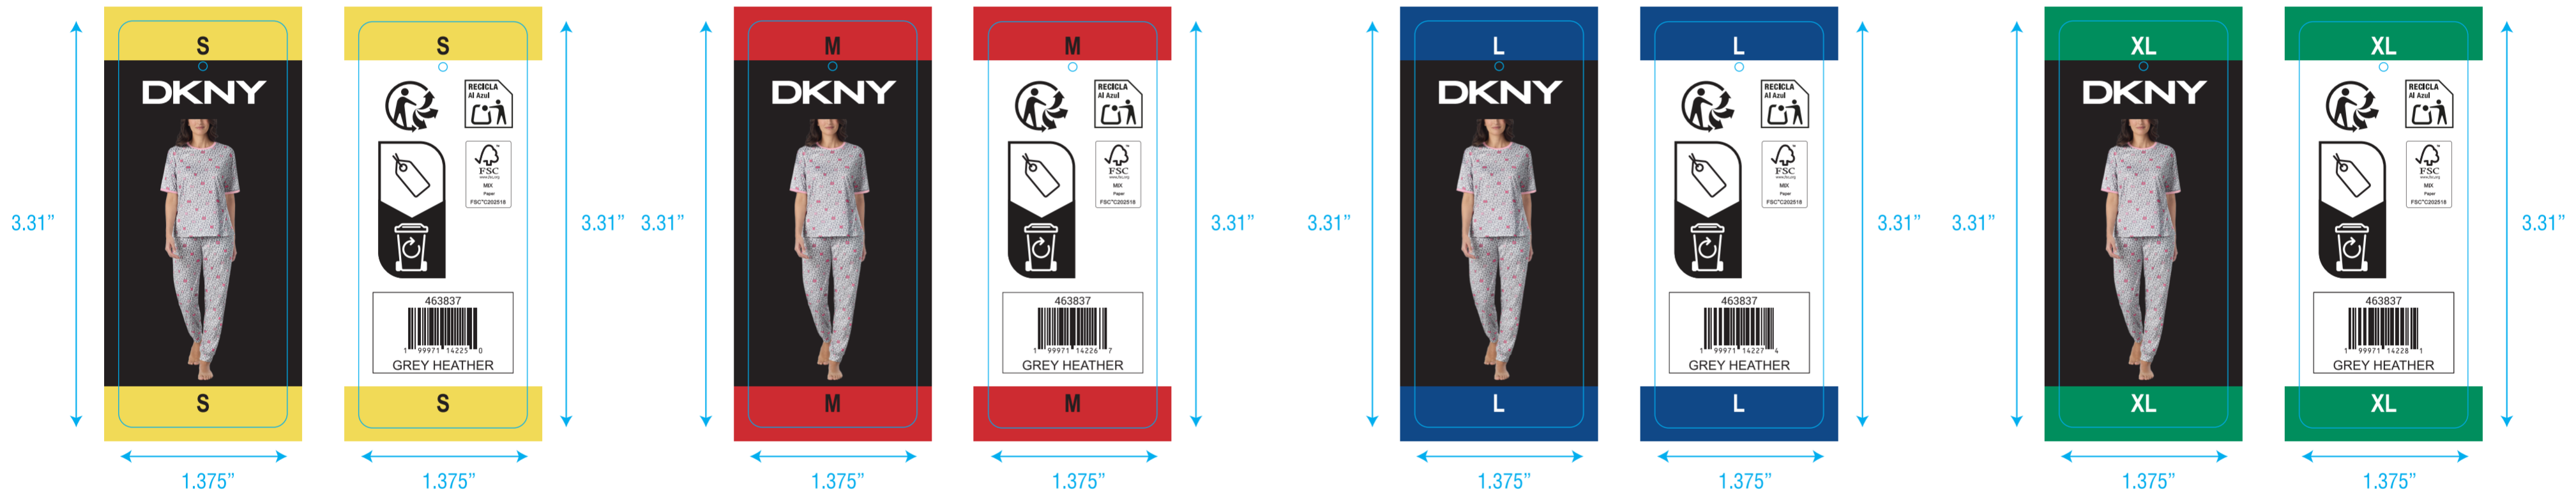

Relay Packaging Group (Global)

Room 801, 8th Floor, Building D1, Lane 388, Puwang Road, Meilong Town, Minhang District, Shangha Zip code:200237

STYLE# ZY95205U
JOB # CSSH15009332
FILE NAME CSSH15009332 Costco UK_EU DKNY SS Tee Jogger PJ set Sp26_PROD
DATE 03/24/2026
DIMENSIONS 1.375" W x 3.31"H
INKS 4/c + o/a matte varnish
MATERIAL PP 0.15mm

Artwork

Po: _____ Product: _____ Size: 1.375x3.31" Item no(reference#) : _____

Artwork: Pearson _____ Artwork date: 2026.3.31

Front Color : ■ 1795C ■ 293C
■ 113C ■ 340C

Back Color : ■ C ■ M
■ Y ■ K

— cut (模切线)

THIS ARTWORK WILL BE GOING TO PRINT!

PLEASE LOOK IT OVER CAREFULLY & CONTINUE ROUTING TO THE NEXT DEPARTMENT IN A TIMELY MANNER

By signing off on this artwork you are indicating that you have looked over and approved all artwork for placement, content and dimensions and have shown and received approval from any and all other necessary persons within your department.